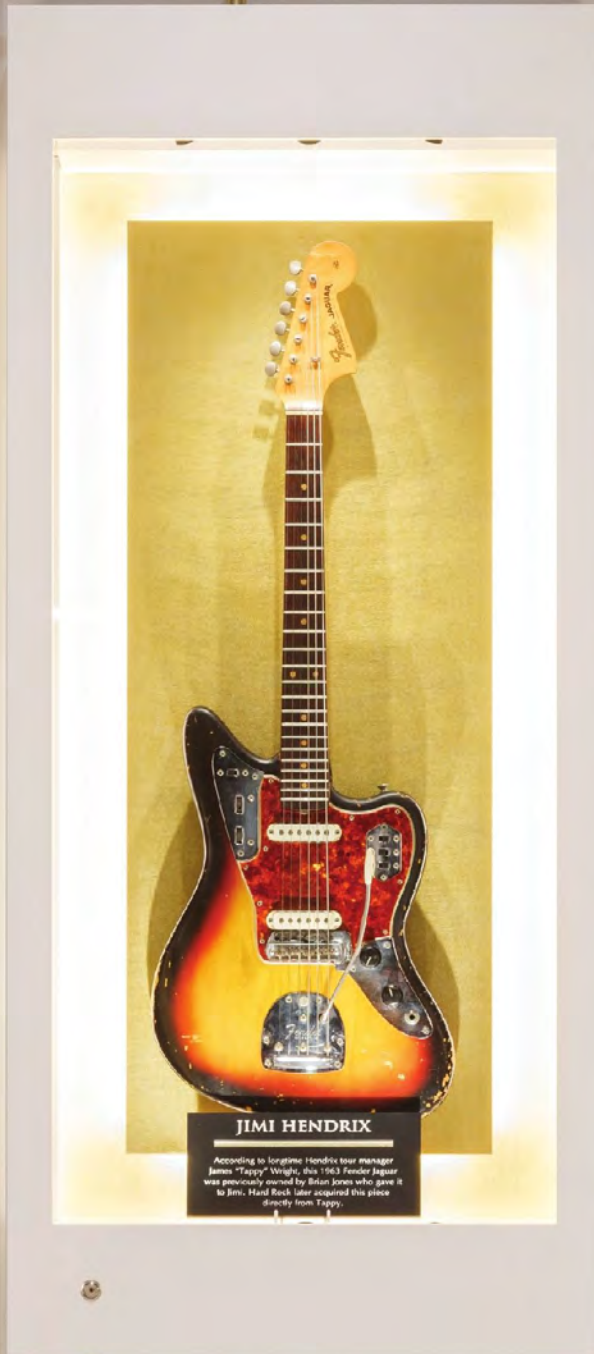

SPACE

INTERNATIONAL HOTEL DESIGN

4 | 19

PEOPLE

PLACES

PROJECTS

PRODUCTS