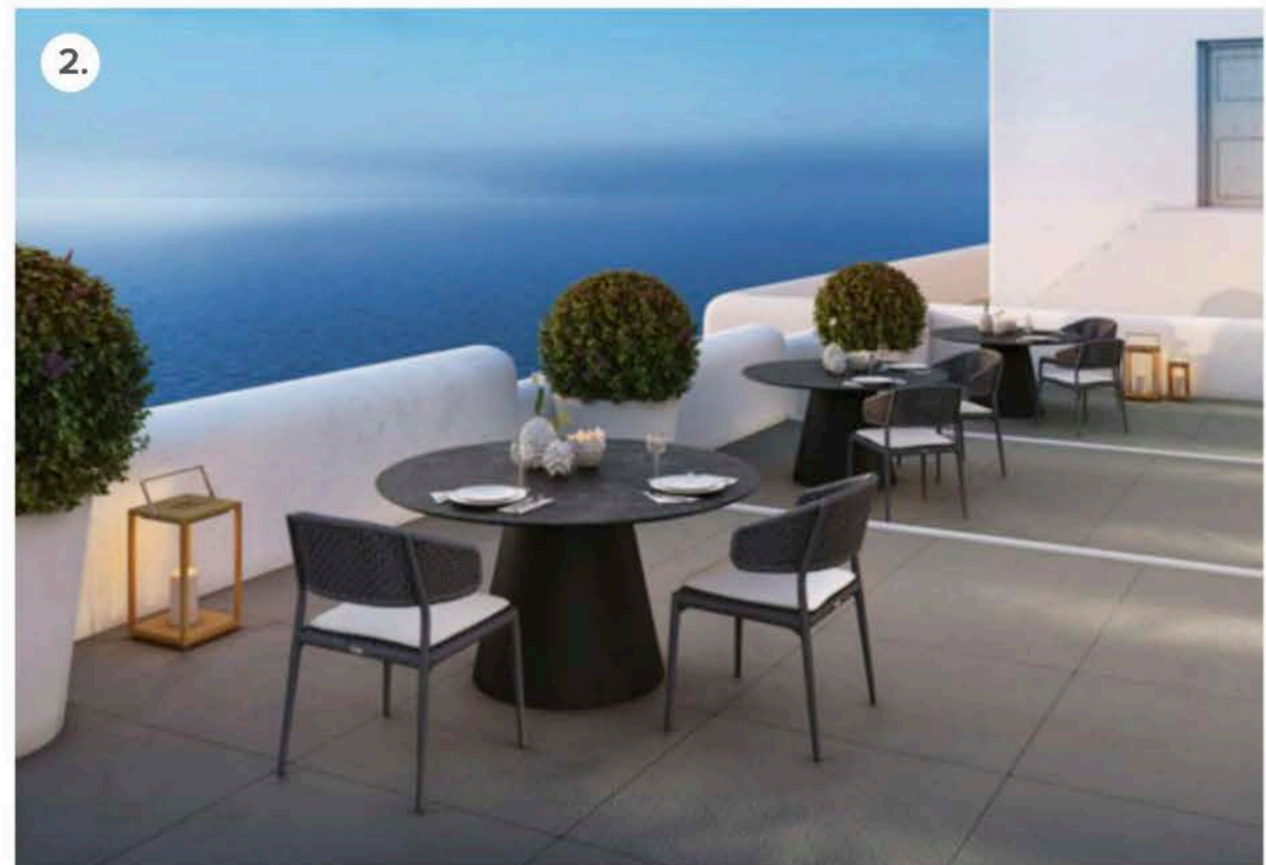

### 2. Janus et Cie Rondo

Janus et Cie has taken inspiration from classic, barrel-back chairs and Mid-Century silhouettes to create Rondo. The new seating collection launches with five pieces: an armchair, barstool with arms, counter stool with arms, lounge chair and ottoman. Rondo’s curved backs cradle the body for added comfort while tapered, conical legs maintain clean, spare lines for a sense of minimalism and lightness. Handwoven seats and backs in an open, geometric pattern invite a play of shadow and light. Rondo’s powder-coated aluminium frames are available in two finishes – Graphite/Shale and Talc/Fossil – with a combination of two ropes in complementary tones.

### 3. Glatz Twist

The flat parasol roof, handy crank and ergonomic swivel mechanism of the Twist parasol reflect Glatz’s ambition to create sustainable inventions. Twist is easy and convenient to open at hip height with just a few crank rotations. It also offers stepless tilting and can be rotated 360° using the practical clamping lever. Together with the flat parasol roof, the white and anthracite powder-coated aluminium frame and ribs create a modern, floating look. The canopy is also self-tensioning thanks to its flexible ends, while the mast features an internal steel pipe for which a lower pole is available, so the parasol height can be adjusted to ensure the right amount of shade.