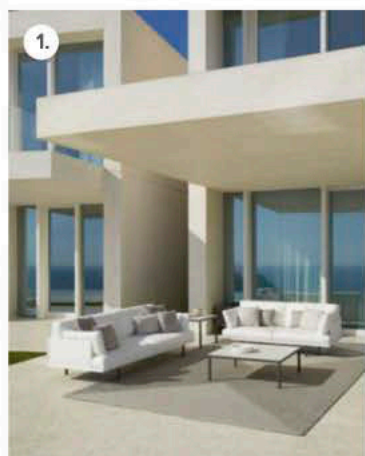

SLEEPER

HOSPITALITY EXPERIENCE & DESIGN

PIERO LISSONI • MOB HOUSE – SAINT OUEN • THE IVENS – LISBON

1. Point Long Island

"My goal with Long Island was to make it as desirable and well finished as a piece of indoor furniture, with a similarly detailed design," explains French product designer Christophe Pillet on the intention for his new collection for Spanish manufacturer Point. "I sought to create the feeling that these pieces have always existed." Straight shapes and slim lines define the silhouette of Long Island, a modular collection of outdoor furniture comprising an armchair, a sofa and a chaise longue, which adapt to fit each space. The series seeks to become a new classic and consists of 13 pieces that are complemented by three tables with an aluminium structure.

www.janusetcie.com

4. B&B Italia Borea Sunbed Lounge

Borea, the outdoor collection designed by Piero Lissoni in 2021, has been enriched by the arrival of two new sun loungers: Borea sunbed and Borea sunbed lounge. Made from a curved aluminium tube frame, the Borea sunbed lounge is available in two versions: chaise lounge and sofa, both of which feature a large reclinable back. The chaise lounge has an elongated, welcoming form suitable for one or two people lying or reclining, and by lowering the back, the sunbed becomes an island with multiple uses. The same is true of the Borea sofa, with construction and structural features that are suitable for the pool, the lawn or even the terrace.