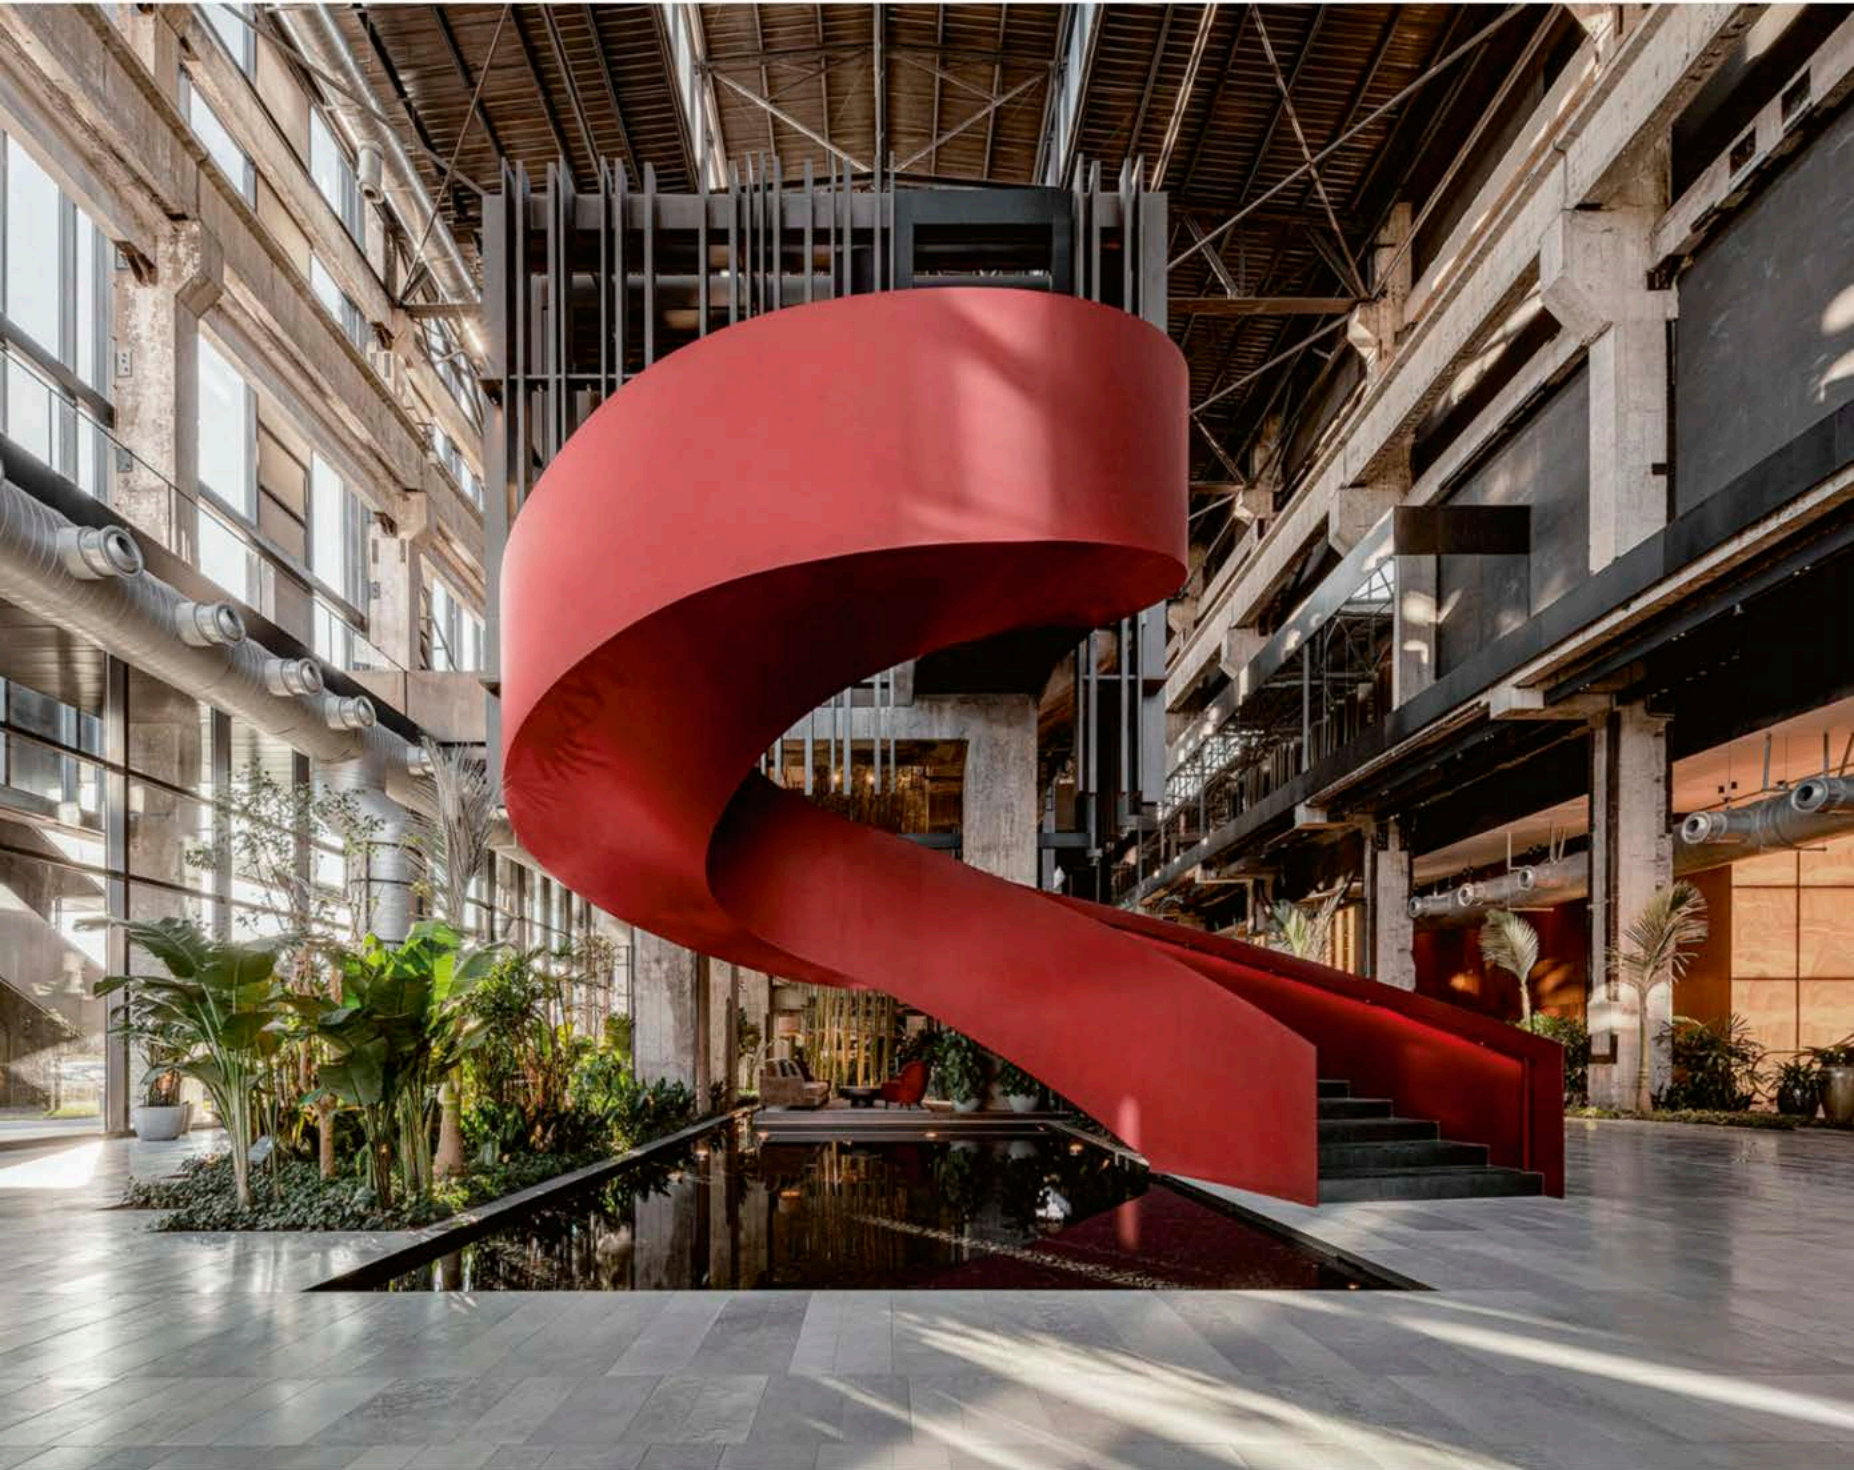

SLEEPER

HOSPITALITY EXPERIENCE & DESIGN

PIERO LISSONI • MOB HOUSE – SAINT OUEN • THE IVENS – LISBON

1. Point Long Island

"My goal with Long Island was to make it as desirable and well finished as a piece of indoor furniture, with a similarly detailed design," explains French product designer Christophe Pillet on the intention for his new collection for Spanish manufacturer Point. "I sought to create the feeling that these pieces have always existed." Straight shapes and slim lines define the silhouette of Long Island, a modular collection of outdoor furniture comprising an armchair, a sofa and a chaise longue, which adapt to fit each space. The series seeks to become a new classic and consists of 13 pieces that are complemented by three tables with an aluminium structure.