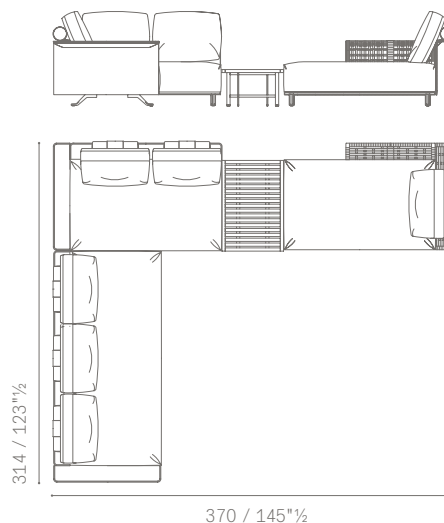

rivestimento / upholstery →	OUTDOOR FABRIC A	OUTDOOR FABRIC B	
Composizione 8 / Layout no. 8	31,530	30,690	
ACCESSORI / ACCESSORIES			
5667563 Suggested extra no. 6 60×50 cushions	6,720	6,180	
5667621 Suggested extra no. 1 Solaria Small table 84×57			3,640