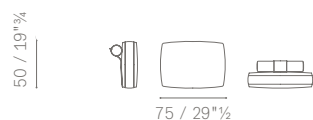

5667566 CUSCINO SCHIENALE 75×50 / BACK CUSHION 75X50

rivestimento / upholstery →	OUTDOOR FABRIC A	OUTDOOR FABRIC B	
Cuscino schienale 75×50 / Back cushion 75×50	1,210	1,120	
ACCESSORI / ACCESSORIES			
5667910 Fodera supplementare cuscino 75×50 / Additional 75×50 cushion upholstery	670	600