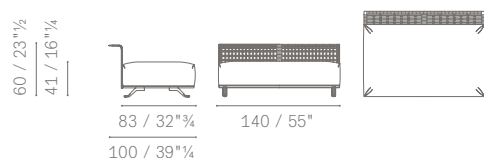

5667221 DIVANO 2 POSTI SENZA BRACCIOLO / 2-SEATER SOFA WITHOUT ARMREST

struttura intrecciata / woven structure

Suggested extra cushions
no. 1 75×50
or
no. 2 60×50

rivestimento / upholstery →	OUTDOOR FABRIC A	OUTDOOR FABRIC B	
Divano 2 posti senza bracciolo con struttura intrecciata / 2-seater sofa without armrest with woven structure	9,890	9,800	
ACCESSORI / ACCESSORIES			
5667563 Cuscino schienale 60×50 / Back cushion 60×50	1,120	1,030	
5667566 Cuscino schienale 75×50 / Back cushion 75×50	1,210	1,120	
5667403 Cover protettiva / Protective cover	860		
5667916 Kit rivestimento seduta opzionale / Optional seat upholstery kit	840	730