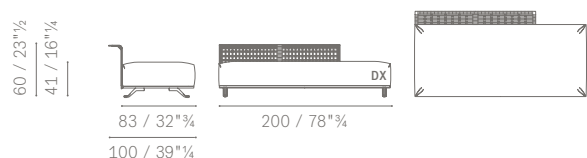

5667224 DIVANO 2 POSTI CON PANCA DX-SX SENZA BRACCIOLO / 2-SEATER SOFA WITH BENCH DX-SX WITHOUT ARMREST

struttura intrecciata / woven structure

Suggested extra cushions
no. 1 75×50
or
no. 2 60×50

rivestimento / upholstery →	OUTDOOR FABRIC A	OUTDOOR FABRIC B	
Divano 2 posti con panca senza bracciolo con struttura intrecciata / 2-seater sofa with bench without armrest with woven structure	11,200	11,010	
ACCESSORI / ACCESSORIES			
5667563 Cuscino schienale 60×50 / Back cushion 60×50	1,120	1,030	
5667566 Cuscino schienale 75×50 / Back cushion 75×50	1,210	1,120	
5667405 Cover protettiva / Protective cover	1,160		
5667917 Kit rivestimento seduta opzionale / Optional seat upholstery kit	990	860