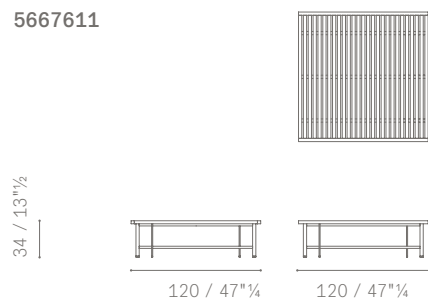

COD	Descrizione Description	
5667621	Tavolino 84×57 h 34 Small table	3,640
5667622	Tavolino con doppio piano 84×57 h 34 Small table with double top	4,480
5667611	Tavolino 120×120 h 34 Small table	5,040
5667612	Tavolino con doppio piano 120×120 h 34 Small table with double top	6,720
ACCESSORI / ACCESSORIES		
5667408	Cover protettiva Small table 84×57 Protective cover	320
5667408	Cover protettiva Small table 120×120 Protective cover	690