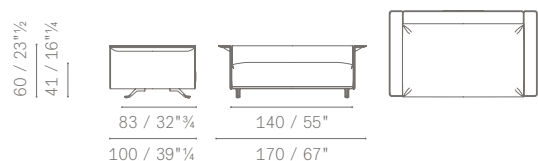

5667211 DIVANO 2 POSTI / 2-SEATER SOFA

struttura rivestita / upholstered structure

Suggested
extra cushions
no. 1 75×50
or
no. 2 60×50

rivestimento / upholstery →	OUTDOOR FABRIC A	OUTDOOR FABRIC B	
Divano 2 posti con struttura rivestita / 2-seater sofa with upholstered structure	10,260	9,890	
ACCESSORI / ACCESSORIES			
5667563 Cuscino schienale 60×50 / Back cushion 60×50	1,120	1,030	
5667566 Cuscino schienale 75×50 / Back cushion 75×50	1,210	1,120	
5667401 Cover protettiva / Protective cover	1,050		
5667904 Kit rivestimento opzionale / Optional upholstery kit	2,390	2,090