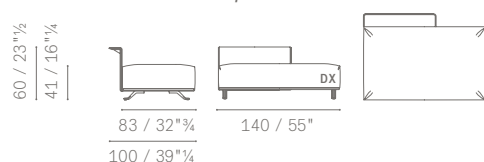

5667124 POLTRONA SENZA BRACCIOLI CON PANCA DX-SX / *ARMLESS CHAIR WITH BENCH DX-SX*

struttura rivestita / *upholstered structure*

Suggested
extra cushions
no. 1 75×50
or
no. 1 60×50

rivestimento / <i>upholstery</i> →	OUTDOOR FABRIC A	OUTDOOR FABRIC B	
Poltrona senza braccioli con panca con struttura rivestita / <i>Armless chair with bench with upholstered structure</i>	7,180	7,000	
ACCESSORI / ACCESSORIES			
5667563 Cuscino schienale 60×50 / <i>Back cushion 60×50</i>	1,120	1,030	
5667566 Cuscino schienale 75×50 / <i>Back cushion 75×50</i>	1,210	1,120	
5667400 Cover protettiva / <i>Protective cover</i>	970		
5667902 Kit rivestimento opzionale / <i>Optional upholstery kit</i>	1,270	1,100