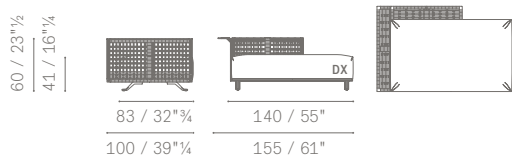

DIVANI E MODULI FREESTANDING O COMPONENTI / FREESTANDING OR MODULAR SOFAS AND MODULES

5667114 POLTRONA CON PANCA DX-SX 1 BRACCIOLO / ARMCHAIR WITH BENCH DX-SX 1 ARMREST

struttura intrecciata / woven structure

Suggested
extra cushions
no. 1 75×50
or
no. 1 60×50

rivestimento / upholstery →	OUTDOOR FABRIC A	OUTDOOR FABRIC B	
Poltrona con panca 1 bracciolo con struttura intrecciata / Armchair with bench 1 armrest with woven structure	12,130	11,940	
ACCESSORI / ACCESSORIES			
5667563 Cuscino schienale 60×50 / Back cushion 60×50	1,120	1,030	
5667566 Cuscino schienale 75×50 / Back cushion 75×50	1,210	1,120	
5667400 Cover protettiva / Protective cover	1,030		
5667911 Kit rivestimento seduta opzionale / Optional seat upholstery kit	820	710