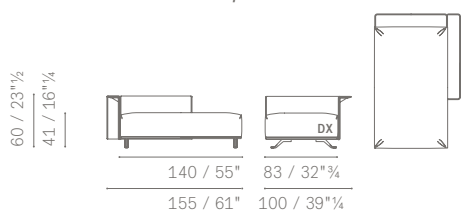

5667146 CHAISE LOUNGE 1 BRACCIOLO DX-SX / CHAISE LOUNGE 1 ARMREST DX-SX

struttura rivestita / upholstered structure

Suggested
extra cushions
no. 1 75×50
or
no. 1 60×50

rivestimento / upholstery →	OUTDOOR FABRIC A	OUTDOOR FABRIC B	
Chaise lounge 1 bracciolo con struttura rivestita / Chaise lounge 1 armrest with upholstered structure	8,860	8,580	
ACCESSORI / ACCESSORIES			
5667563 Cuscino schienale 60×50 / Back cushion 60×50	1,120	1,030	
5667566 Cuscino schienale 75×50 / Back cushion 75×50	1,210	1,120	
5667406 Cover protettiva / Protective cover	1,030		
5667903 Kit rivestimento opzionale / Optional upholstery kit	1,850	1,620