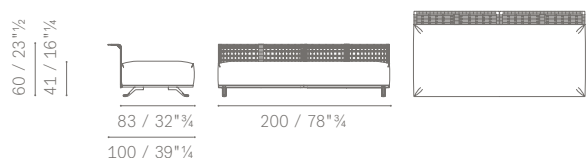

5667321 DIVANO 3 POSTI SENZA BRACCIOLI / 3-SEATER SOFA WITHOUT ARMRESTS

struttura intrecciata / woven structure

Suggested extra cushions
no. 2 75×50
or
no. 3 60×50

rivestimento / upholstery →	OUTDOOR FABRIC A	OUTDOOR FABRIC B	
Divano 3 posti senza braccioli con struttura intrecciata / 3-seater sofa without armrests with woven structure	13,530	13,440	
ACCESSORI / ACCESSORIES			
5667563 Cuscino schienale 60×50 / Back cushion 60×50	1,120	1,030	
5667566 Cuscino schienale 75×50 / Back cushion 75×50	1,210	1,120	
5667404 Cover protettiva / Protective cover	1,100		
5667919 Kit rivestimento seduta opzionale / Optional seat upholstery kit	970	860