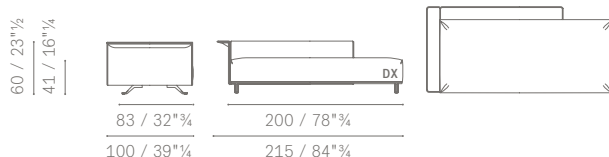

5667214 DIVANO 2 POSTI CON PANCA DX-SX E 1 BRACCIOLO / 2-SEATER SOFA WITH BENCH DX-SX 1 ARMREST

struttura rivestita / upholstered structure

Suggested
extra cushions
no. 1 75×50
or
no. 2 60×50

rivestimento / upholstery →	OUTDOOR FABRIC A	OUTDOOR FABRIC B	
Divano 2 posti con panca e 1 bracciolo con struttura rivestita / 2-seater sofa with bench 1 armrest with upholstered structure	10,080	9,800	
ACCESSORI / ACCESSORIES			
5667563 Cuscino schienale 60×50 / Back cushion 60×50	1,120	1,030	
5667566 Cuscino schienale 75×50 / Back cushion 75×50	1,210	1,120	
5667405 Cover protettiva / Protective cover	1,250		
5667905 Kit rivestimento opzionale / Optional upholstery kit	2,110	1,870