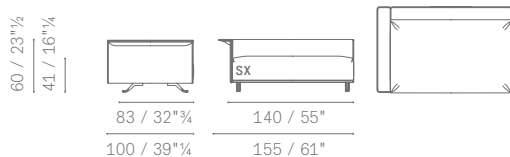

5667221 DIVANO 2 POSTI 1 BRACCIOLO DX-SX / 2-SEATER SOFA 1 ARMREST DX-SX

struttura rivestita / upholstered structure

Suggested
extra cushions
no. 1 75×50
or
no. 2 60×50

rivestimento / upholstery →	OUTDOOR FABRIC A	OUTDOOR FABRIC B	
Divano 2 posti 1 bracciolo con struttura rivestita / 2-seater sofa 1 armrest with upholstered structure	8,860	8,580	
ACCESSORI / ACCESSORIES			
5667563 Cuscino schienale 60×50 / Back cushion 60×50	1,120	1,030	
5667566 Cuscino schienale 75×50 / Back cushion 75×50	1,210	1,120	
5667403 Cover protettiva / Protective cover	930		
5667906 Kit rivestimento opzionale / Optional upholstery kit	1,920	1,680