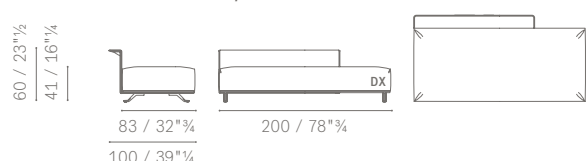

5667224 DIVANO 2 POSTI CON PANCA DX-SX SENZA BRACCIOLO / 2-SEATER SOFA WITH BENCH DX-SX WITHOUT ARMREST

struttura rivestita / upholstered structure

Suggested extra cushions
no. 1 75×50
or
no. 2 60×50

rivestimento / upholstery →	OUTDOOR FABRIC A	OUTDOOR FABRIC B	
Divano 2 posti con panca senza bracciolo con struttura rivestita / 2-seater sofa with bench without armrest with upholstered structure	8,860	8,680	
ACCESSORI / ACCESSORIES			
5667563 Cuscino schienale 60×50 / Back cushion 60×50	1,120	1,030	
5667566 Cuscino schienale 75×50 / Back cushion 75×50	1,210	1,120	
5667405 Cover protettiva / Protective cover	1,160		
5667907 Kit rivestimento opzionale / Optional upholstery kit	1,600	1,400