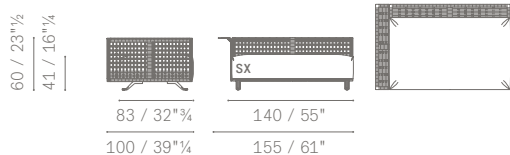

DIVANI E MODULI FREESTANDING O COMPONENTI / FREESTANDING OR MODULAR SOFAS AND MODULES

5667221 DIVANO 2 POSTI 1 BRACCIOLO DX-SX / 2-SEATER SOFA 1 ARMREST DX-SX

struttura intrecciata / woven structure

Suggested
extra cushions
no. 1 75×50
or
no. 2 60×50

rivestimento / upholstery →	OUTDOOR FABRIC A	OUTDOOR FABRIC B	
Divano 2 posti 1 bracciolo con struttura intrecciata / 2-seater sofa 1 armrest with woven structure	13,060	12,880	
ACCESSORI / ACCESSORIES			
5667563 Cuscino schienale 60×50 / Back cushion 60×50	1,120	1,030	
5667566 Cuscino schienale 75×50 / Back cushion 75×50	1,210	1,120	
5667403 Cover protettiva / Protective cover	930		
5667916 Kit rivestimento seduta opzionale / Optional seat upholstery kit	800	690