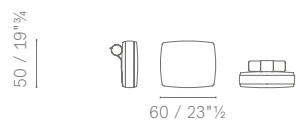

5667563 CUSCINO SCHIENALE 60×50 / BACK CUSHION 60X50

rivestimento / upholstery →	OUTDOOR FABRIC A	OUTDOOR FABRIC B	
Cuscino schienale 60×50 / Back cushion 60×50	1,120	1,030	
ACCESSORI / ACCESSORIES			
5667900 Fodera supplementare cuscino 60×50 / Additional 60×50 cushion upholstery	580	520