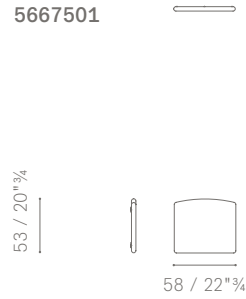

5667113

5667112

5667501

5667502

COD	Descrizione Description	OUTDOOR FABRIC A	OUTDOOR FABRIC B		
5667113	Poltrona alta con braccioli High back armchair with armrests		5,690		
5667112	Poltrona alta senza braccioli High back armchair without armrests		4,760		
ACCESSORI / ACCESSORIES					
5667501	Cuscino seduta Seat cushion	800	770		
5667502	Cuscino poggiatesta Headrest cushion	470	450		
5667407	Cover protettiva Protective cover		600		
5667920	Fodera supplementare cuscino seduta Additional seat cushion upholstery	470	430		
5667921	Fodera supplementare cuscino poggiatesta Additional headrest cushion upholstery	260	260