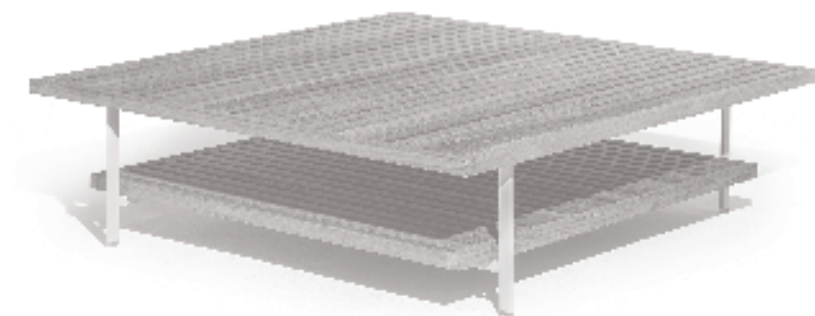

Il sistema di sedute Solaria è un inno al comfort e alla leggerezza. Isole orizzontali definiscono lo spazio senza creare barriere, in una dimensione dell'abitare fluida ma protettiva, accogliente. Arredi leggeri, trame di corde sapientemente intrecciate a mano creano alternanze tra pieni e vuoti. I tavolini trasferiscono i temi dell'intreccio e della trasparenza nella lavorazione del legno.

CARATTERISTICHE TECNICHE

Modelli.

- 84×57 h34
- 84×57 h34 con doppio piano
- 120×120 h34
- 120×120 h34 con doppio piano

Struttura. Realizzata in acciaio inox trafilato pieno verniciato colore Gesso RAL 9002 gofrato.

Piano. Costituito da listelli in legno massello di teak con finitura naturale senza trattamento superficiale.

Appoggi. Puntali in Nylon trasparente.

ACCESSORI E COMPLEMENTI

COVER PROTETTIVA

Disegnata specificamente per il tavolino. Realizzata con un tessuto poliestere bi-resinato colore grigio chiaro con filetti a contrasto colore grigio antracite. È equipaggiata con una sacca protettiva realizzata con lo stesso tessuto per essere riposta quando non viene utilizzata.

KIT DI MANUTENZIONE

Poltrona Frau mette a disposizione dei kit di pulizia per la manutenzione dei prodotti in teak. **Si prega di consultare la sezione ACCESSORI PER CURA E MANUTENZIONE del presente listino prezzi.**

Maintenance Kit. Per la manutenzione periodica dei prodotti da esterno realizzati in teak. Rafforza la superficie del legno e ne ritarda l'ingrigimento, agisce come schermo solare e conferisce un colore caldo. Contenuto: olio a base di acqua, pennello, guanti.

Restoring Kit. Per il ripristino del colore originale dei mobili da giardino realizzati in teak e ingrigiti dall'azione degli agenti atmosferici. Contenuto: antigrigio, pennello, spazzola, guanti.

Cleaning Kit. Per la pulizia ordinaria del teak. Contenuto: detergente neutro igienizzante, panno microfibra, guanti.

Nella stessa collezione.

- Divano componibile
- Poltrona alta

The Solaria seating system, is a paean to comfort and lightness. Horizontal islands shape the space without creating barriers, in a living dimension that is both fluid and protective, welcoming you in. Lightweight furnishings, skilfully hand-woven cords create alternating volumes and voids. The side tables convey the themes of texture and transparency in woodworking.

TECHNICAL FEATURES

Models.

- 84×57 h34
- 84×57 h34 with double top
- 120×120 h34
- 120×120 h34 with double top

Structure. Made of solid drawn stainless steel with Gesso RAL 9002 finely embossed paint finish.

Top. Made of solid teak wood slats with a natural finish and without surface treatment.

Support. Transparent nylon tips.

ACCESSORIES AND FURNITURE

PROTECTIVE COVER

Designed specifically for the side table. Made of a light grey bi-resin polyester fabric with contrasting anthracite coal grey piping. Supplied with a protective sack made of the same fabric for storage when not in use.

MAINTENANCE KIT