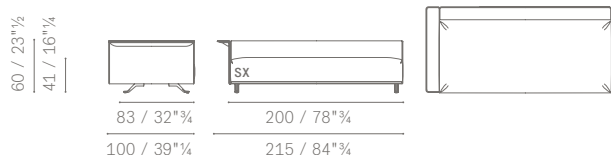

5667321 DIVANO 3 POSTI 1 BRACCIOLO DX-SX / 3-SEATER SOFA 1 ARMREST DX-SX

struttura rivestita / upholstered structure

Suggested
extra cushions
no. 2 75×50
or
no. 3 60×50

rivestimento / upholstery →	OUTDOOR FABRIC A	OUTDOOR FABRIC B	
Divano 3 posti 1 bracciolo con struttura rivestita / 3-seater sofa 1 armrest with upholstered structure	10,540	10,170	
ACCESSORI / ACCESSORIES			
5667563 Cuscino schienale 60×50 / Back cushion 60×50	1,120	1,030	
5667566 Cuscino schienale 75×50 / Back cushion 75×50	1,210	1,120	
5667404 Cover protettiva / Protective cover	1,270		
5667909 Kit rivestimento opzionale / Optional upholstery kit	2,260	1,960