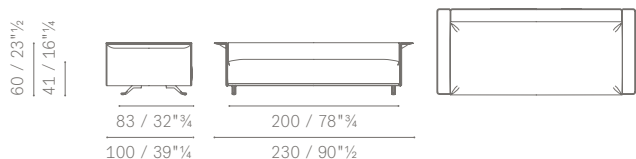

5667311 DIVANO 3 POSTI / 3-SEATER SOFA

struttura rivestita / upholstered structure

Suggested
extra cushions
no. 2 75×50
or
no. 3 60×50

rivestimento / upholstery →	OUTDOOR FABRIC A	OUTDOOR FABRIC B	
Divano 3 posti con struttura rivestita / 3-seater sofa with upholstered structure	11,850	11,480	
ACCESSORI / ACCESSORIES			
5667563 Cuscino schienale 60×50 / Back cushion 60×50	1,120	1,030	
5667566 Cuscino schienale 75×50 / Back cushion 75×50	1,210	1,120	
5667402 Cover protettiva / Protective cover	1,330		
5667908 Kit rivestimento opzionale / Optional upholstery kit	2,720	2,390