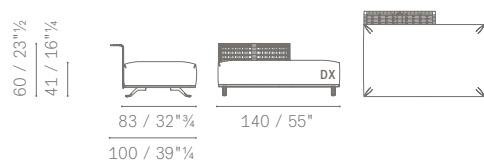

5667124 POLTRONA SENZA BRACCIOLI CON PANCA DX-SX / *ARMLESS CHAIR WITH BENCH DX-SX*

struttura intrecciata / *woven structure*

Suggested
extra cushions
no. 1 75×50
or
no. 1 60×50

rivestimento / <i>upholstery</i> →	OUTDOOR FABRIC A	OUTDOOR FABRIC B	
Poltrona senza braccioli con panca con struttura intrecciata / <i>Armless chair with bench with woven structure</i>	9,050	8,960	
ACCESSORI / ACCESSORIES			
5667563 Cuscino schienale 60×50 / <i>Back cushion 60×50</i>	1,120	1,030	
5667566 Cuscino schienale 75×50 / <i>Back cushion 75×50</i>	1,210	1,120	
5667400 Cover protettiva / <i>Protective cover</i>	970		
5667912 Kit rivestimento seduta opzionale / <i>Optional seat upholstery kit</i>	840	730