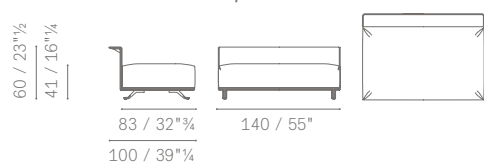

5667221 DIVANO 2 POSTI SENZA BRACCIOLO / 2-SEATER SOFA WITHOUT ARMREST

struttura rivestita / upholstered structure

Suggested extra cushions
no. 1 75×50
or
no. 2 60×50

rivestimento / upholstery →	OUTDOOR FABRIC A	OUTDOOR FABRIC B	
Divano 2 posti senza bracciolo con struttura rivestita / 2-seater sofa without armrest with upholstered structure	7,560	7,370	
ACCESSORI / ACCESSORIES			
5667563 Cuscino schienale 60×50 / Back cushion 60×50	1,120	1,030	
5667566 Cuscino schienale 75×50 / Back cushion 75×50	1,210	1,120	
5667403 Cover protettiva / Protective cover	860		
5667906 Kit rivestimento opzionale / Optional upholstery kit	1,770	1,590