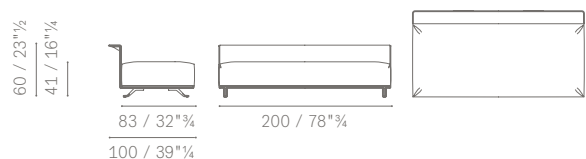

5667321 DIVANO 3 POSTI SENZA BRACCIOLI / 3-SEATER SOFA WITHOUT ARMRESTS

struttura rivestita / upholstered structure

Suggested extra cushions
no. 2 75×50
or
no. 3 60×50

rivestimento / upholstery →	OUTDOOR FABRIC A	OUTDOOR FABRIC B	
Divano 3 posti senza braccioli con struttura rivestita / 3-seater sofa without armrests with upholstered structure	9,330	9,050	
ACCESSORI / ACCESSORIES			
5667563 Cuscino schienale 60×50 / Back cushion 60×50	1,120	1,030	
5667566 Cuscino schienale 75×50 / Back cushion 75×50	1,210	1,120	
5667404 Cover protettiva / Protective cover	1,100		
5667909 Kit rivestimento opzionale / Optional upholstery kit	1,770	1,550