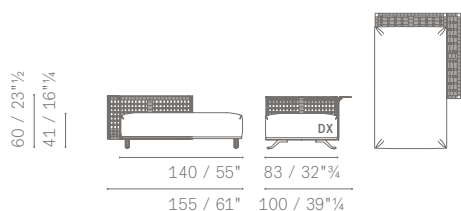

DIVANI E MODULI FREESTANDING O COMPONENTI / FREESTANDING OR MODULAR SOFAS AND MODULES

5667146 CHAISE LOUNGE 1 BRACCIOLO DX-SX / CHAISE LOUNGE 1 ARMREST DX-SX

struttura intrecciata / woven structure

Suggested
extra cushions
no. 1 75×50
or
no. 1 60×50

rivestimento / upholstery →	OUTDOOR FABRIC A	OUTDOOR FABRIC B	
Chaise lounge 1 bracciolo con struttura intrecciata / Chaise lounge 1 armrest with woven structure	12,320	12,220	
ACCESSORI / ACCESSORIES			
5667563 Cuscino schienale 60×50 / Back cushion 60×50	1,120	1,030	
5667566 Cuscino schienale 75×50 / Back cushion 75×50	1,210	1,120	
5667406 Cover protettiva / Protective cover	1,030		
5667913 Kit rivestimento seduta opzionale / Optional seat upholstery kit	780	690