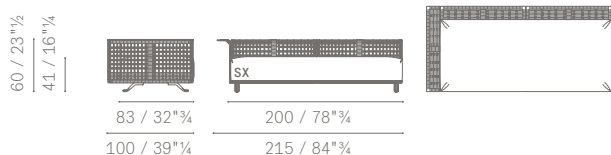

DIVANI E MODULI FREESTANDING O COMPONENTI / FREESTANDING OR MODULAR SOFAS AND MODULES

5667321 DIVANO 3 POSTI 1 BRACCIOLO DX-SX / 3-SEATER SOFA 1 ARMREST DX-SX

struttura intrecciata / woven structure

Suggested
extra cushions
no. 2 75×50
or
no. 3 60×50

rivestimento / upholstery →	OUTDOOR FABRIC A	OUTDOOR FABRIC B	
Divano 3 posti 1 bracciolo con struttura intrecciata / 3-seater sofa 1 armrest with woven structure	16,700	16,520	
ACCESSORI / ACCESSORIES			
5667563 Cuscino schienale 60×50 / Back cushion 60×50	1,120	1,030	
5667566 Cuscino schienale 75×50 / Back cushion 75×50	1,210	1,120	
5667404 Cover protettiva / Protective cover	1,270		
5667919 Kit rivestimento seduta opzionale / Optional seat upholstery kit	950	840