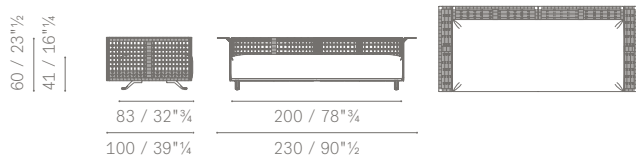

DIVANI E MODULI FREESTANDING O COMPONENTI / FREESTANDING OR MODULAR SOFAS AND MODULES

5667311 DIVANO 3 POSTI / 3-SEATER SOFA

struttura intrecciata / woven structure

Suggested
extra cushions
no. 2 75×50
or
no. 3 60×50

rivestimento / upholstery →	OUTDOOR FABRIC A	OUTDOOR FABRIC B	
Divano 3 posti con struttura intrecciata / 3-seater sofa with woven structure	19,880	19,690	
ACCESSORI / ACCESSORIES			
5667563 Cuscino schienale 60×50 / Back cushion 60×50	1,120	1,030	
5667566 Cuscino schienale 75×50 / Back cushion 75×50	1,210	1,120	
5667402 Cover protettiva / Protective cover	1,330		
5667918 Kit rivestimento seduta opzionale / Optional seat upholstery kit	930	800