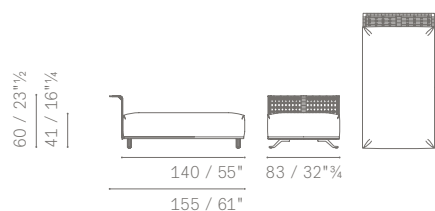

**5667146 CHAISE LOUNGE SENZA BRACCIOLI / CHAISE LOUNGE WITHOUT ARMRESTS**

struttura intrecciata / woven structure

Suggested  
extra cushions  
no. 1 75×50  
or  
no. 1 60×50

rivestimento / upholstery →	OUTDOOR FABRIC A	OUTDOOR FABRIC B	
Chaise lounge senza braccioli con struttura intrecciata / Chaise lounge without armrests with woven structure	9,140	8,960	
<b>ACCESSORI / ACCESSORIES</b>			
<b>5667563</b> Cuscino schienale 60×50 / Back cushion 60×50	1,120	1,030	
<b>5667566</b> Cuscino schienale 75×50 / Back cushion 75×50	1,210	1,120	
<b>5667406</b> Cover protettiva / Protective cover	910		
<b>5667913</b> Kit rivestimento seduta opzionale / Optional seat upholstery kit	780	690	