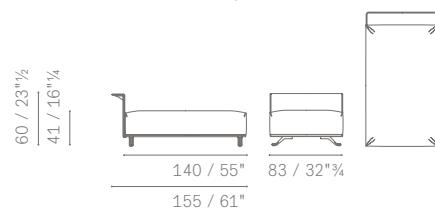

5667146 CHAISE LOUNGE SENZA BRACCIOLI / CHAISE LOUNGE WITHOUT ARMRESTS

struttura rivestita / upholstered structure

Suggested
extra cushions
no. 1 75×50
or
no. 1 60×50

rivestimento / upholstery →	OUTDOOR FABRIC A	OUTDOOR FABRIC B	
Chaise lounge senza braccioli con struttura rivestita / Chaise lounge without armrests with upholstered structure	7,180	7,000	
ACCESSORI / ACCESSORIES			
5667563 Cuscino schienale 60×50 / Back cushion 60×50	1,120	1,030	
5667566 Cuscino schienale 75×50 / Back cushion 75×50	1,210	1,120	
5667406 Cover protettiva / Protective cover	910		
5667903 Kit rivestimento opzionale / Optional upholstery kit	1,210	1,060