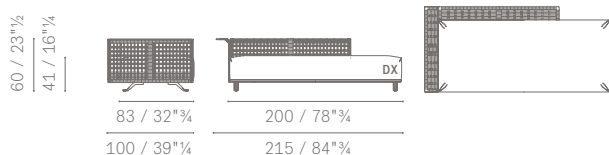

DIVANI E MODULI FREESTANDING O COMPONENTI / FREESTANDING OR MODULAR SOFAS AND MODULES

5667214 DIVANO 2 POSTI CON PANCA DX-SX E 1 BRACCIOLO / 2-SEATER SOFA WITH BENCH DX-SX 1 ARMREST

struttura intrecciata / woven structure

Suggested
extra cushions
no. 1 75×50
or
no. 2 60×50

rivestimento / upholstery →	OUTDOOR FABRIC A	OUTDOOR FABRIC B	
Divano 2 posti con panca e 1 bracciolo con struttura intrecciata / 2-seater sofa with bench 1 armrest with woven structure	14,280	14,180	
ACCESSORI / ACCESSORIES			
5667563 Cuscino schienale 60×50 / Back cushion 60×50	1,120	1,030	
5667566 Cuscino schienale 75×50 / Back cushion 75×50	1,210	1,120	
5667405 Cover protettiva / Protective cover	1,250		
5667915 Kit rivestimento seduta opzionale / Optional seat upholstery kit	970	860