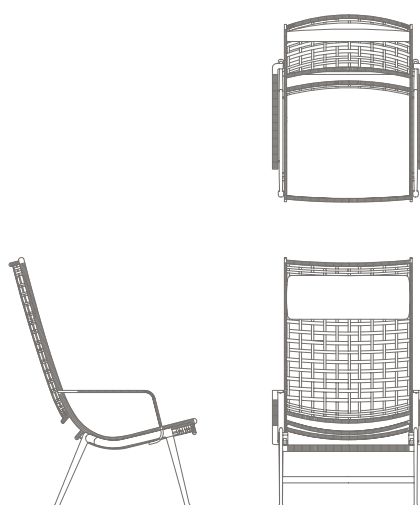

FODERA SUPPLEMENTARE CUSCINI

A richiesta è possibile ordinare una fodera supplementare sia per il cuscino seduta che per il cuscino poggiatesta nei rivestimenti outdoor previsti.

COVER PROTETTIVA

Disegnata specificamente per la poltrona alta. Realizzata con un tessuto poliestere bi-resinato colore grigio chiaro con filetti a contrasto colore grigio antracite. È equipaggiata con una sacca protettiva realizzata con lo stesso tessuto per essere riposta quando non viene utilizzata.

Nella stessa collezione.

- Divano componibile
- Tavolino

ADDITIONAL CUSHION UPHOLSTERY

It is possible to order an additional cover for both the seat cushion and headrest cushion in the specified outdoor upholstered covers.

PROTECTIVE COVER

Specially designed for the high back armchair. Made of a light grey bi-resin polyester fabric with contrasting anthracite coal grey piping. Supplied with a protective sack made of the same fabric for storage when not in use.

In the same collection.

- Modular sofa
- Side table

CONFIGURAZIONE CONSIGLIATA / SUGGESTED CONFIGURATION

SI CONSIGLIA DI ARRICCHIRE LA POLTRONA CON UN CUSCINO SEDUTA E UN CUSCINO POGGIATESTA OPZIONALI.

WE RECOMMEND ENHANCING THE ARMCHAIR WITH OPTIONAL SEAT AND HEADREST CUSHIONS.