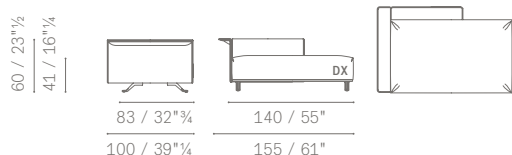

5667114 POLTRONA CON PANCA DX-SX 1 BRACCIOLO / ARMCHAIR WITH BENCH DX-SX 1 ARMREST

struttura rivestita / upholstered structure

Suggested
extra cushions
no. 1 75×50
or
no. 1 60×50

rivestimento / upholstery →	OUTDOOR FABRIC A	OUTDOOR FABRIC B	
Poltrona con panca 1 bracciolo con struttura rivestita / Armchair with bench 1 armrest with upholstered structure	8,580	8,300	
ACCESSORI / ACCESSORIES			
5667563 Cuscino schienale 60×50 / Back cushion 60×50	1,120	1,030	
5667566 Cuscino schienale 75×50 / Back cushion 75×50	1,210	1,120	
5667400 Cover protettiva / Protective cover	1,030		
5667901 Kit rivestimento opzionale / Optional upholstery kit	1,880	1,640