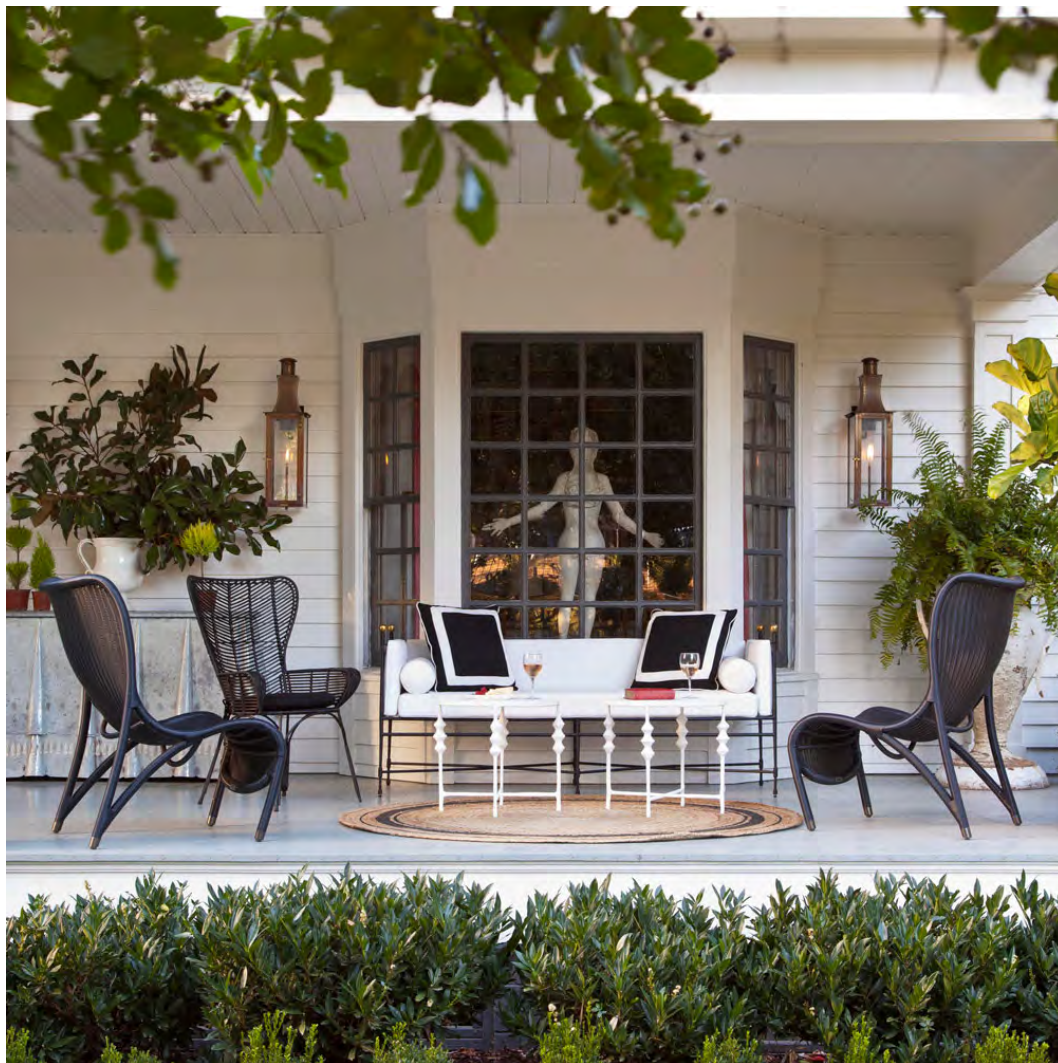

JANUS et Cie®

PRIVATE RESIDENCE, RICHMOND, VA

DESIGNED BY JANIE MOLSTER DESIGNS
PHOTOGRAPHED BY GORDON GREGORY

PRODUCTS SHOWN
ASTI AND NISHIKI LOUNGE CHAIR

COLLECTIONS SHOWN
NISHIKI AND TEXTILES