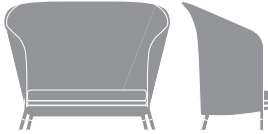

2 SEAT HIGH BACK SETTEE

Powder Coated Aluminum with JANUSfiber
in Dapple, Sage, Taupe or Willow.

W 69¼" (176cm)
D 38" (96cm)
H 48" (122cm)
SH 9¾" (25cm)
OSH 16¼" (41cm)