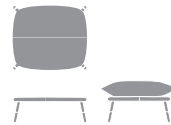

### ADJUSTABLE CHAISE LOUNGE

Powder Coated Aluminum with JANUSfiber  
in Dapple, Sage, Taupe or Willow.

L 79¼" (201cm)  
W 29¼" (74cm)  
H 32¼" (82cm)  
SH 12¾" (32cm)  
OSH 14¼" (36cm)