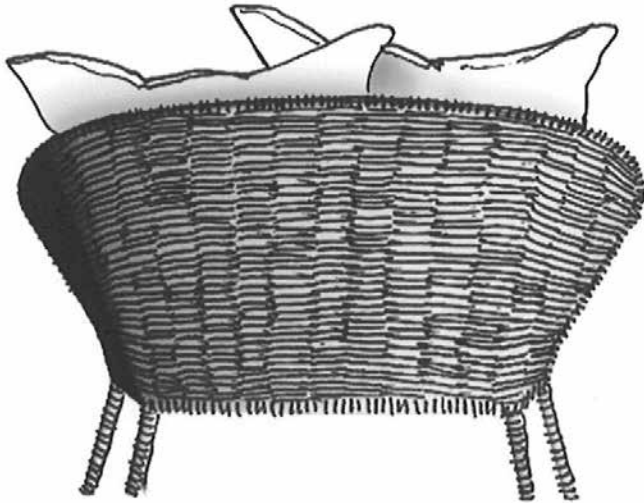

Paola Navone's inspiration for her JANUS et Cie collections stems from her connection to the Mediterranean and the South, where homes are designed to treat indoor and outdoor areas as a single space.

Woven from long-lasting JANUSfiber, the Strada collection's soft rounded forms, deco details and peaceful colors are suitable within an eclectic ensemble or as stand-alone pieces, indoors and out. The refined simplicity of Dolce Vita, crafted of 100% recyclable JANUSwood planks over powder coated aluminum frames, is a design trifecta of comfort, elegance and durability.

STRADA

LOUNGE CHAIR

A photograph of an outdoor lounge area on a wooden deck. In the foreground, a square table with a white top and dark frame holds a large, light blue vase filled with a bouquet of hydrangeas in shades of purple, white, and yellow. To the left, a portion of a lounge chair with a white cushion and a blue pillow is visible. In the background, a wicker lounge chair with a blue seat cushion and three pillows (one solid blue, one white, and one with a grey and white herringbone pattern) is positioned. The deck is bordered by a wooden wall with horizontal planks and a metal railing. The scene is brightly lit, suggesting a sunny day.

STRADA

STRADA

2 SEAT SOFA

STRADA

2 SEAT HIGHBACK SETTEE

An outdoor furniture set is arranged on a brick patio. On the left is a dark brown wicker armchair with a high back, featuring a light-colored cushion and a grey throw blanket. To its right is a matching wicker sofa with a white cushion and a vibrant red accent pillow. In front of the sofa is a low, dark brown wicker coffee table with a magazine on it. The patio is bordered by a decorative tile wall with geometric patterns in green, yellow, and red. Behind the patio is a dense, lush green hedge. The word "STRADA" is printed in white, uppercase letters on the left side of the image.