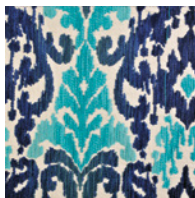

GRADE: Premium  
 WEAVE: Jacquard  
 PATTERN: Damask  
 SELVEDGE: Top / Bottom  
 DOUBLE RUBS: 50000

VR 13in 33cm  
 HR 27in 69cm  
 W 54in 137cm

🏠 100% Solution Dyed Polyolefin

CA Bulletin #117, Sect. E UFAC Class 1 / NFPA 260

Fade / Stain / UV / Mildew / Water Resistant

Functions: Upholstery / Drapery

Available in all countries.

DRIFTWOOD

GERANIUM

INLET

JUNGLE

SUNKISSED