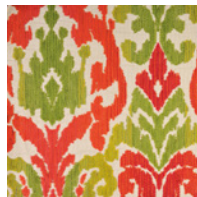

GRADE: Premium  
 WEAVE: Jacquard  
 PATTERN: Damask  
 SELVEDGE: Top / Bottom  
 DOUBLE RUBS: 50000

VR 13in 33cm  
 HR 27in 69cm  
 W 54in 137cm

🏠 100% Solution Dyed Polyolefin

CA Bulletin #117, Sect. E UFAC Class 1 / NFPA 260

Fade / Stain / UV / Mildew / Water Resistant

Functions: Upholstery / Drapery

Available in all countries.

DRIFTWOOD

GERANIUM

INLET

JUNGLE

SUNKISSED