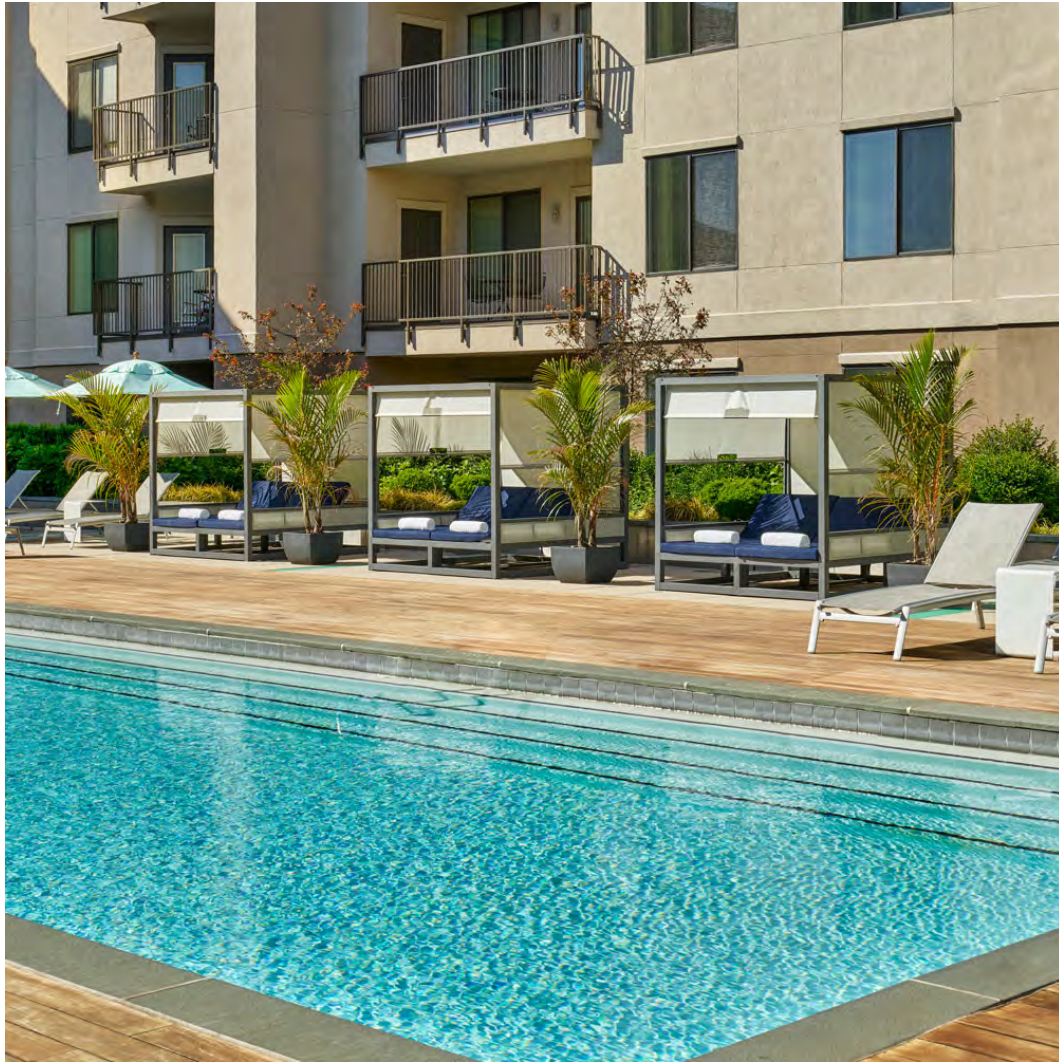

JANUS et Cie®

AVE CLIFTON, NJ

DESIGNED BY BERNARDON
COURTESY OF AVE LIVING

PRODUCTS SHOWN
DUO CABANA AND SPINNAKER

COLLECTIONS SHOWN
DUO AND TEXTILES