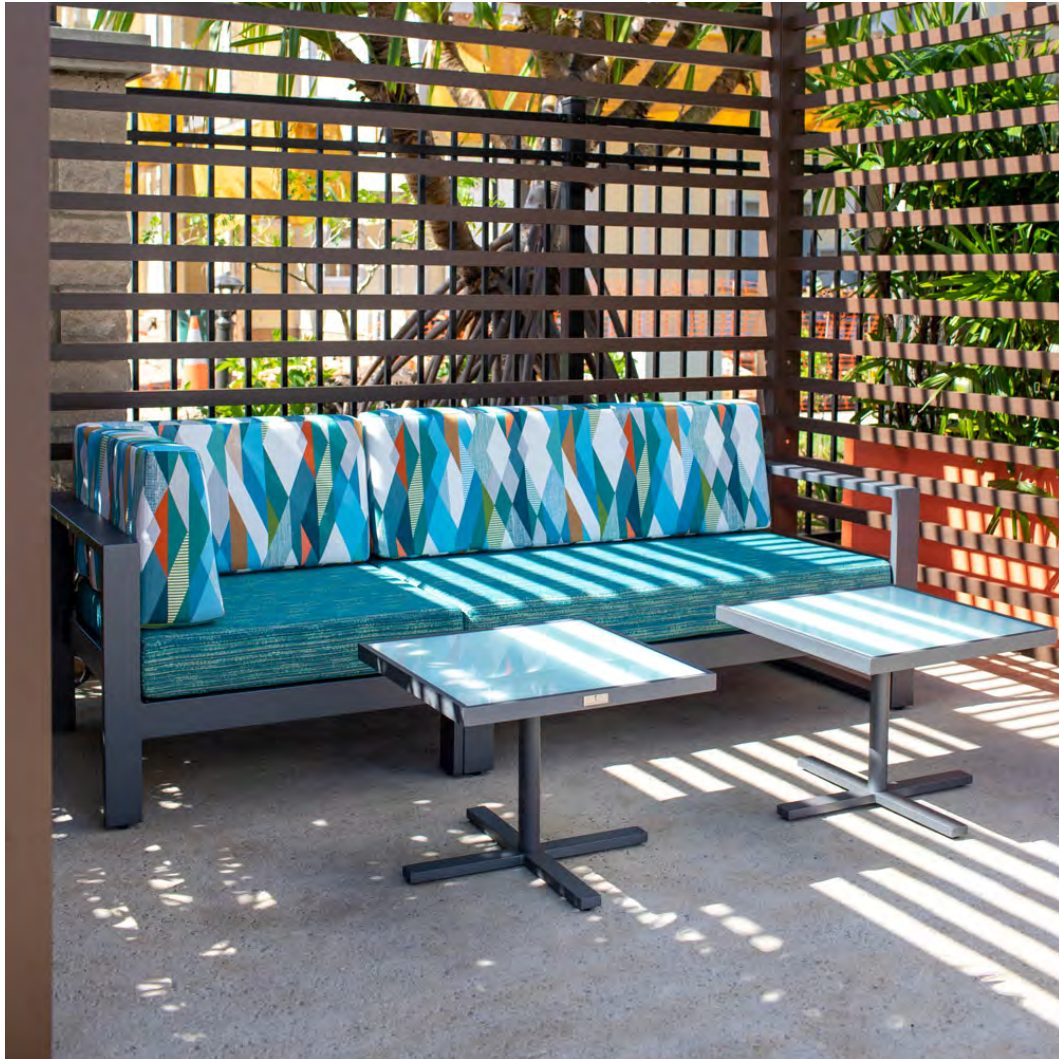

JANUS et Cie®

THE ELEMENT APARTMENTS, EWA BEACH, HI

DESIGNED BY JNY DESIGN

PHOTOGRAPHED BY HAWKINS BIGGINS PHOTOGRAPHY

PRODUCTS SHOWN

DUO GLASS TOP SIDE TABLE SQUARE 53, KOKO II JANUSWOOD BACKLESS BARSTOOL, KOKO II JANUSWOOD BACKLESS BENCH 1.55, KOKO II JANUSWOOD DINING TABLE RECTANGLE 182, KOKO II JANUSWOOD SIDE TABLE ROUND 51, KOKO II STACKABLE MESH CHAISE LOUNGE WITH ARMS, MATISSE MODULE 2 SEAT LEFT, AND MATISSE MODULE CORNER

COLLECTIONS SHOWN

DUO, KOKO II, AND MATISSE