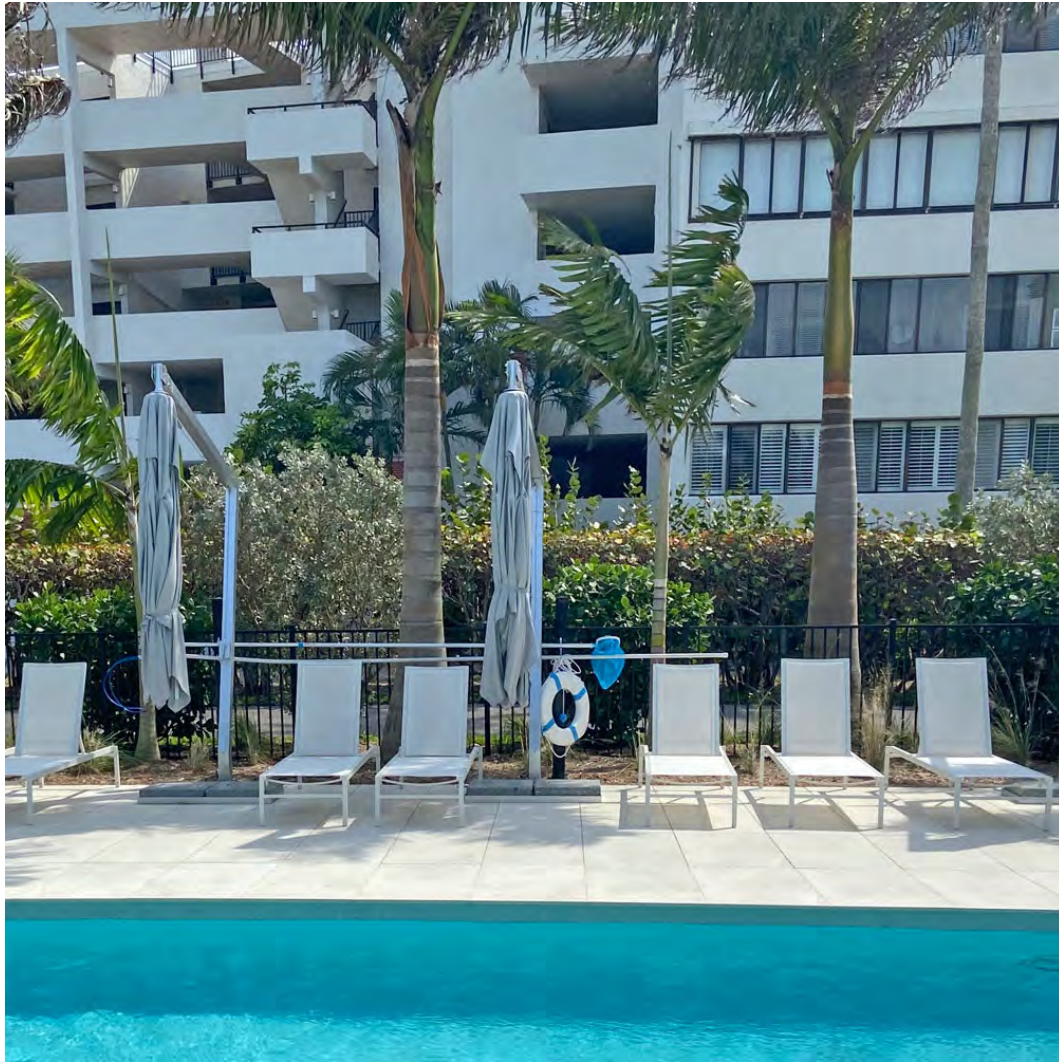

JANUS et Cie®

TENCON BEACH CONDOMINIUMS, LONGBOAT KEY, FL

DESIGNED BY DWY LANDSCAPE ARCHITECTS

PRODUCTS SHOWN

DUO SIDE TABLE ROUND 53, DUO STACKABLE MESH CHAISE LOUNGE, JANUS CANTILEVER UMBRELLA SQUARE 300

COLLECTIONS SHOWN

DUO, JANUS UMBRELLAS