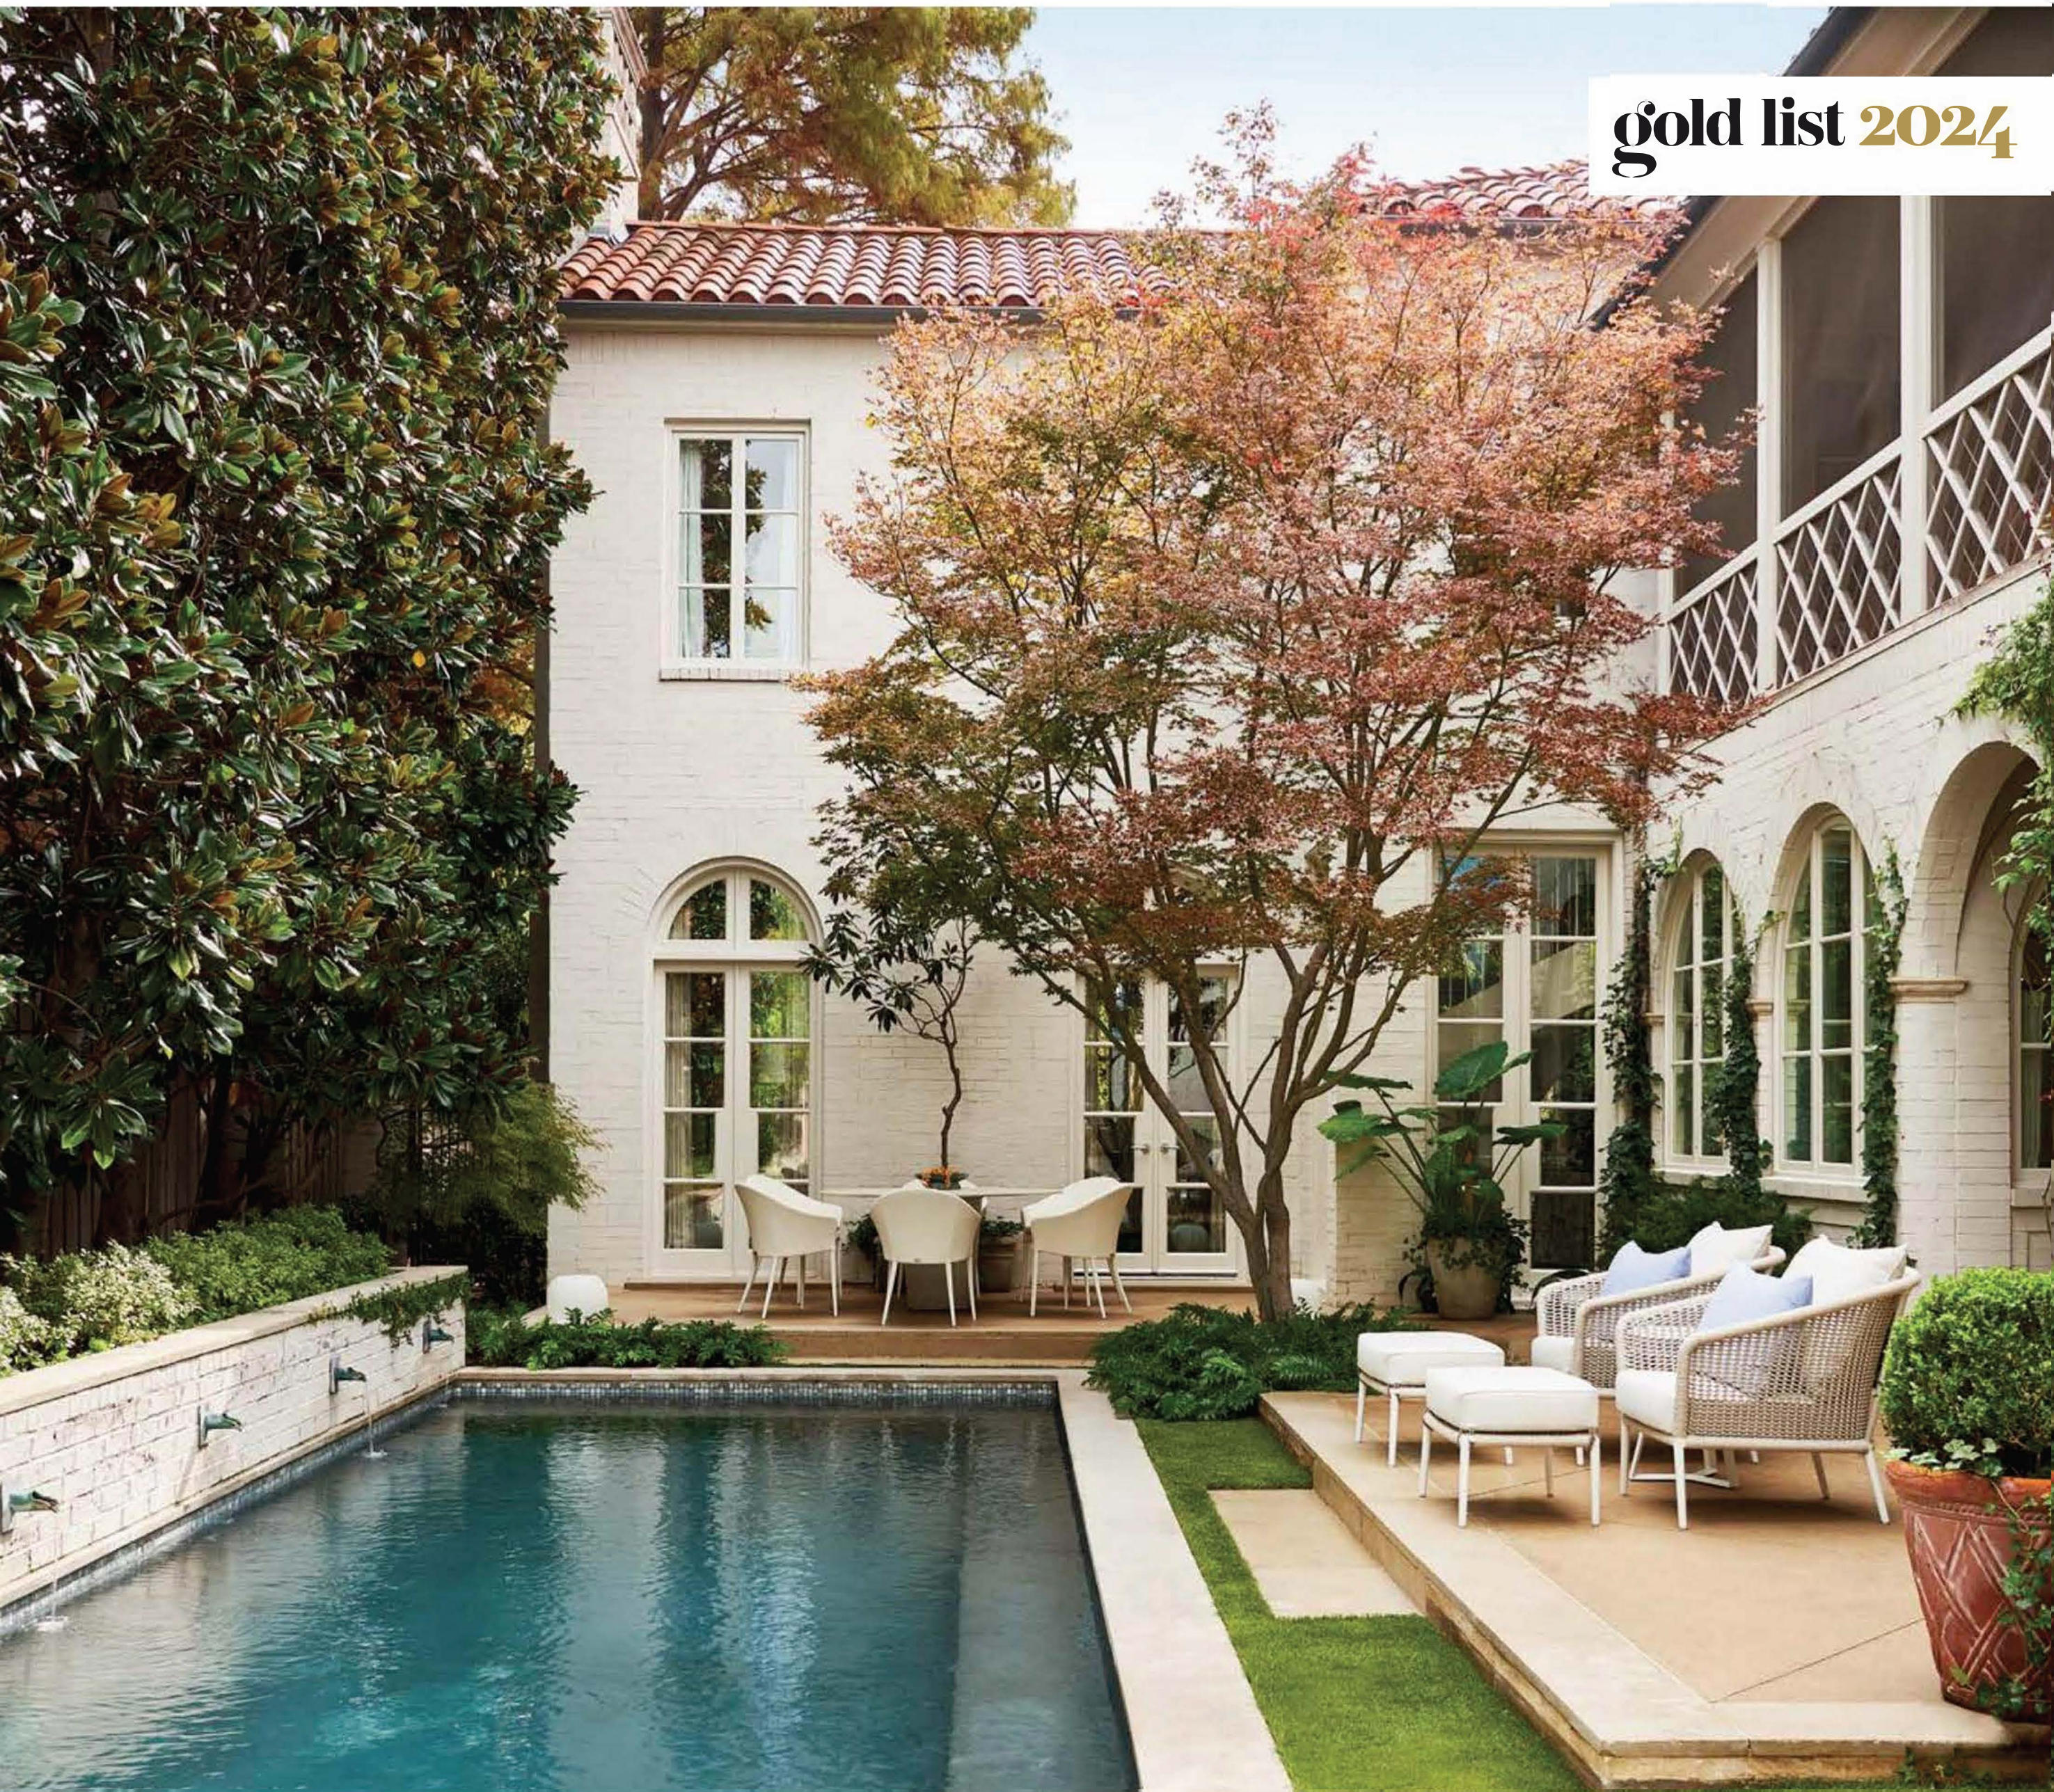

LUXE

INTERIORS+DESIGN[®]

DALLAS + FORT WORTH

gold list 2024

FEATURES

158

Turning on the Charm

One Dallas residence with a spiral staircase and graceful details had its new owners at first glance.

182

Imagined Landscapes

Austin painter Aileen Fitzgerald pulls ethereal landscapes out of the mystic and onto her canvas.

Written by Laura Fenton
Photography by Buff Strickland

186

Like Mother, Like Daughter