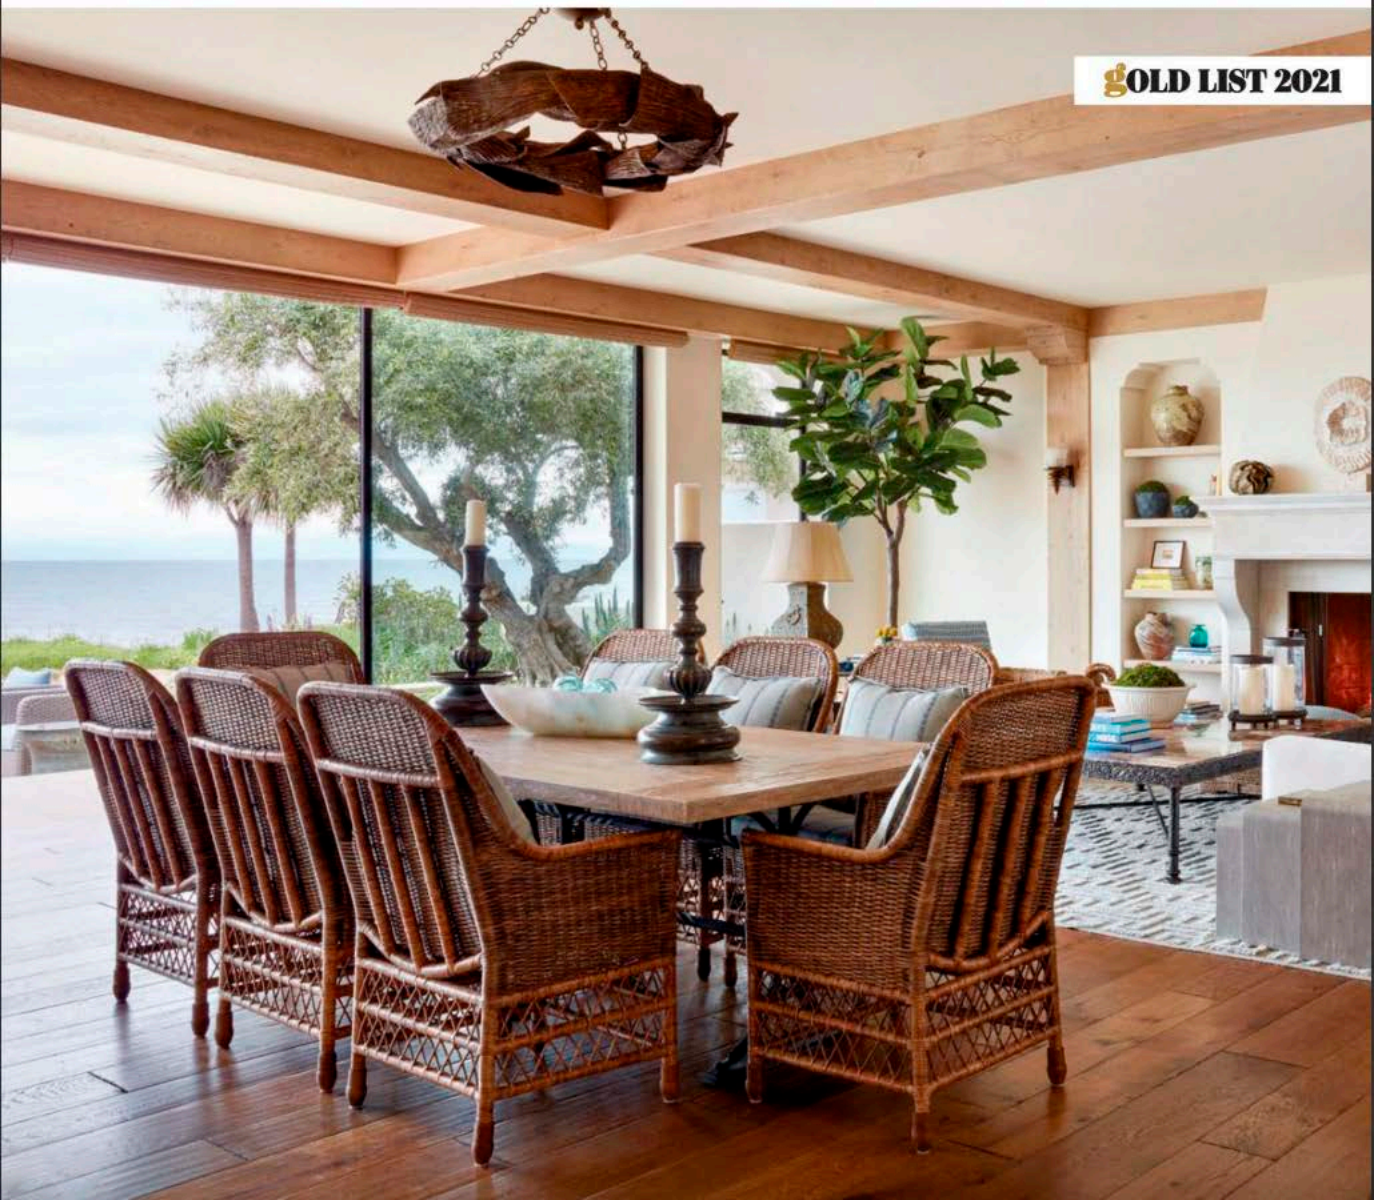

# luxe

INTERIORS+DESIGN<sup>®</sup>

SAN FRANCISCO

**g**OLD LIST 2021

The couple's main bedroom is a room with a view. The water is visible from the Formations bed and Janus et Cie lounge chair on the terrace. The nightstands are vintage, and the lamps atop them are antique vases the design team had fashioned into lamps. A Mecox bench is at the foot of the bed, and the chandelier above is from Hewn.