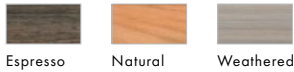

Bronze§

Graphite†

Mercury§

Silver§

Talc†

White‡

*Demi-Sec Bar Table Base in 316 Stainless Steel can be converted to counter height upon request. See your sales specialist for details.

*Demi-Sec Bar Table Base is available in all finishes with the exception of Mercury and White.

☀️🏠 (H1) SOLID ALUMINUM with JANUScoat™ †

☀️🏠 (H2) PREMIUM TEAK † ‡

☀️🏠 (H3) THIN CHPL †

☀️🏠 (H4) CERAMIC #

H1 indicates height of aluminum top, H2 indicates height of teak top, H3 indicates height of Thin CHPL top, and H4 indicates height of ceramic top.

*Bronze, Mercury and Silver finishes are compatible with the Koko II collection.

**Graphite and Talc finishes are compatible with the Duo and Matisse collections.

§ White finish is compatible with the Easy, Elica, Forest, Niwa, Radice, Rion and Zebra collections.