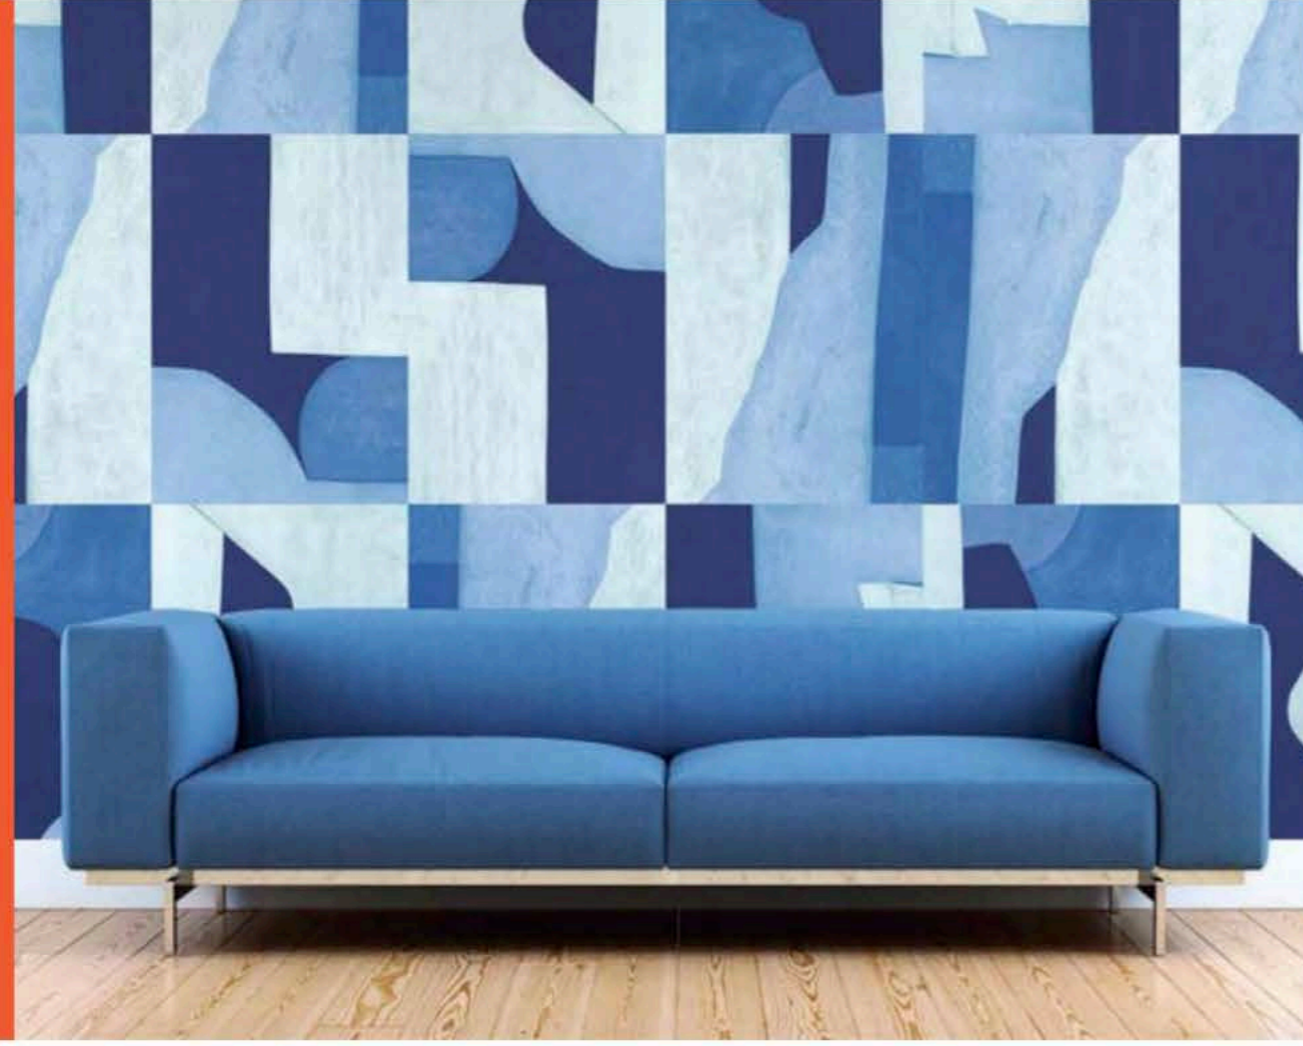

# INTERIOR DESIGN<sup>®</sup>

FEBRUARY  
2023

wellness in view

OUTDOOR LIGHTING  
**Poltrona Frau, through Janus et Cie**  
 Sparkler by Kensaku Oshiro

FABRIC WALLCOVERING  
**Arte**  
 Pantheon

CONTRACT WALLCOVERING  
**Ricci Studio**  
 Tempo by Liane Ricci

PAPER WALLCOVERING  
**Porter Teleo**  
 Géométrie

CLOCKWISE FROM TOP LEFT: POLTRONA FRAU; COURTESY OF RICCI STUDIO  
 ARTE; IVORY LACINA; COURTESY OF RICCI STUDIO