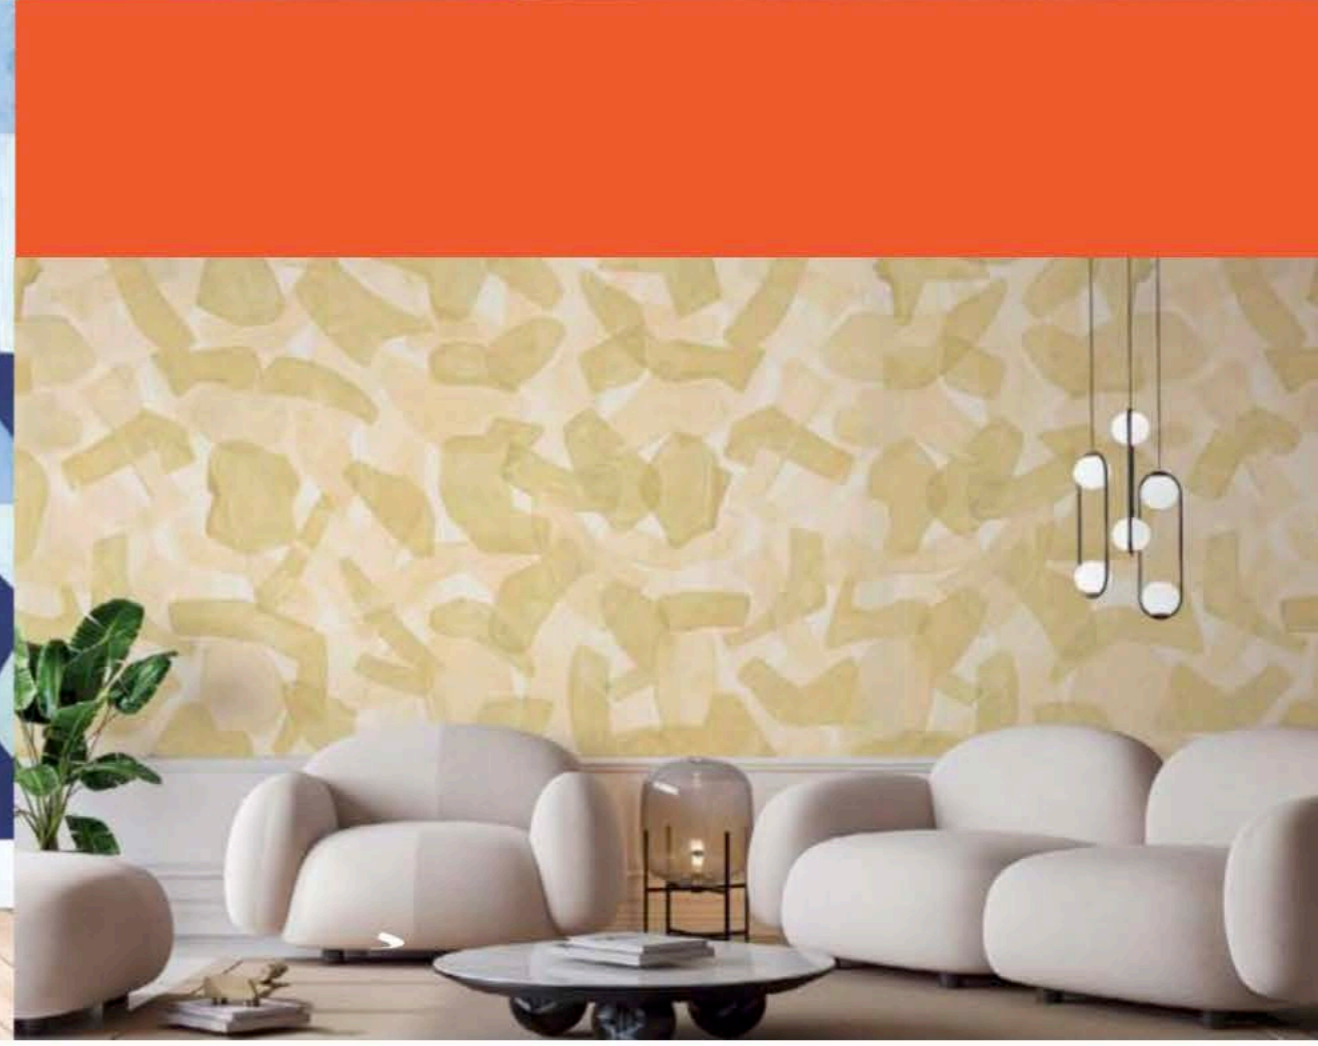

# INTERIOR DESIGN<sup>®</sup>

FEBRUARY  
2023

wellness in view

OUTDOOR LIGHTING  
**Poltrona Frau, through Janus et Cie**  
 Sparkler by Kensaku Oshiro

FABRIC WALLCOVERING  
**Arte**  
 Pantheon

CONTRACT WALLCOVERING  
**Ricci Studio**  
 Tempo by Liane Ricci

PAPER WALLCOVERING  
**Porter Teleo**  
 Géométrie

CLOCKWISE FROM TOP LEFT: POLTRONA FRAU; COURTESY OF RICCI STUDIO  
 ARTE; IVORY LACINA; COURTESY OF RICCI STUDIO