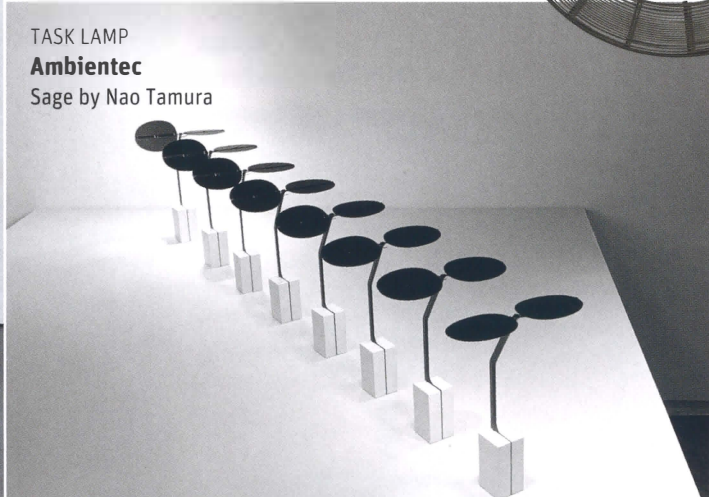

INTERIOR DESIGN[®]

DEC/JAN
2020

best of year

FLOOR LAMP
Hubbardton Forge
Abacus

OUTDOOR COLLECTION
Janus et Cie
Rio by Rios Clementi Hale Studios

TASK LAMP
Ambientec
Sage by Nao Tamura

TABLE LAMP
Ross Gardam
Hemera

MATERIAL/TREATMENT/SURFACE
Artistic Tile
Zephyr by Alison Rose