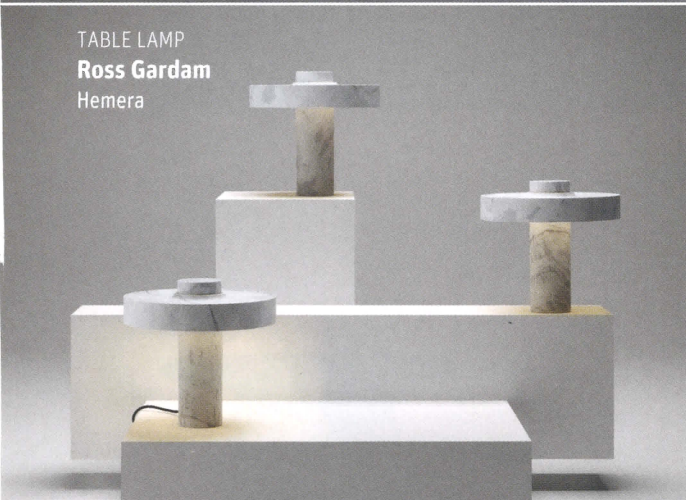

INTERIOR DESIGN[®]

DEC/JAN
2020

best of year

FLOOR LAMP
Hubbardton Forge
Abacus

OUTDOOR COLLECTION
Janus et Cie
Rio by Rios Clementi Hale Studios

TASK LAMP
Ambientec
Sage by Nao Tamura

TABLE LAMP
Ross Gardam
Hemera

MATERIAL/TREATMENT/SURFACE
Artistic Tile
Zephyr by Alison Rose