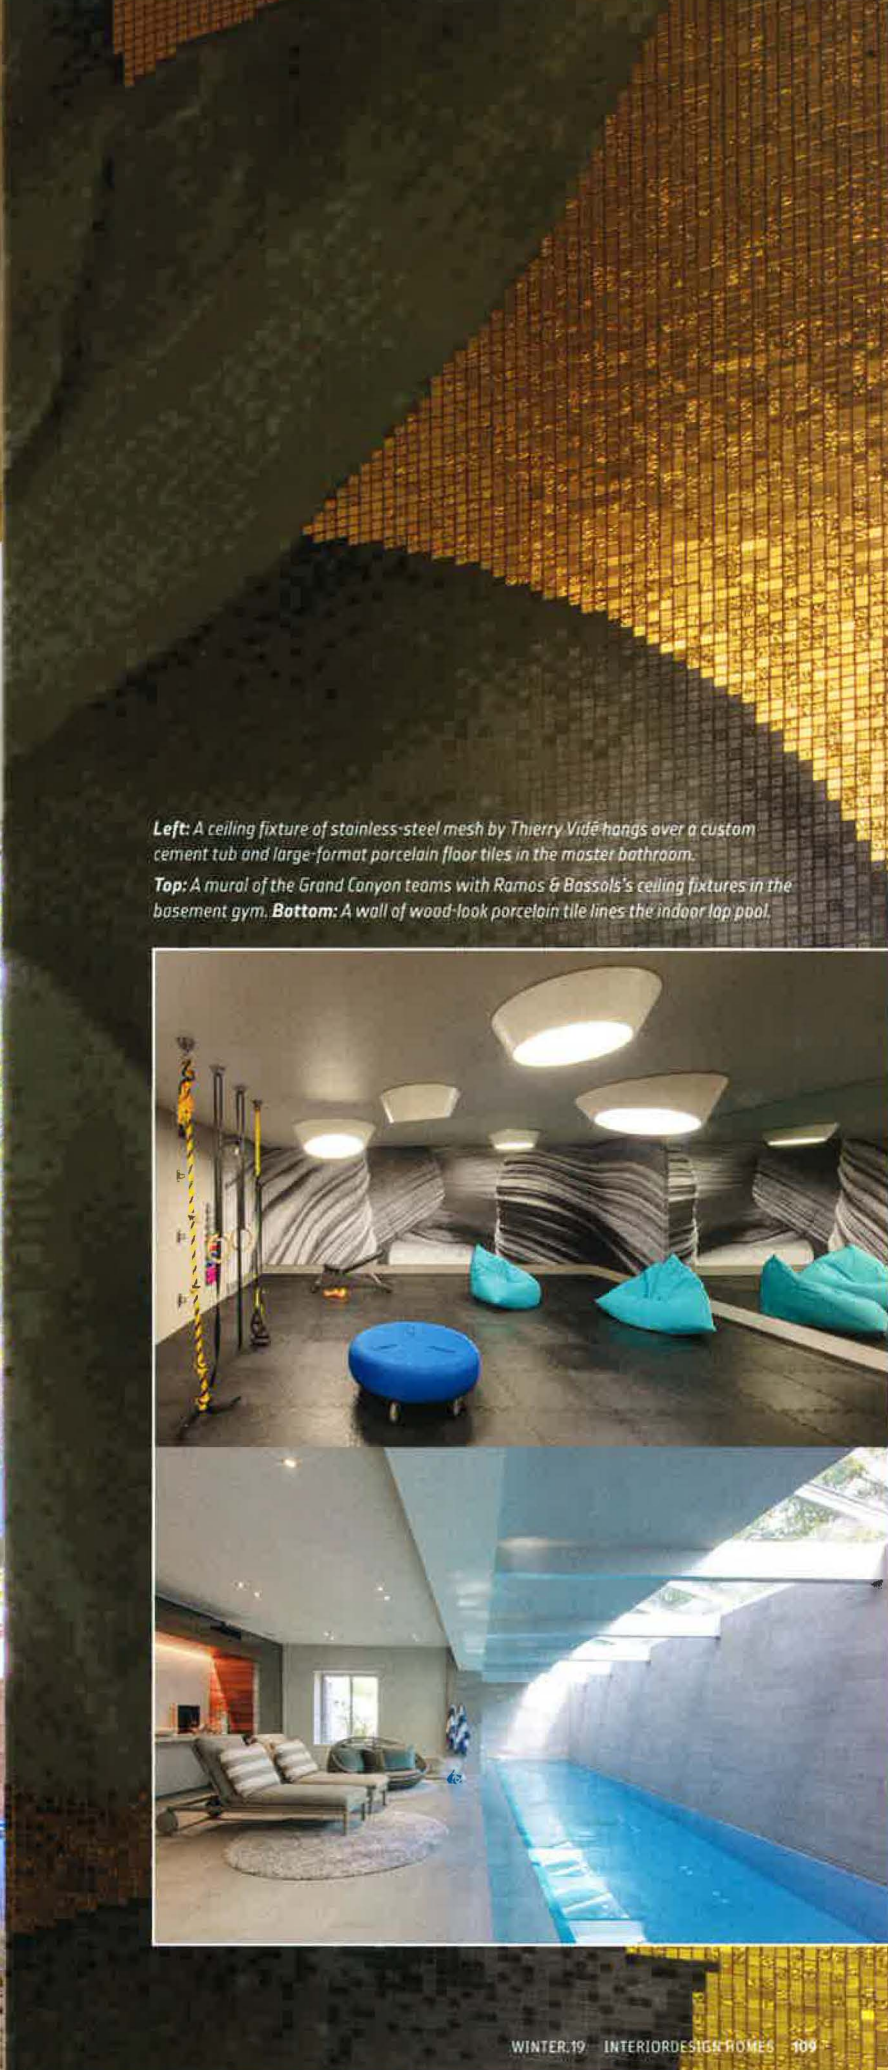

# homes

DECEMBER 21, 2019

INTERIOR  
DESIGN

*curve-a-licious*

about every detail" — *Laura Bohn*

**Left:** A ceiling fixture of stainless-steel mesh by Thierry Vidé hangs over a custom cement tub and large-format porcelain floor tiles in the master bathroom.

**Top:** A mural of the Grand Canyon teams with Ramos & Bassols's ceiling fixtures in the basement gym. **Bottom:** A wall of wood-look porcelain tile lines the indoor lap pool.

And what else would an avid naturalist and accomplished cook wish for her dream home? Her own source of organic farm-to-table produce, of course. So there's a vegetable garden, greenhouse, and even a chicken coop, the latter surrounded by an aluminum framed geodesic dome to keep out predators. The property also has a spa in a secret garden, nature trails, and an outdoor pool with a pool house, a pair of fire pits, and—it almost goes without saying—an alfresco tango floor. 🍷