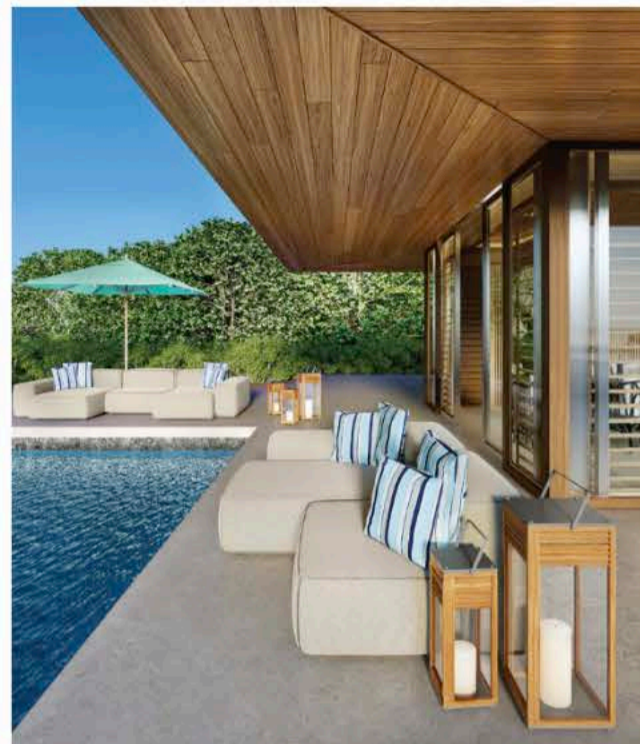

hospitality design

october 2023 hospitalitydesign.com

make an entrance

the hotels issue

hd Presenter of
expo+
conference

7

Belgian Linen by **Momentum Textiles and Wallcovering** features a natural weave aesthetic in durable vinyl. With antimicrobial protection, the wallcovering is fit for high-traffic settings.

MOMENTUMTEXTILESANDWALLS.COM

7

8

Mattone from **Janus et Cie** is a 10-piece range of fully upholstered, modular lounge pieces with deep cushions and multiple configuration possibilities.

JANUSETCIE.COM

8

fiberbuilt
UMBRELLAS & CUSHIONS