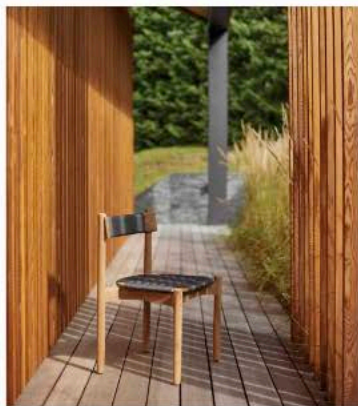

5

6

7

8

5
Designed by Altherr Désile Park for **Expormim**, the asymmetrical Talo tables get their hue from colored concrete and are topped with enameled aluminum and frosted glass for durability.
EXPORMIM.COM

6
JANUS et Cie's indoor/outdoor Moai dining table is constructed from powdercoated aluminum and offered in white and metallic gray options.
JANUSETCIE.COM

7
Skargaarden's Koster dining chair by Studio Norrlandet stars a teak frame wrapped with patchworks of UV-resistant dark gray rope on the seat and backrest.
SKARGAARDEN.COM

8
Designer Pierre Paulin modeled **GUBI's** Pacha lounge chair after a cloud. The moisture-resistant plywood base supports a membrane interlayer that is water-resistant and breathable, allowing for quick drying after rain.
GUBI.COM