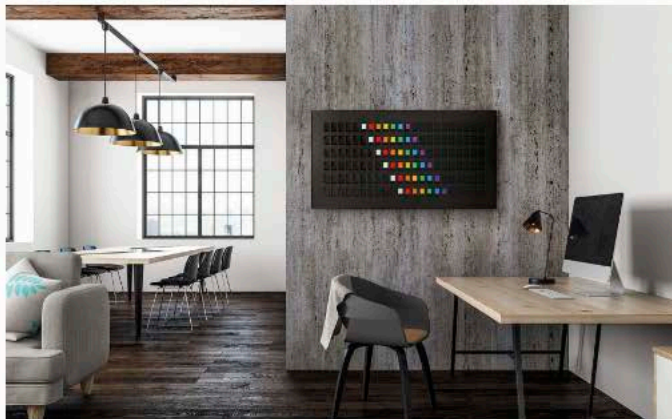

#### ARTWORK, SIGNAGE, ACCENT PIECES

Merging qualities of physical and digital signage.

**Vestaboard's** 132 individual "bits" flip to reveal custom messages in real time via a connected app.

VESTABOARD.COM