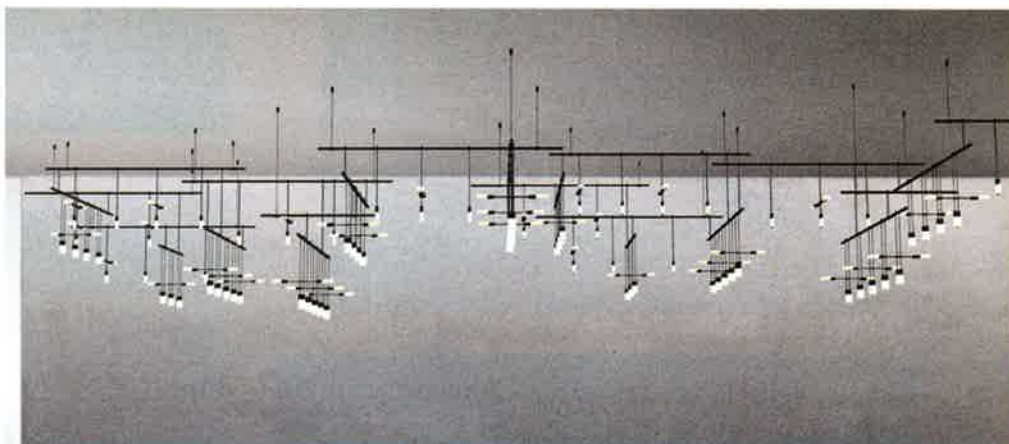

# show floor stunners

Take a peek at what to expect from our nearly 800 exhibitors at HD Expo

By Alissa Ponchione

1

2

3

4

**1**  
A cantilevered chair designed by Martin Ballendat for **Sandler Seating**, Clou's silhouette is emphasized by an innovative integral foam that's durable, water resistant, and soft to the touch. Its base—reinforced with a steel frame—is available in black, white lacquer, or chromium-plated steel. SANDLERSEATING.COM

**2**  
The Suspenders LED system from **Sonneman**, seen here in the Zig Zag configuration, is a modular series of interconnected elements and hanging LED lights. Power bars are suspended at right angles to each other and connected by perpendicular power bar hangers. SONNEMANAWAYOFFLIGHT.COM