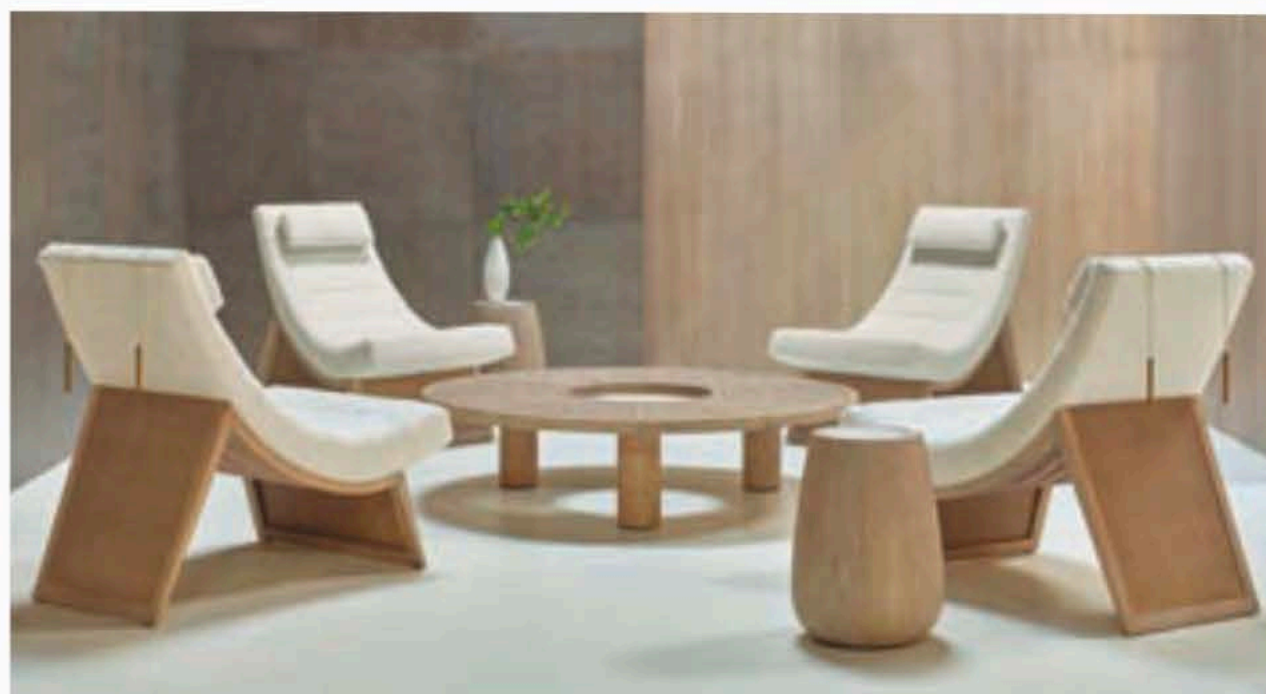

TO-THE-TRADE FURNITURE | Baker
Washington Design Center • bakerfurniture.com