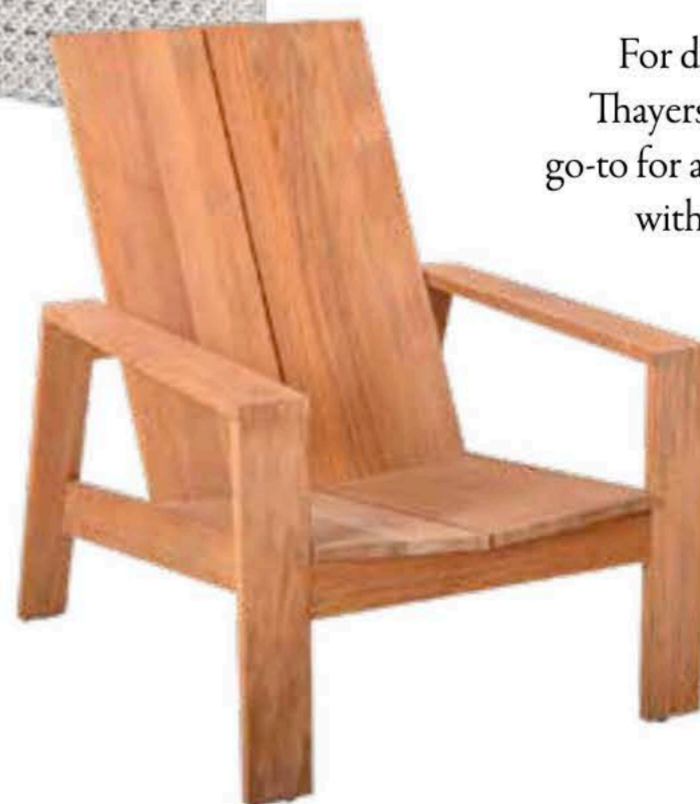

TEAK TRIUMPH

For decades, Bridgehampton-based Thayers Outdoor Living has been the go-to for all things alfresco. Not satisfied with the Adirondack chairs on the market, the company recently decided to produce its own streamlined teak version, designed by Povl Eskildsen and named Montauk for its relaxed, outdoorsy vibe. *$1,180, 2434 Main St., 631-537-0077, thayershardware.com.*