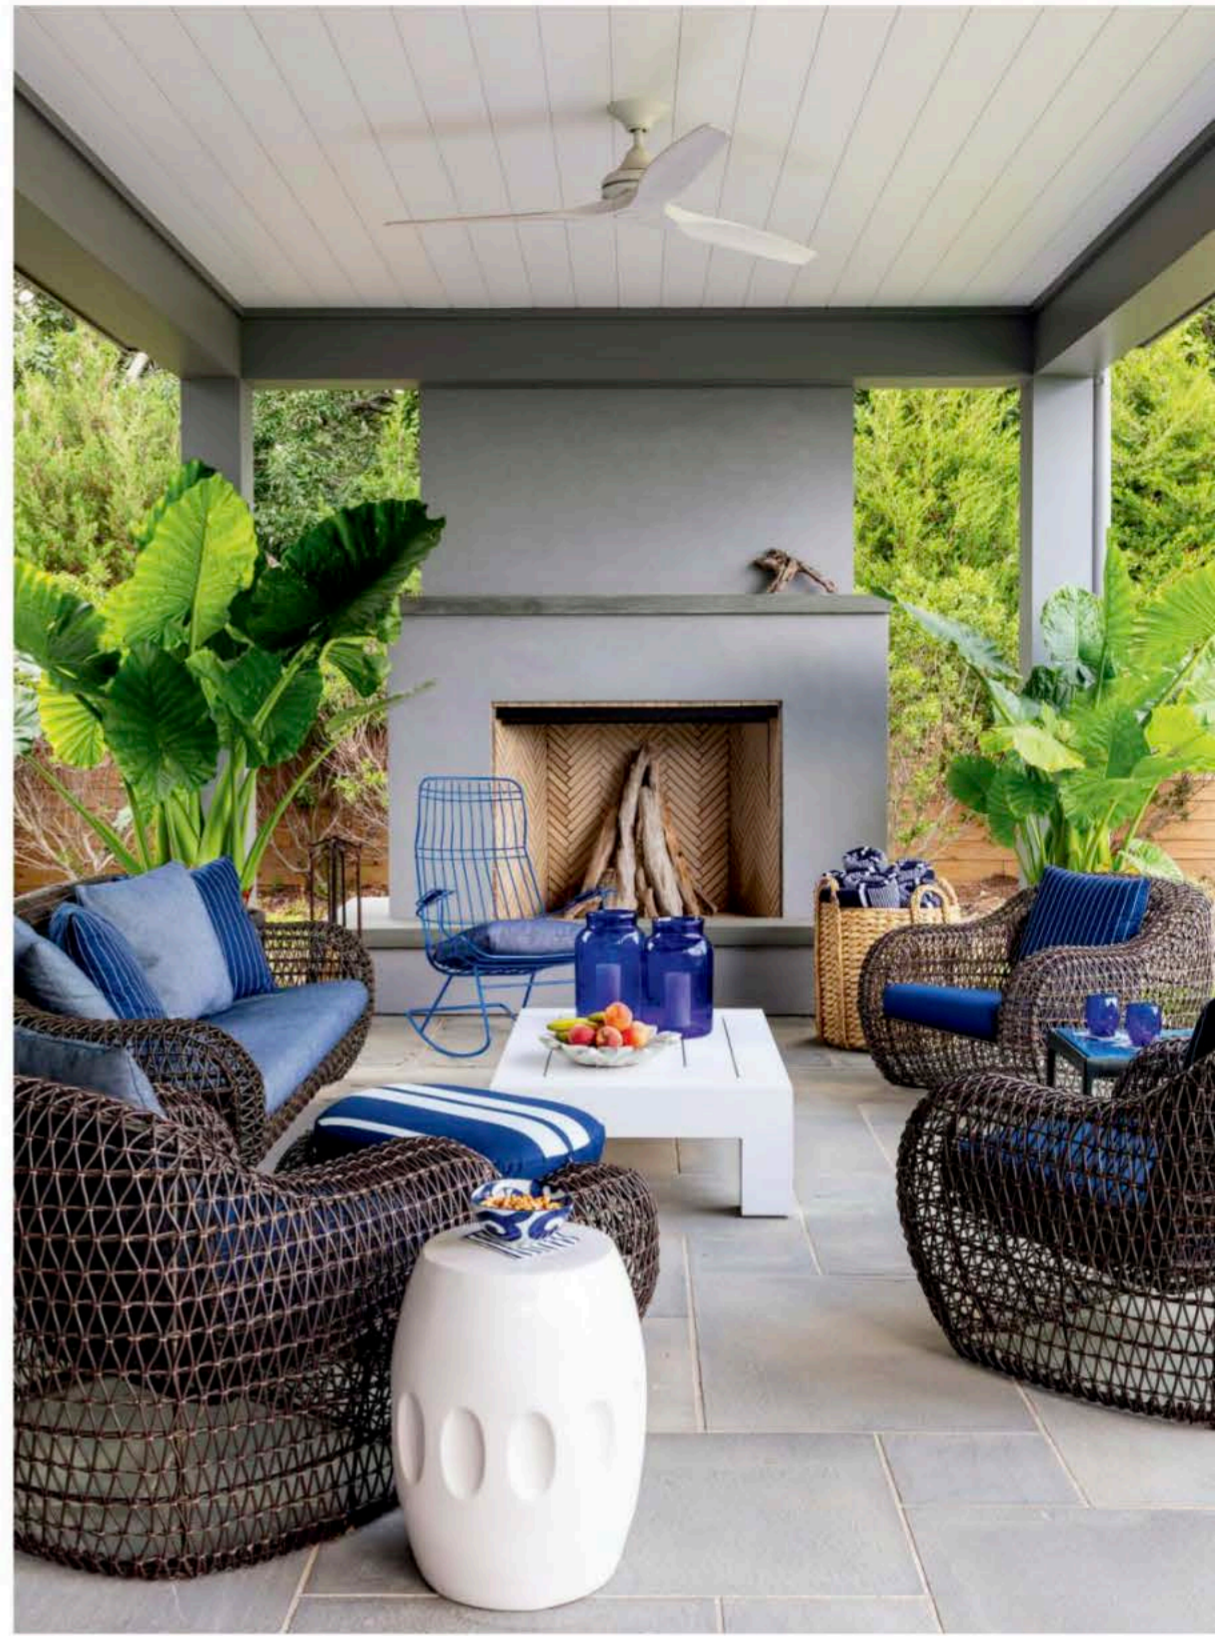

Lap Of Luxury

(LEFT) In another guest room, the headboard and lumbar pillow are covered in fabrics from Christopher Farr Cloth. The roman shade fabric is Canfield Stripe from Brunschwig & Fils and the walls are covered in a raffia paper from Phillip Jeffries. (RIGHT AND BELOW) In the outdoor entertaining area, a Balou sofa and armchairs from Janus et Cie surround a cocktail table from David Sutherland, also the source for the teak Peninsula dining table and chairs. Seating cushions are covered in C&C Milano fabrics. See Resources.