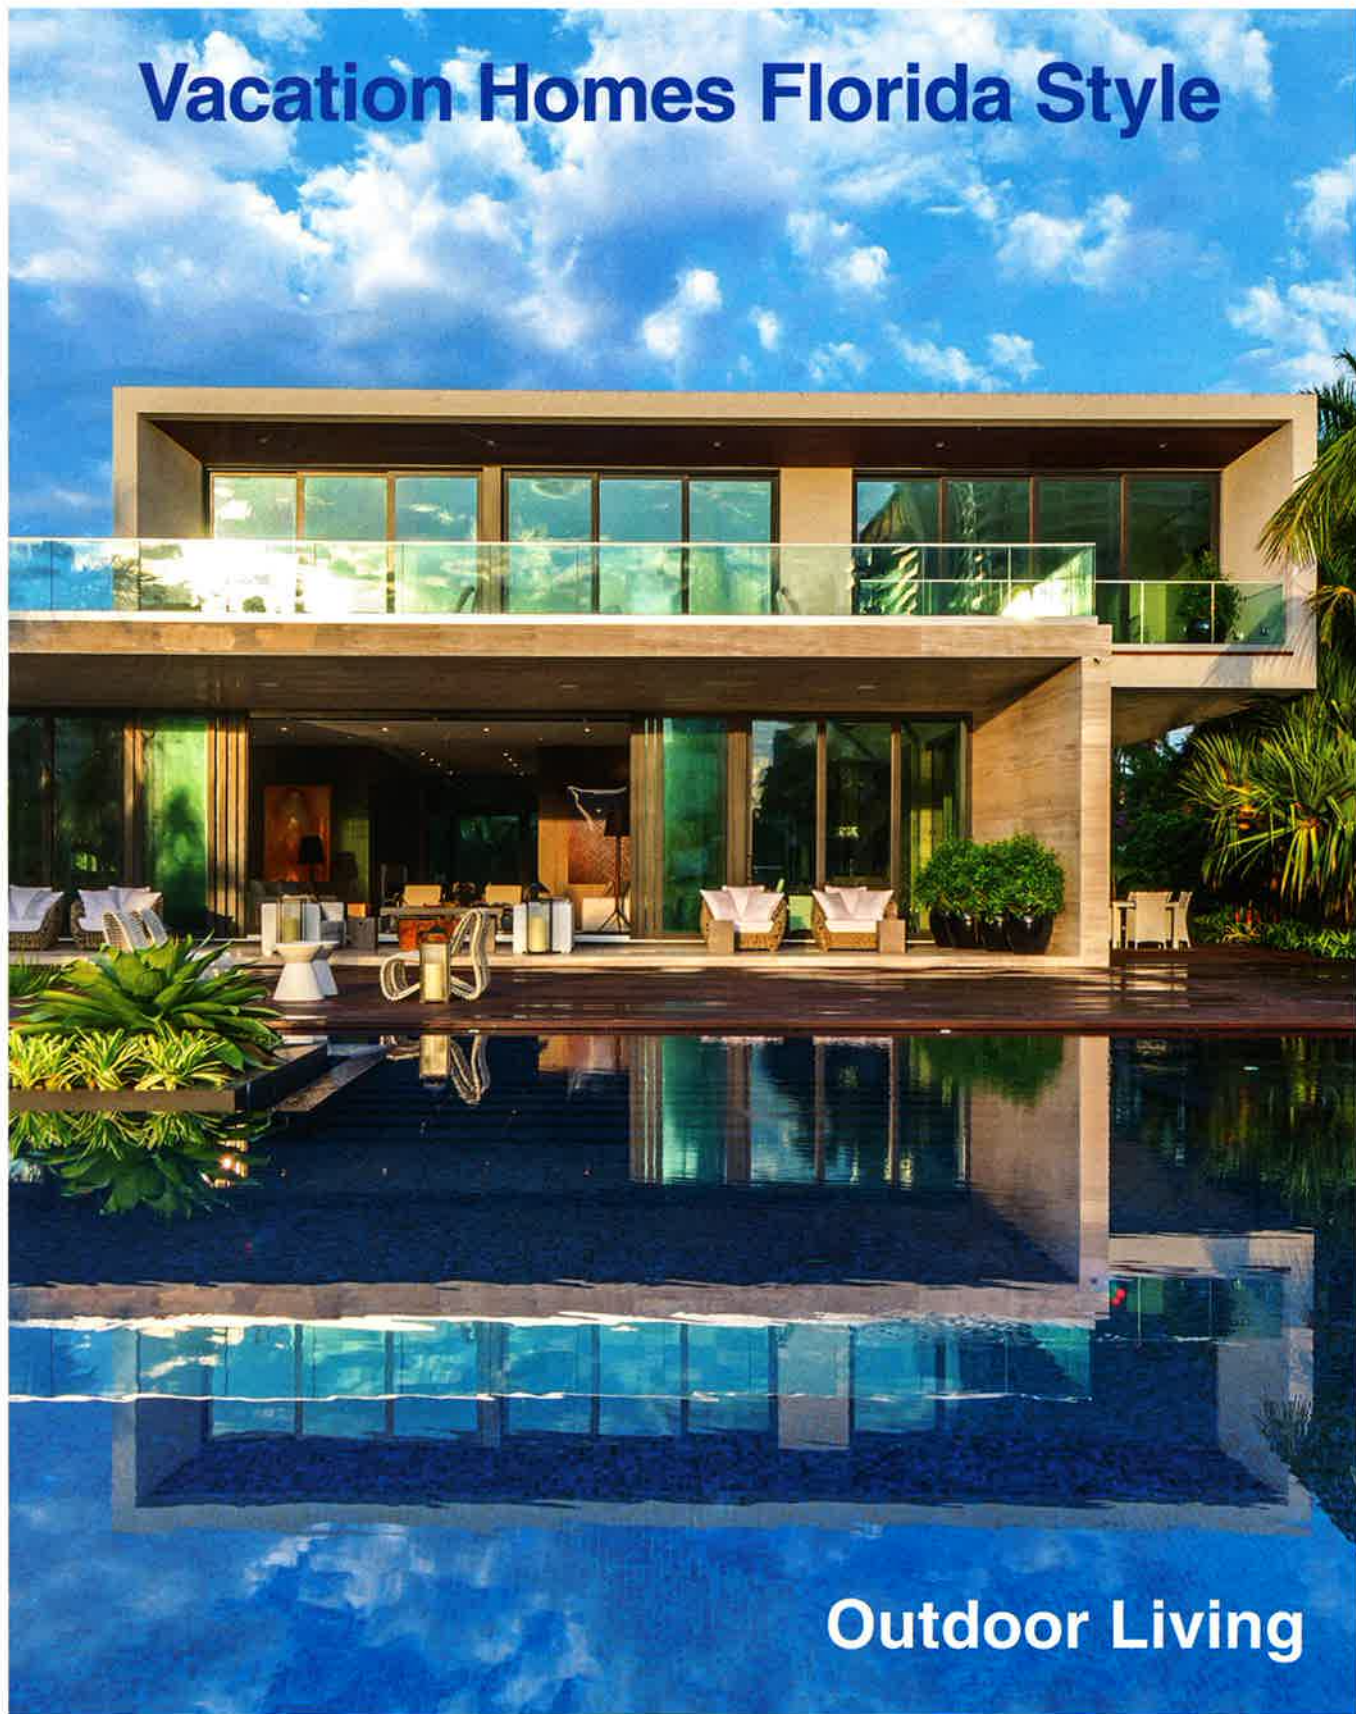

FLORIDA DESIGN

THE MAGAZINE FOR FINE INTERIOR DESIGN & FURNISHINGS

VOLUME 26#2

Vacation Homes Florida Style

Outdoor Living

of custom cocktail tables designed with wrought iron bronze-finished legs and topped with sleek slabs of limestone center the space.