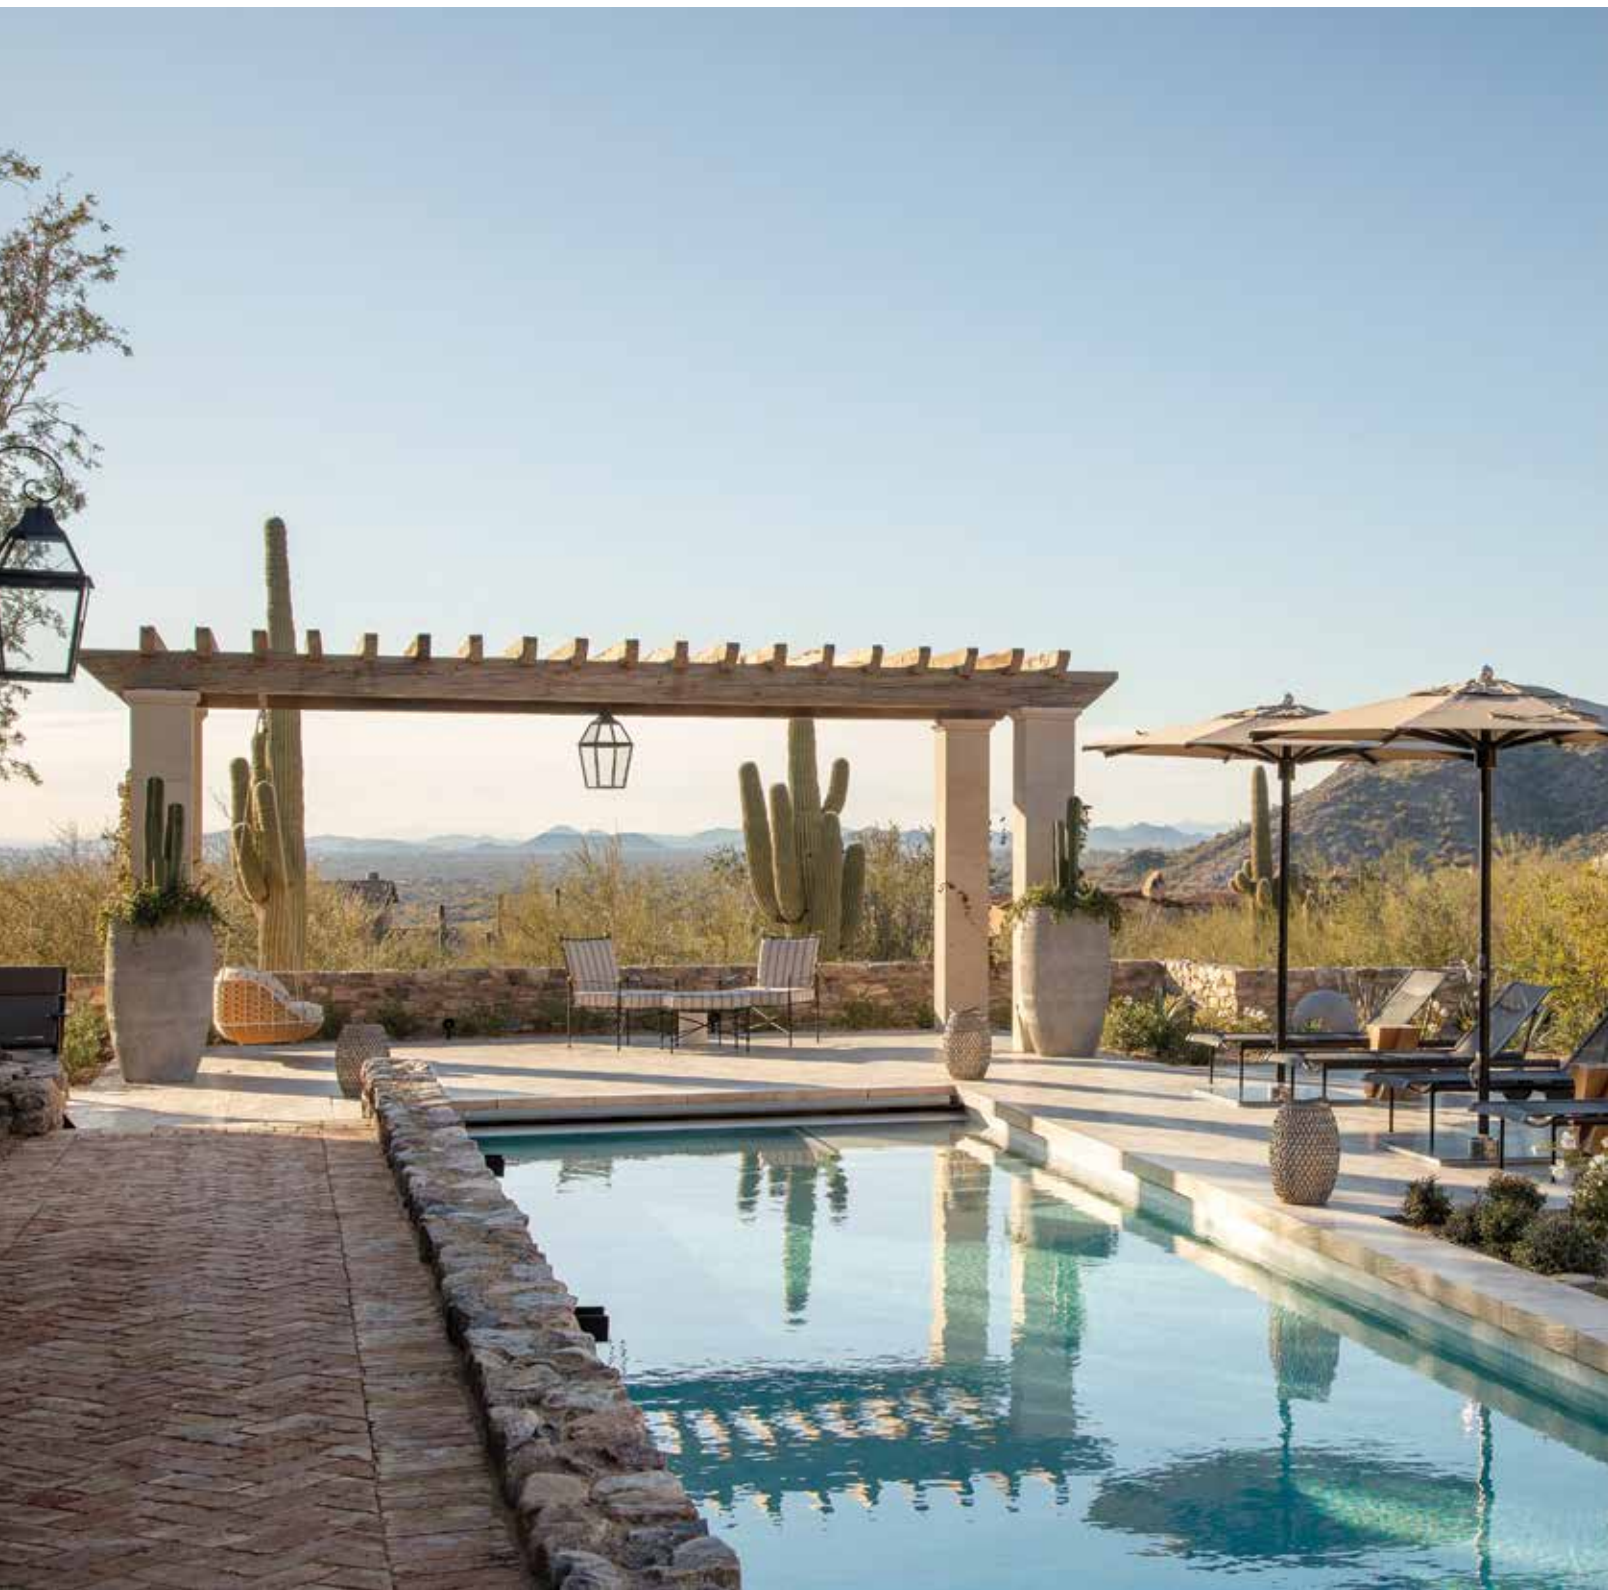

JANUS ET CIE X PAOLA NAVONE JANUS et Cie's traditional Italian countryside aesthetic and architect Paola Navone's avant-garde style are a perfect example of opposites coming together in design, with the launch of their new collaboration, Chopstix, an al fresco dining collection. Bold and divergent colors, textures, and materials create a surprising and elevated harmony and a fun vibe. Even the construction of the dining collection reflects a blend of old and new: the macro weaving motif honors ancient weaving techniques while exuding contemporary allure. PORTRAIT BY GIOVANNI GASTEL

But nothing compares to the surrounding natural beauty that shines through every French door and oversized window, luring guests to the terrace area, set with antique French pavers, and topped with a recreation of Wohlner's long-cherished photo of what she calls "a roof within a roof."