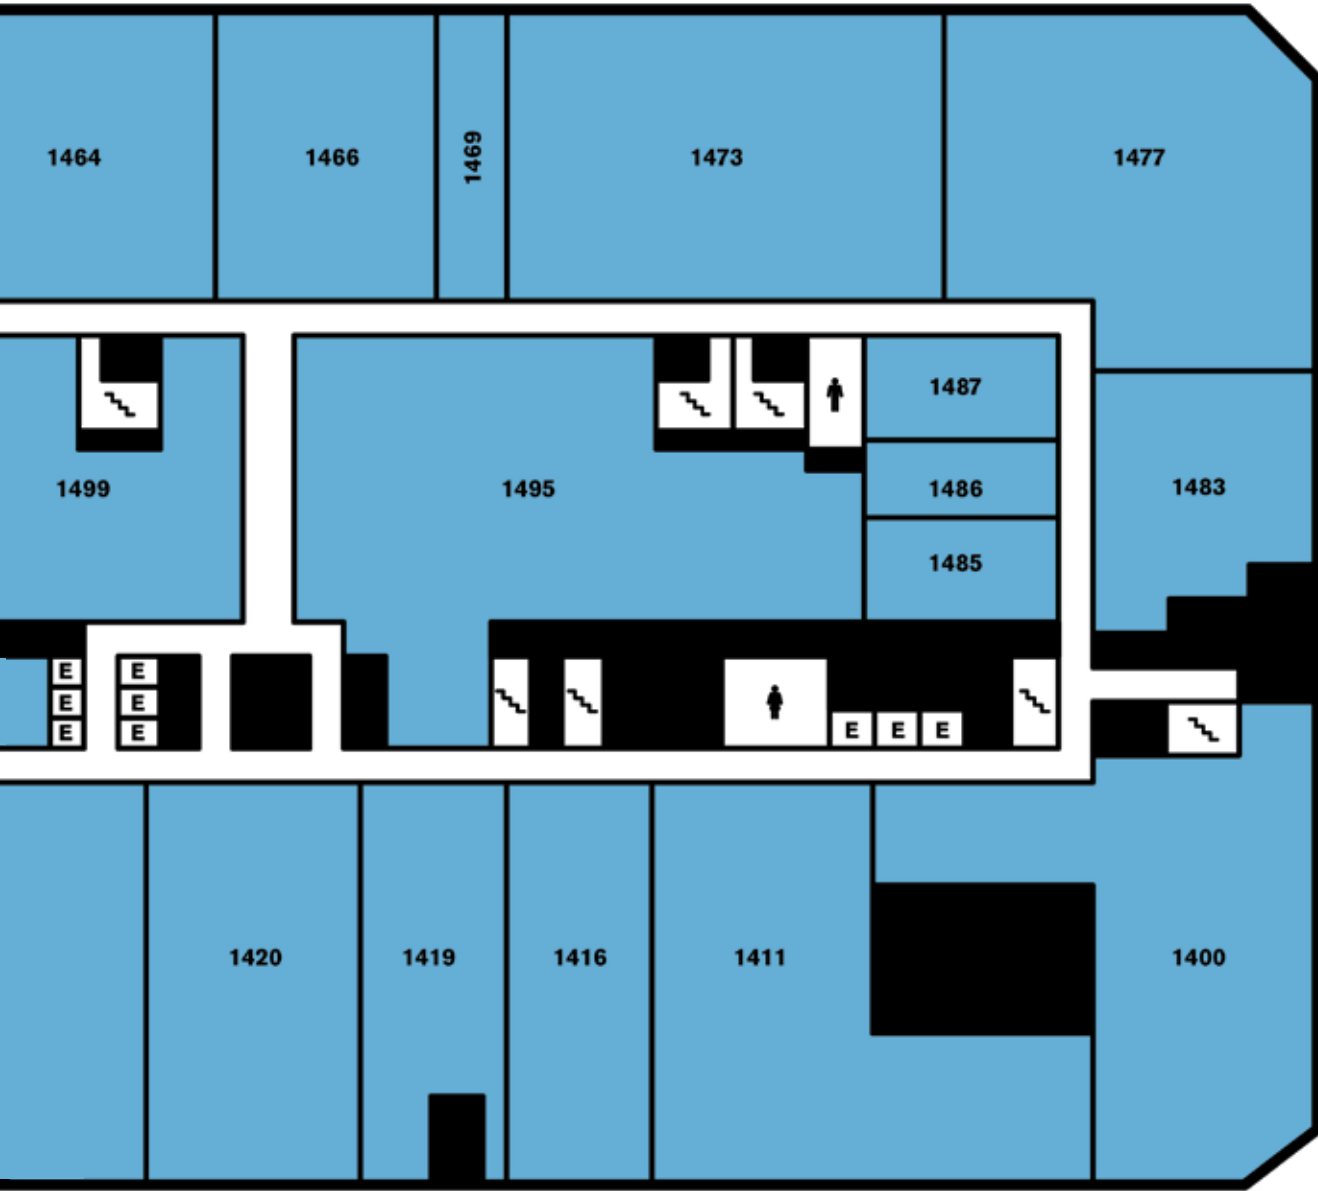

KINZIE STREET

WELLS STREET

MART PLAZA DRIVE - RIVER FRONT

SHOWROOM

DesignHQ - Designer Lounge	1447
Ebanista	1457
Ferrell Mittman / Avery Boardman	1483
Gabby	1411
George Smith	14-110
Gloster Furniture	1452
Hickory Chair LLC	1477
HOLLY HUNT	1428
Interior Crafts	14-131
Italcer USA	1446-48
J. Marshall Design	1469

SUITE

SHOWROOM

JANUS et Cie	1420
Jean de Merry	1466
K & B Galleries, Ltd.	1454
Lloyd Flanders, Inc.	1473
Paul Ferrante	1459
Scott Group Studio	14-129
Summer Classics	1411
Tai Ping | Edward Fields	1487
Wired Custom Lighting	14-132

SUITE