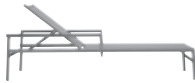

L 80in 203cm
W 26¾in 68cm
H 41¼in 105cm
SH 13½in 34cm

Stacks to 4

CHAISE LOUNGE

L 80in 203cm
W 26¾in 68cm
H 41¼in 105cm
SH 13½in 34cm

Stacks to 4

MESH CHAISE LOUNGE WITH ARMS

L 80in 203cm
W 30in 76cm
H 41¼in 105cm
SH 13½in 34cm
AH 20in 51cm

Stacks to 4

CHAISE LOUNGE WITH ARMS

L 80in 203cm
W 30in 76cm
H 41¼in 105cm
SH 13½in 34cm
AH 20in 51cm

Stacks to 4

DAYBED ROUND

DIA 78¾in 200cm
H 30¼in 77cm
SH 13¾in 35cm
OSH 17¼in 44cm

(Not Pictured)

DAYBED SQUARE**

W 78¾in 200cm
D 78¾in 200cm
H1 32in 82cm
H2 23½in 60cm
SH 13¾in 35cm
OSH 17¼in 44cm

BACKLESS DAYBED SQUARE

W 78¾in 200cm
D 78¾in 200cm
H 32in 82cm
SH 13¾in 35cm
OSH 17¼in 44cm

ENCLOSED DAYBED SQUARE

W 78¾in 200cm
D 78¾in 200cm
H 32in 82cm
SH 13¾in 35cm
OSH 17¼in 44cm
AH 23½in 60cm