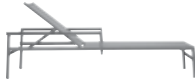

L 80in 203cm
W 26¾in 68cm
H 41¼in 105cm
SH 13½in 34cm

Stacks to 4

CHAISE LOUNGE

L 80in 203cm
W 26¾in 68cm
H 41¼in 105cm
SH 13½in 34cm

Stacks to 4

MESH CHAISE LOUNGE
WITH ARMS

L 80in 203cm
W 30in 76cm
H 41¼in 105cm
SH 13½in 34cm
AH 20in 51cm

Stacks to 4

CHAISE LOUNGE WITH ARMS

L 80in 203cm
W 30in 76cm
H 41¼in 105cm
SH 13½in 34cm
AH 20in 51cm

Stacks to 4

DAYBED ROUND

DIA 78¾in 200cm
H 30¼in 77cm
SH 13¾in 35cm
OSH 17¼in 44cm

(Not Pictured)

DAYBED SQUARE**

W 78¾in 200cm
D 78¾in 200cm
H1 32in 82cm
H2 23½in 60cm
SH 13¾in 35cm
OSH 17¼in 44cm

BACKLESS DAYBED
SQUARE

W 78¾in 200cm
D 78¾in 200cm
H 32in 82cm
SH 13¾in 35cm
OSH 17¼in 44cm

ENCLOSED DAYBED
SQUARE

W 78¾in 200cm
D 78¾in 200cm
H 32in 82cm
SH 13¾in 35cm
OSH 17¼in 44cm
AH 23½in 60cm