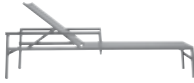

L 80in 203cm
W 26¾in 68cm
H 41¼in 105cm
SH 13½in 34cm

Stacks to 4

CHAISE LOUNGE

L 80in 203cm
W 26¾in 68cm
H 41¼in 105cm
SH 13½in 34cm

Stacks to 4

MESH CHAISE LOUNGE WITH ARMS

L 80in 203cm
W 30in 76cm
H 41¼in 105cm
SH 13½in 34cm
AH 20in 51cm

Stacks to 4

CHAISE LOUNGE WITH ARMS

L 80in 203cm
W 30in 76cm
H 41¼in 105cm
SH 13½in 34cm
AH 20in 51cm

Stacks to 4

DAYBED ROUND

DIA 78¾in 200cm
H 30¼in 77cm
SH 13¾in 35cm
OSH 17¼in 44cm

(Not Pictured)

DAYBED SQUARE**

W 78¾in 200cm
D 78¾in 200cm
H1 32in 82cm
H2 23½in 60cm
SH 13¾in 35cm
OSH 17¼in 44cm

BACKLESS DAYBED SQUARE

W 78¾in 200cm
D 78¾in 200cm
H 32in 82cm
SH 13¾in 35cm
OSH 17¼in 44cm

ENCLOSED DAYBED SQUARE

W 78¾in 200cm
D 78¾in 200cm
H 32in 82cm
SH 13¾in 35cm
OSH 17¼in 44cm
AH 23½in 60cm