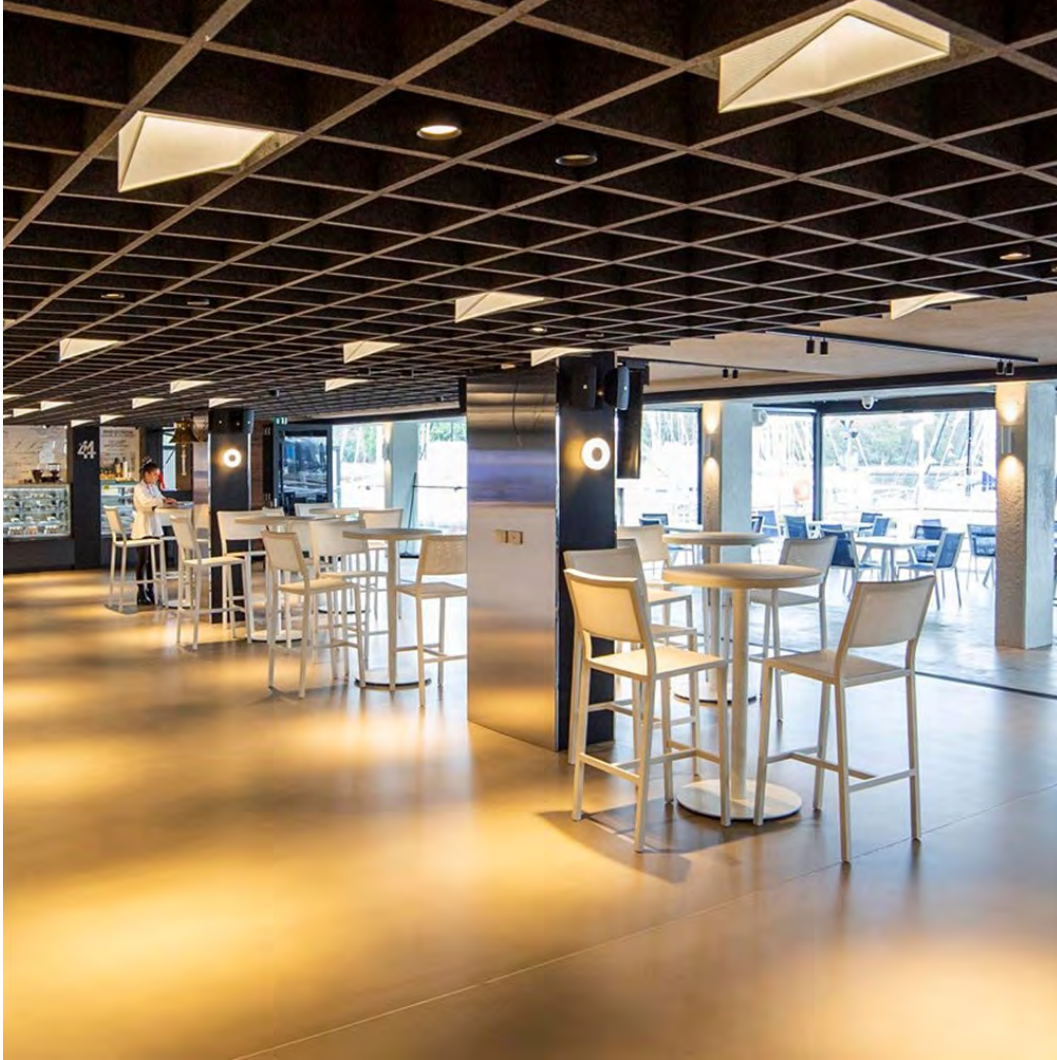

JANUS et Cie®

CRUISING YACHT CLUB OF AUSTRALIA, SYDNEY, AUSTRALIA

PRODUCTS SHOWN

DOLCE VITA BARSTOOL, KOKO II COMMUNAL BAR TABLE 207, KOKO II GRID TOP SIDE TABLE

SQUARE 48, KOKO II MESH BARSTOOL, KUDO COCKTAIL TABLE SQUARE 100, MATISSE CLUB CHAIR, MATISSE SOFA 2 SEAT, NICHE COUNTER

STOOL, NICHE MODULE CENTER, TRIG SIDE CHAIR

COLLECTIONS SHOWN

DOLCE VITA, KOKO II, KUDO, MATISSE, NICHE, TRIG