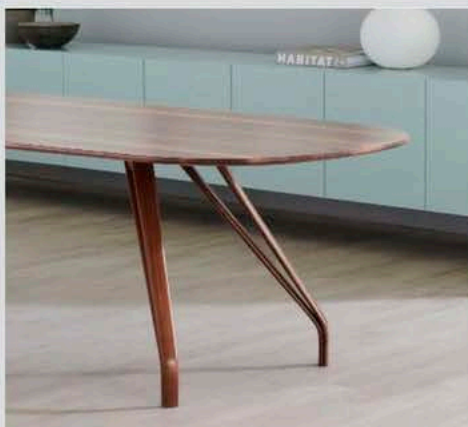

Davis: Brace Table
davisfurniture.com

Jehs+laub channels technological precision and midcentury modernity in this solid-wood table with architectural legs. The latter can be specified in molded wood or solid steel, while the top comes in oak or walnut.