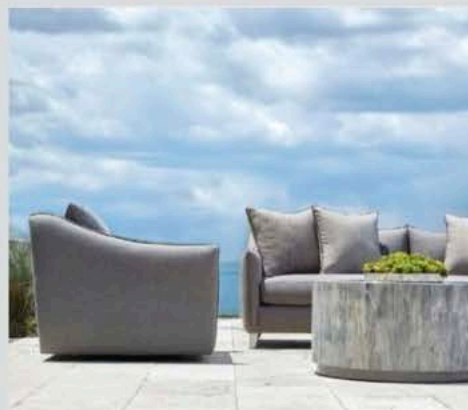

Kettal: Band Dining Chair

kettal.com

Designed by Patricia Urquiola, the body of this outdoor dining chair is made up of repetitive angular shapes. Available in aluminum or teakwood, and a range of fabric options.