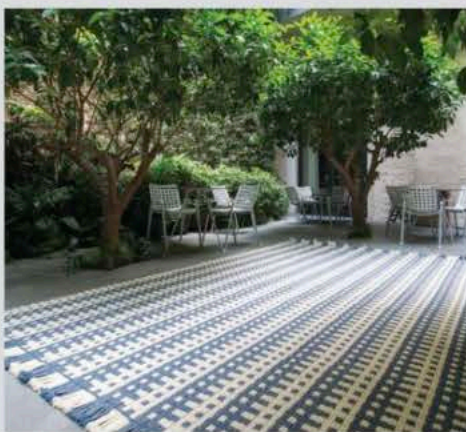

Spotlight on Bernhardt Design's newest collaborators

Mayer Fabrics: Molecule Fabric

mayerfabrics.com

From the Quantum collection, Molecule features a hexagon motif in a quilted construction. Available in metallic colors, this small- to medium-scale design is suitable for a wide range of seating styles.

Kettal: Band Dining Chair

kettal.com

Designed by Patricia Urquiola, the body of this outdoor dining chair is made up of repetitive angular shapes. Available in aluminum or teakwood, and a range of fabric options.

Janus et Cie: Rock Garden Chaise Lounge

janusetcie.com

This chaise lounge with arms embraces the qualities of a Japanese garden. With a teak frame and ample cushions for comfort, this piece is ideal for relaxing by the pool or on the patio.