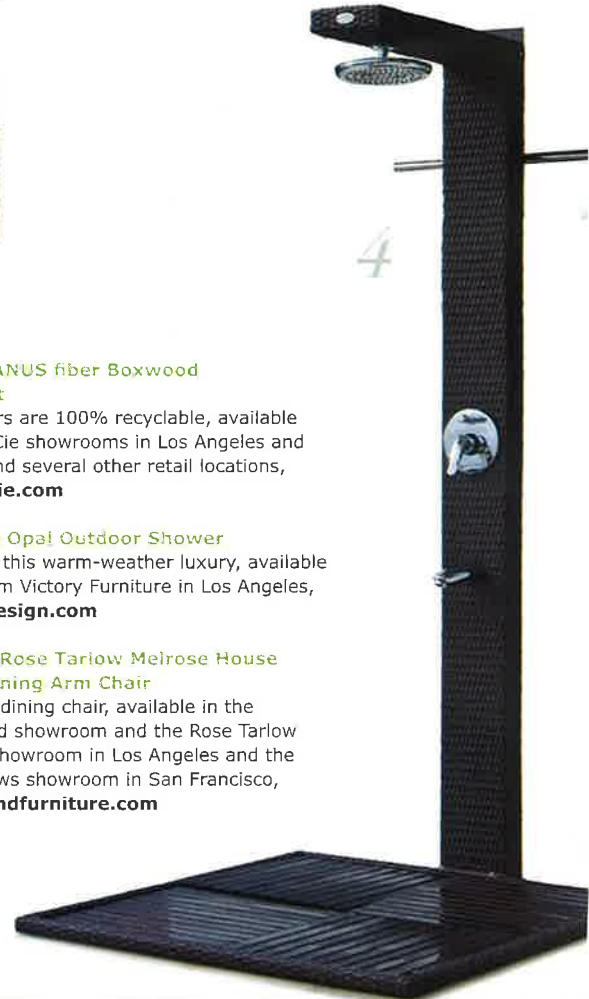

5

5 Sutherland by Rose Tarlow Melrose House Cat's Cradle Dining Arm Chair

Renewable teak dining chair, available in the David Sutherland showroom and the Rose Tarlow Melrose House showroom in Los Angeles and the Shears & Windows showroom in San Francisco, www.sutherlandfurniture.com

-Natalie Way