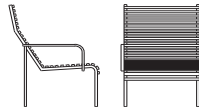

EXTEMPORE LOUNGE CHAIR HB

W 25¹/₂"(65cm) . D 28³/₄"(73cm) . H 33¹/₂"(85cm) . SH 15³/₄"(40cm) . AH 22³/₄"(58cm)

FRAME: SATIN ANODIZED ALUMINUM WITH SATIN STAINLESS STEEL ARMREST AND REAR LEGS

CUSHIONS OPTIONAL . STACKS TO 2