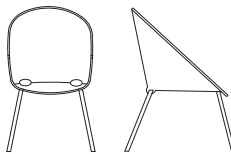

D I M P L E A R M C H A I R

W 22" (56cm) . D 21" (54cm) . H 30" (76cm) . SH 17" (43cm) . AH 25 1/2" (65cm)

FRAME: POWDER COATED STEEL WITH TUBULAR POLISHED STAINLESS STEEL LEGS

SEAT & BACK: BRONZE HANDWOVEN VARIEGATED SYNTHETIC FIBER

STACKS TO 3

(NOT SHOWN)

JANUS et Cie®

8687 Melrose Avenue, Suite B193, West Hollywood, CA 90069 310.652.7090

BOSTON • CHICAGO • DALLAS • DANIA BEACH • HIGH POINT • HOUSTON • MIAMI • NEW YORK • SAN FRANCISCO • WASHINGTON D.C.

800.24.JANUS • www.janusetcie.com