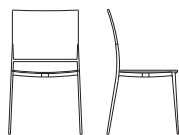

C82

C A F É J A N U S

I N D O O R O R O U T D O O R *

P E N C I L™ S I D E C H A I R

W 17"(43cm) . D 20"(51cm) . H 31"(79cm) . SH 18½"(47cm)

FRAME: ELECTROSTATIC POWDER COATED DIE-CAST ALUMINUM

SEAT & BACK: INTEGRAL COLOR FIBERGLASS REINFORCED POLYPROPYLENE

WHITE/WHITE, ORANGE/ORANGE OR BLACK/BLACK FOR INDOOR OR OUTDOOR

FRAME: BRUSHED ALUMINUM

SEAT & BACK: INTEGRAL COLOR FIBERGLASS REINFORCED POLYPROPYLENE

BARELY BLUE OR SLATE . FOR INDOOR ONLY

STACKS TO 4

SHOWN OUTDOOR, HOWEVER THIS VERSION OF PENCIL IS INTENDED FOR INDOOR USE ONLY