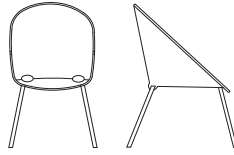

INDOOR OR OUTDOOR

DIMPLE ARM CHAIR

W 22"(56cm) . D 21"(54cm) . H 30"(76cm) . SH 17"(43cm) . AH 25½"(65cm)

FRAME: POWDER COATED STEEL WITH TUBULAR POLISHED STAINLESS STEEL LEGS

SEAT, BACK & ARMS: BRONZE HANDWOVEN VARIEGATED SYNTHETIC FIBER

STACKS TO 3