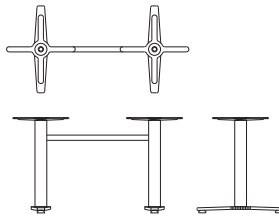

INDOOR OR OUTDOOR

Base: DIA 24½"(62cm) . H 28"(71cm)

Base: DIA 26"(66cm) . H 28"(71cm)

P I N O T 2

Base: L 31½"(80cm) . W 25"(64cm) . H 28"(71cm)

Base: DIA 26"(66cm) . H 43¼"(110cm)

BASE: SATIN ANODIZED CAST ALUMINUM WITH SATIN ANODIZED ALUMINUM COLUMN

JANUS et Cie®

8687 Melrose Avenue, Suite B193, West Hollywood, CA 90069 310.652.7090

BOSTON • CHICAGO • DALLAS • DANIA BEACH • HIGH POINT • HOUSTON • MIAMI • NEW YORK • SAN FRANCISCO • WASHINGTON D.C.

800.24.JANUS • www.janusetcie.com