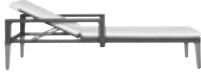

ALTA LOUNGE CHAIR*

W	27 ¹ / ₄ in	69cm
D	32in	81cm
H	36 ¹ / ₂ in	93cm
SH	17 ¹ / ₄ in	44cm
OSH	19 ¹ / ₄ in	49cm
AH	26 ³ / ₄ in	68cm
SD	21in	54cm

SOFA 2 SEAT*

W	50 ³ / ₄ in	129cm
D	33 ³ / ₄ in	86cm
H	35in	89cm
SH	15 ¹ / ₄ in	39cm
OSH	18 ¹ / ₄ in	46cm
AH	25 ¹ / ₄ in	64cm

SOFA 3 SEAT*

W	74 ¹ / ₂ in	189cm
D	33 ³ / ₄ in	86cm
H	35in	89cm
SH	15 ¹ / ₄ in	39cm
OSH	18 ¹ / ₄ in	46cm
AH	25 ¹ / ₄ in	64cm

CHAISE LOUNGE
WITH ARMS

L	77 ¹ / ₂ in	197cm
W	28 ¹ / ₄ in	72cm
H	37 ¹ / ₂ in	95cm
SH	12 ¹ / ₂ in	32cm
OSH	14in	35cm
AH	19 ³ / ₄ in	50cm