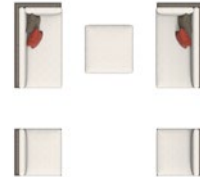

W 61½in 156cm  
D 33¾in 86cm  
H 30¼in 77cm  
SH 12¼in 31cm  
OSH 16¾in 42cm

CHAISE LOUNGE\*

L 78in 198cm  
W 33¾in 86cm  
H 34¾in 88cm  
SH 11in 28cm  
OSH 14½in 37cm

 JANUSfiber®

Mica

Smoke

\*Cushions required and sold separately. See your sales specialist for details.  
Available in all countries.

MODULE COMBINATIONS

CONFIGURATION 1.1  
Module 2 Seat Left  
Module 2 Seat Right  
Module Center  
Ottoman/Table 86

CONFIGURATION 1.2  
Module 2 Seat Left  
Module 2 Seat Right  
Module Center  
Ottoman/Table 86