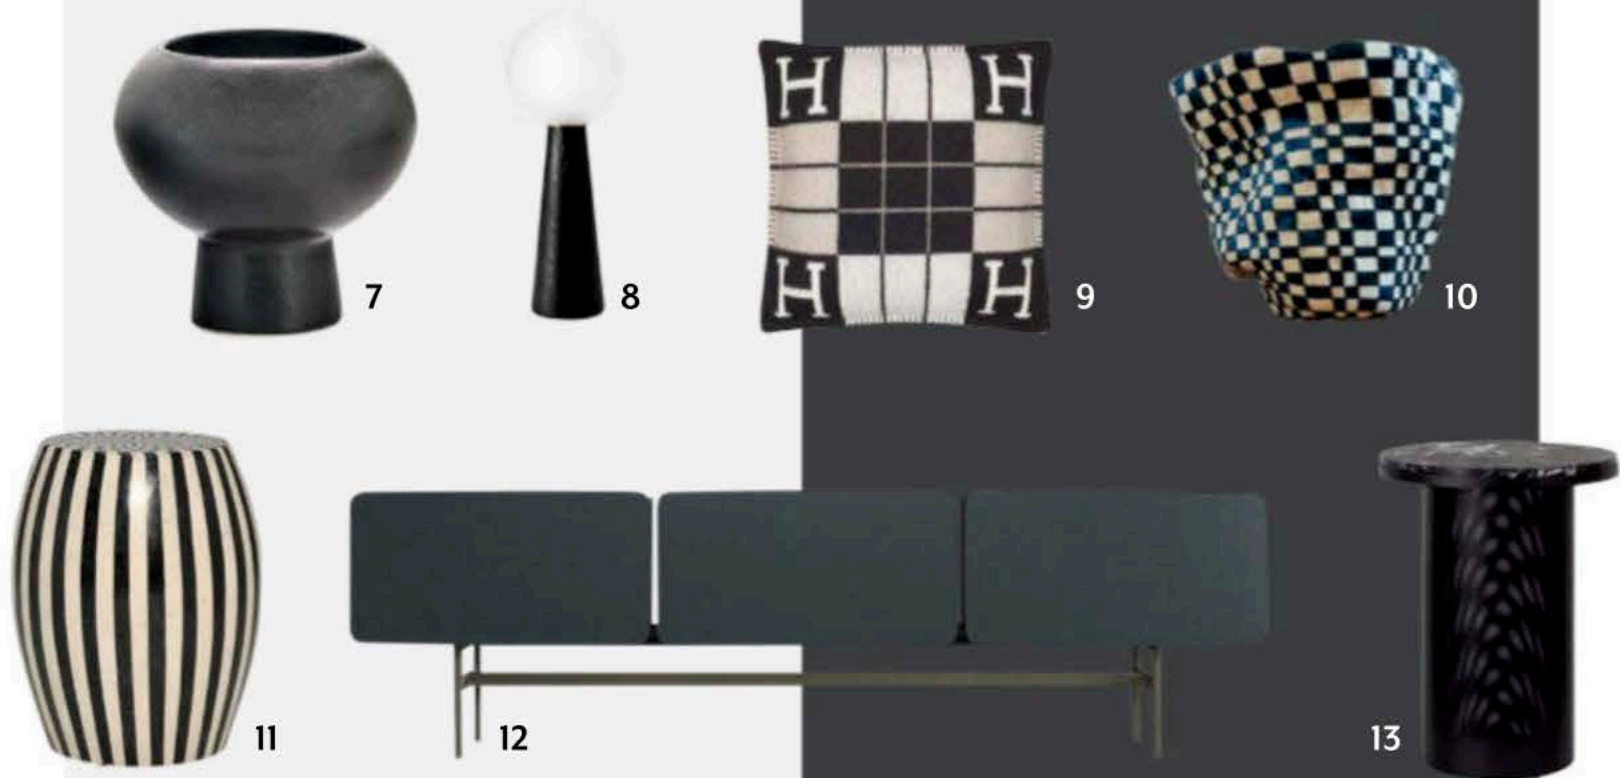

DULUX
LEXICON QUARTER (R)

DULUX
DOMINO