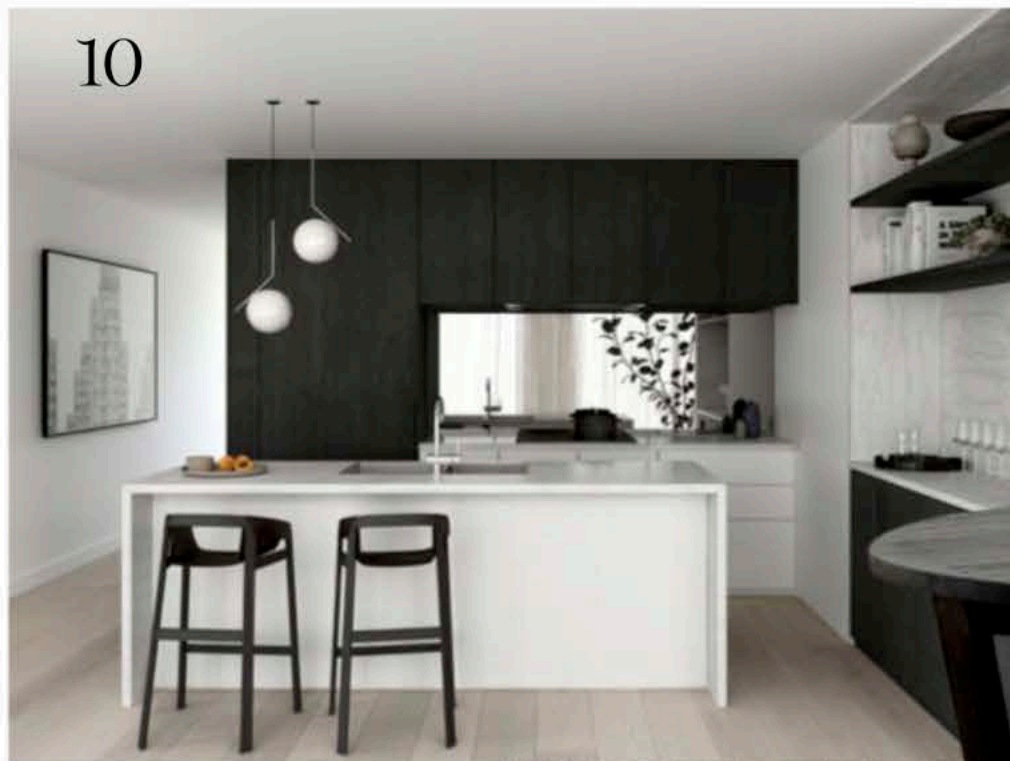

1 Brix pendant light, from $1100, Coco Republic. 2 Long Last artwork by Saxon Quinn, $2700, Saint Cloche.

3 Linen European pillowcases in Cinnamon, $100/pair, Cultiver. 4 The Vittoria 3-seater sofa, from $3650, Coco Republic. 5 Fferone Glassware 'Albany' vase, $315, Becker Minty. 6 Janice Feldman Wing armchair, $2761, Janus et Cie. 7 Sanctuary Terpsichore II vessel by Ella Bendrups, $500, Saint Cloche. 8 Amara coffee table, $749, Living by Design. 9 Siesta blackout blind, POA, Wynstan. 10 Black joinery in Shou Sugi laminate and benchtops in Carrara Delicata Natural laminate, both from $113.20/m², Laminex. 11 Woodrow cedar side table with terrazzo top, $420, Fenton & Fenton.

For Where to Buy, see page 204. H&G

THE SOURCE

When the outlook is the star attraction, put the palette in neutral and let texture do the talking.