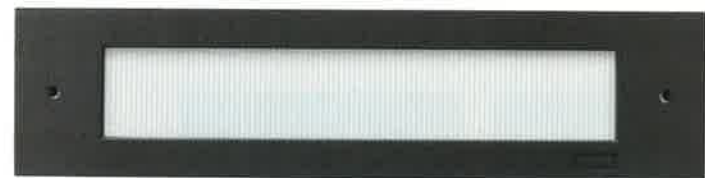

## RIO Collection

Los Angeles-based Rios Clementi Hale Studios has created six new modules to round out its existing Rio System of outdoor benches designed in 2015 for JANUS et Cie. Made of aluminum and treated with the manufacturer's proprietary sealant, a new planter, table attachment, and connection module can all be linked to the original convex and concave benches with stainless-steel hardware, and screwed in place with optional mounting hardware. Freestanding cocktail and side tables and a trash receptacle are also available. According to Sebastian Salvadó, one of the architecture firm's creative directors, "Landscape architecture, interior design, architecture, and graphic-design thinking all influenced the final form, construction, and placemaking character of the furniture."

## Recessed Wall Luminaires

Made to illuminate but also blend into stairs, ramps, and terraces, WE-EF's Recessed LED Wall luminaires feature a slim and highly impact-resistant rectangular frame that's practical for installation near the ground. The horizontal and vertical series (STL134 and SVL134) filter light through louvers; the STO134 (shown) provides a diffusing lens, and the STI134 uses an integrated reflector to channel light forward and down, preventing glare. All versions measure about 11" x 3" with 5"-deep housing and are available in cast aluminum or stainless steel.