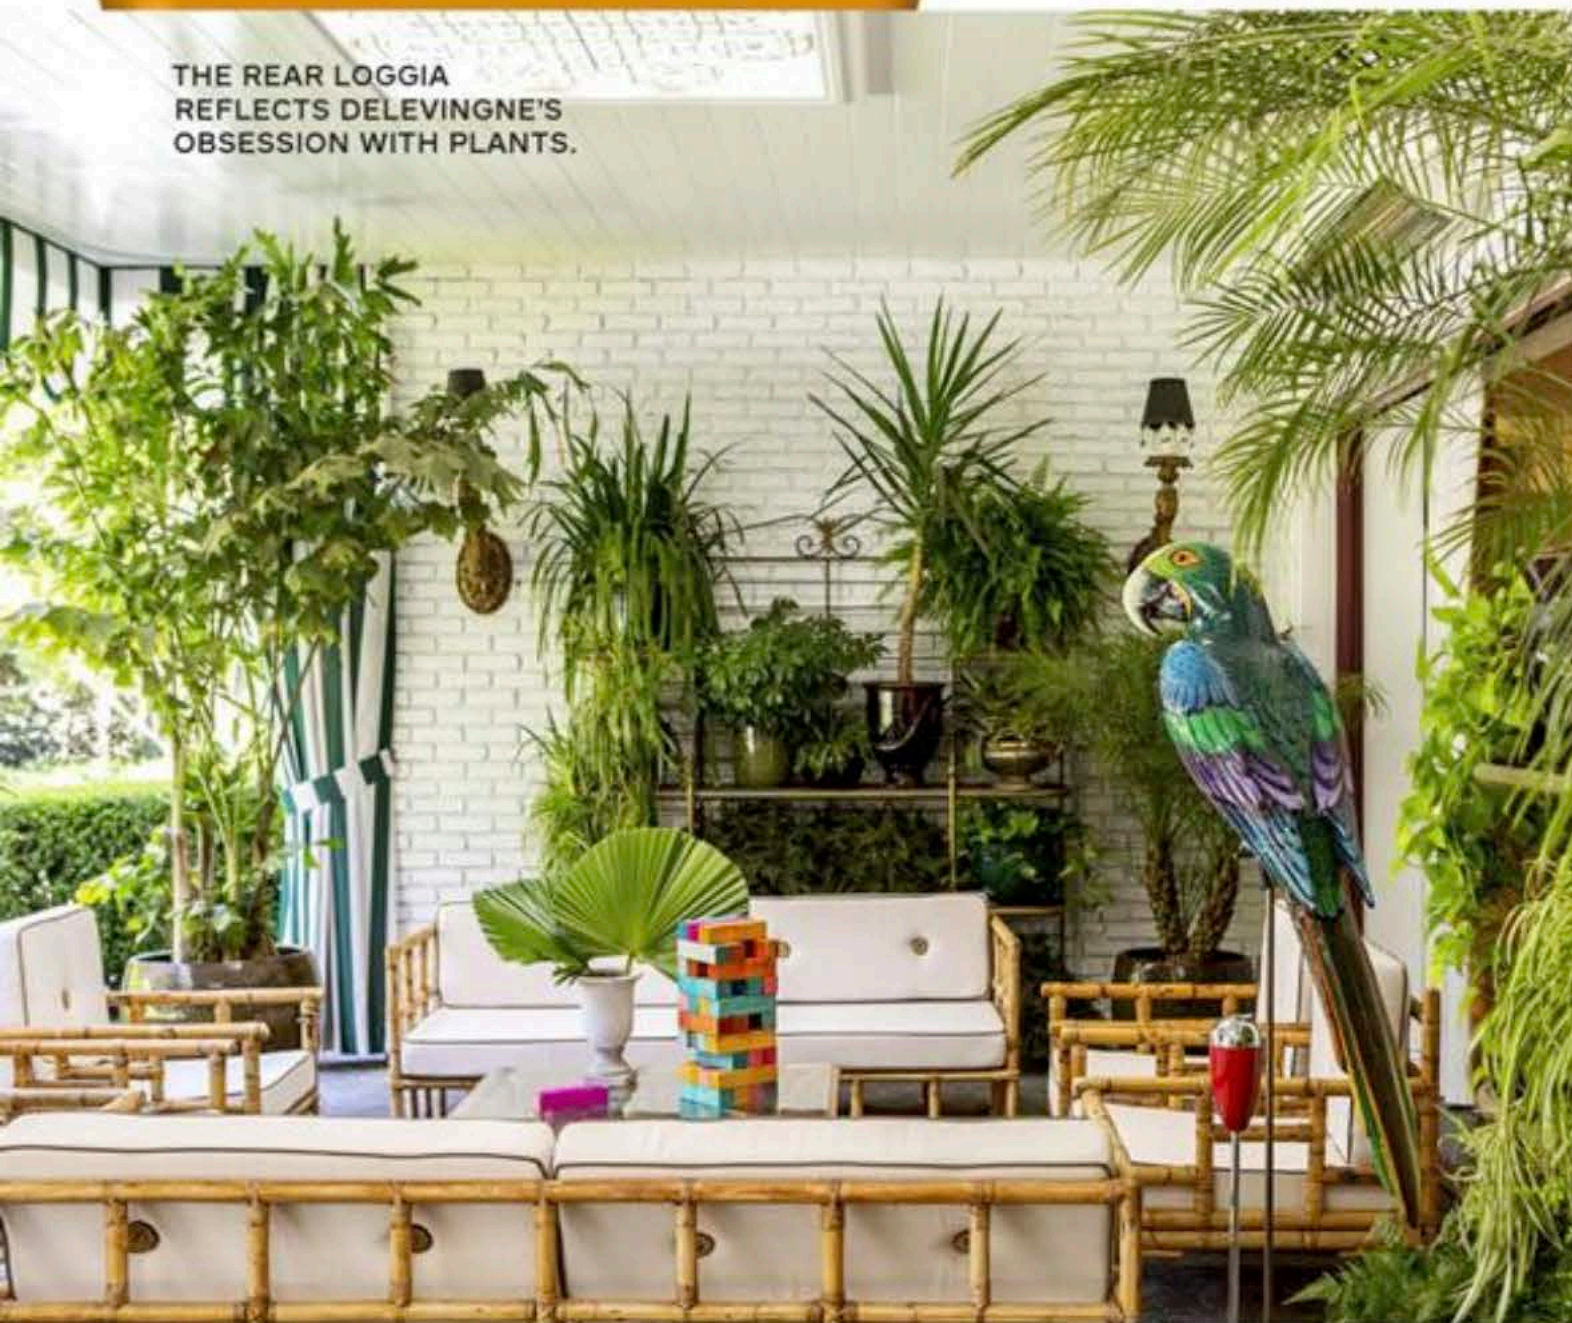

ARTIST SARAH  
CHULDENKO PAINTED  
THE MIRRORS  
SURROUNDING THE  
FIREPLACE.

PHOEBE SCALLOP-EDGE  
PATIO UMBRELLA; FROM \$475.  
[ONEKINGSLANE.COM](http://ONEKINGSLANE.COM)

THE REAR LOGGIA  
REFLECTS DELEVINGNE'S  
OBSESSION WITH PLANTS.