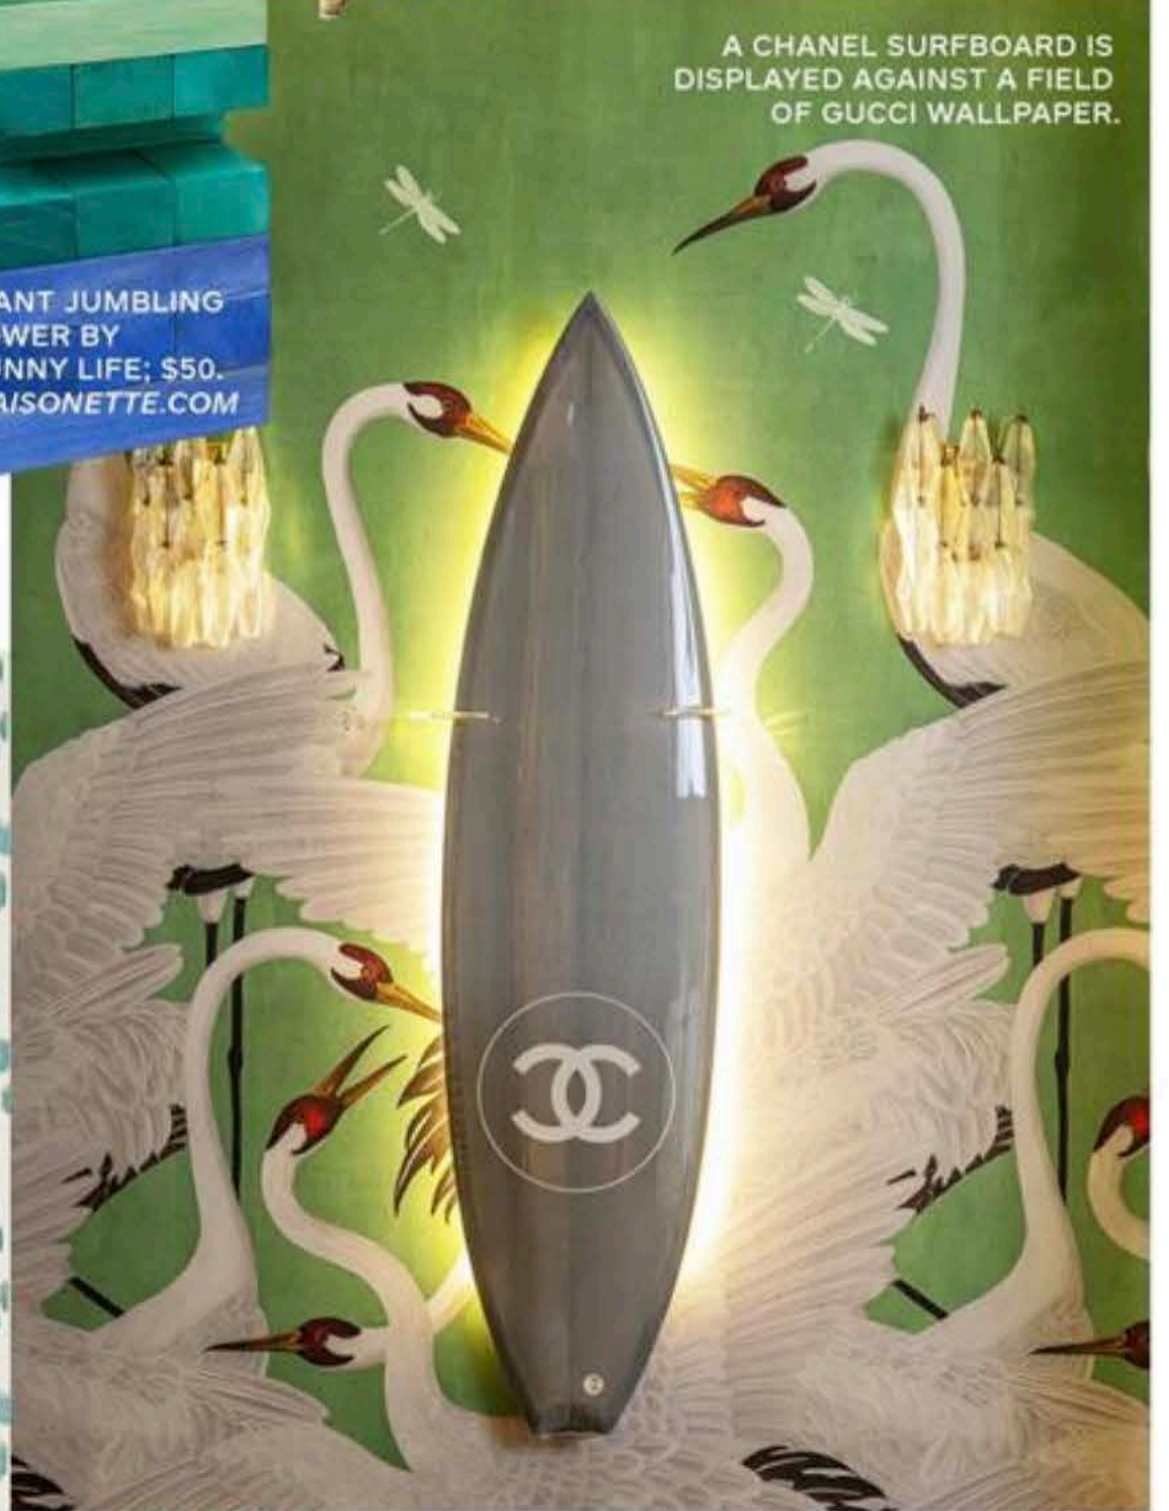

GIANT JUMBLING TOWER BY SUNNY LIFE; $50. MAISONETTE.COM

LES TOUCHES WALLPAPER BY BRUNSWIG & FILS; TO THE TRADE. BRUNSWIG.COM