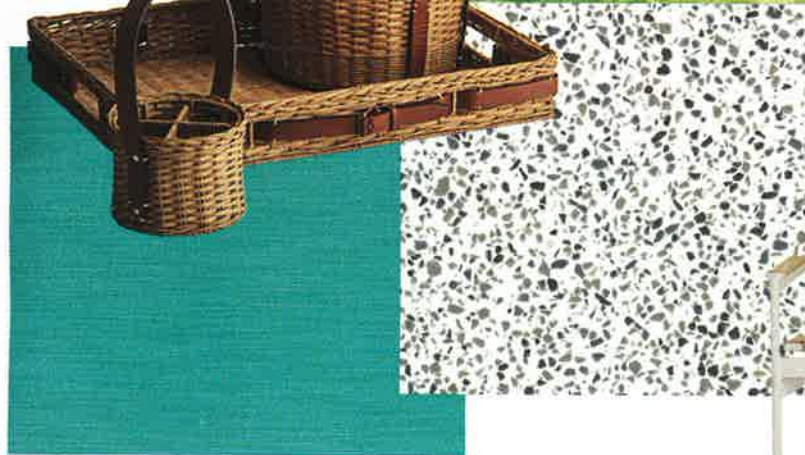

ISHI FABRIC; TO THE TRADE.
PERENNIALSFABRICS.COM

DOMINO
TERRAZZO;
PRICE UPON
REQUEST.
CORIAN.COM

SHOKUNIN
KAMADO
GRILL; PRICE
UPON REQUEST.
KALAMAZOO
GOURMET.COM