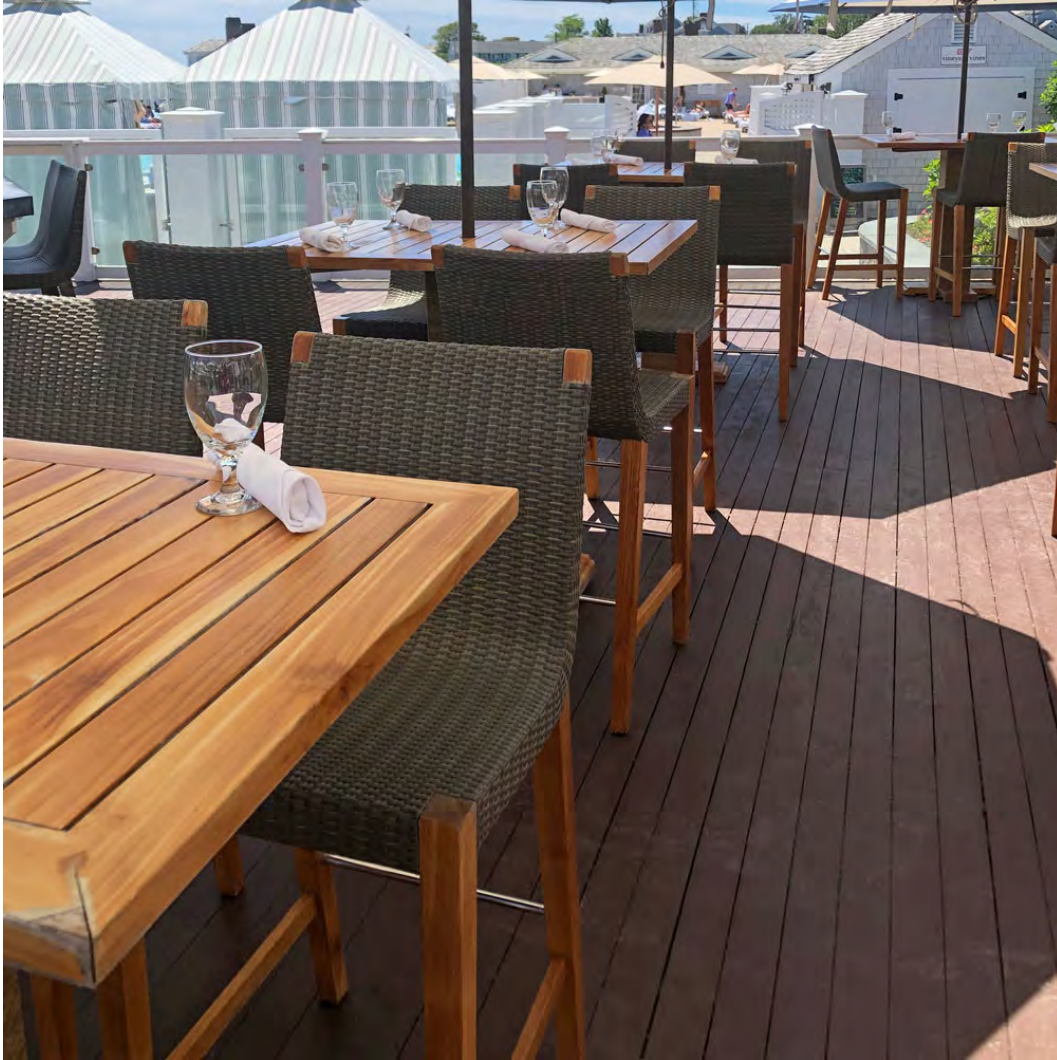

JANUS et Cie®

CHATHAM BARS INN, CHATHAM, MA

PRODUCTS SHOWN

ARBOR ARMCHAIR, ARBOR CHAISE LOUNGE, ARBOR COCKTAIL TABLE RECTANGLE 121, ARBOR DINING TABLE RECTANGLE 289, ARBOR LOUNGE CHAIR, ARBOR SIDE TABLE ROUND 51, ARBOR SIDE TABLE SQUARE 51, ARBOR SOFA 2 SEAT, ARBOR SOFA 3 SEAT, CONTEMPO STACKABLE CHAISE LOUNGE, JANUS ALUMINUM UMBRELLA ROUND 250, JANUS TITAN CAFE UMBRELLA ROUND 250, KOKO II GRID TOP SIDE TABLE SQUARE 48, QUINTA TEAK / WOVEN BARSTOOL, RELAIS COCKTAIL TABLE RECTANGLE 110, RELAIS LOUNGE CHAIR, RELAIS SOFA 2 SEAT, ROCK GARDEN MODULE CENTER, ROCK GARDEN MODULE CORNER, ROCK GARDEN SIDE TABLE ROUND 38, ROCK GARDEN SIDE TABLE ROUND 48, BANDEAU, DUFFLE, FRASER, PINCORD, SANDUNES, SPINNAKER, AND SPINNAKER