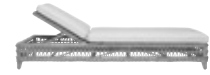

CHAISE LOUNGE

L 79¼in 201cm
W 29¼in 74cm
H 31in 79cm
SH 11¼in 29cm
OSH 14¼in 36cm