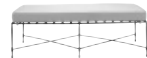

BACKLESS BENCH 157
L 61 3/4in 157cm
D 22 3/4in 58cm
SH 15 1/2in 39cm
OSH 18in 46cm