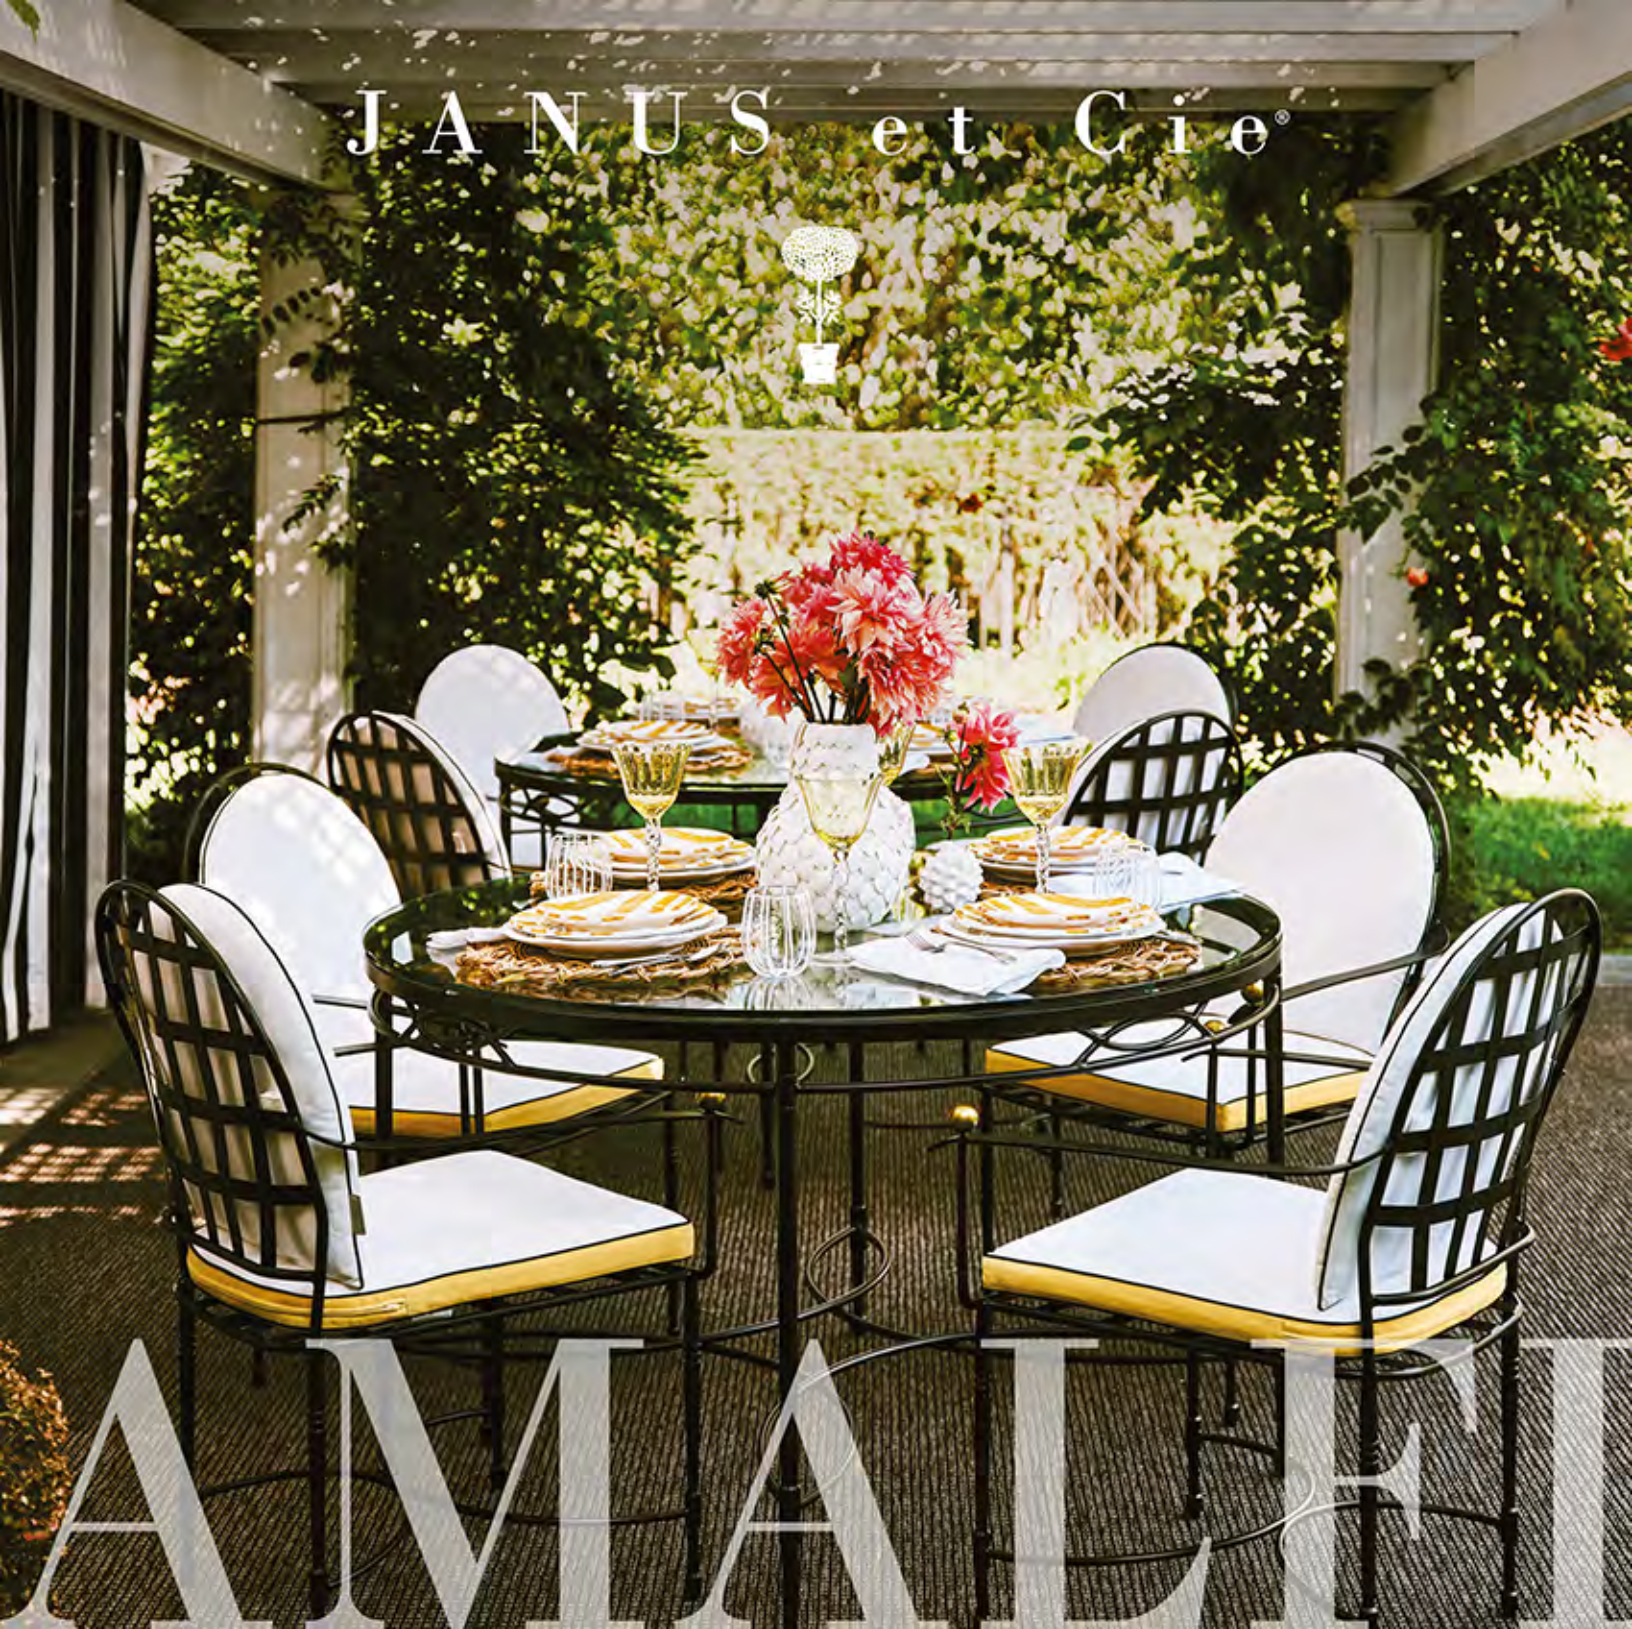

JANUS et Cie®

AMALFI

As serenely beautiful as the breathtaking coastal region for which it is named, the Amalfi collection takes inspiration from centuries-old Etruscan design and marries it with modern-day sophistication and gracefully minimalist lines. A comprehensive lounge and dining collection, Amalfi features timeless, hand-forged latticework of powder coated steel juxtaposed with refined geometric and curvilinear forms, and a choice of glass or stone tabletops. Available in Slate or White Vermouth, Amalfi silhouettes make a charming statement when paired with luxurious cushions in any hue of the rainbow.