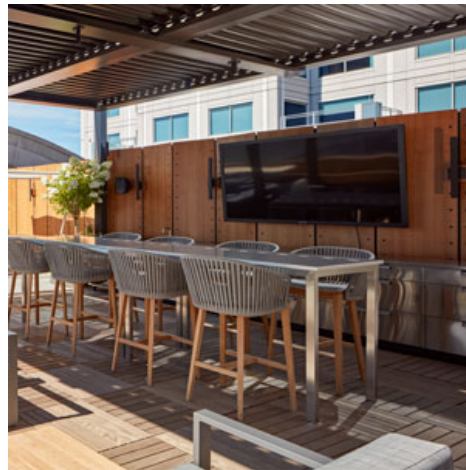

JANUS et Cie®

BEYOND TOPIARY

Workspace with a View: A Rooftop Respite for a Dedicated Engineering Team

When tech company Analog Devices moved their innovation lab to the heart of Boston in the newly renovated 125 Summer Street building, they wanted a revamped research facility designed to inspire creativity and collaboration between the talented individuals on their team. The expert Baker Design Group was tasked with designing work environments and social spaces that allowed for panoramic views of the city and harbor, all-hands meetings in large café spaces, and an expansive roof deck and garden that offered a chance for employees to work or socialize outdoors.

The rooftop space includes Mood Barstools as well as Mood Armchairs, with an airy open weave crafted from weather-resistant polyolefin, creating a cozy yet resilient seat. The Mood collection's premium teak legs beautifully juxtapose with the rooftop's concrete elements, natural materials and potted plants balance the space's urban aesthetic for a unique, engaging, and versatile outdoor environment. Pieces from the Matisse collection, including a 2-seat sofa, offer contemporary yet comfortable seating and a stylish respite from the workplace.

Within the walls of the "Analog Garage," a JANUS et Cie Cross Court Table provides an opportunity for play and relaxation, as well as a space for creative ideas to flourish. With an innovative and energetic workforce, the team at Analog Devices is thrilled to have an office environment that matches their dynamic, forward-thinking ventures.