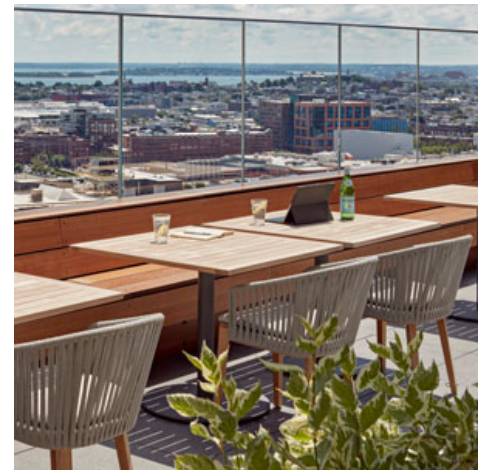

JANUS et Cie®

BEYOND TOPIARY

Workspace with a View: A Rooftop Respite for a Dedicated Engineering Team

When tech company Analog Devices moved their innovation lab to the heart of Boston in the newly renovated 125 Summer Street building, they wanted a revamped research facility designed to inspire creativity and collaboration between the talented individuals on their team. The expert Baker Design Group was tasked with designing work environments and social spaces that allowed for panoramic views of the city and harbor, all-hands meetings in large café spaces, and an expansive roof deck and garden that offered a chance for employees to work or socialize outdoors.

The rooftop space includes Mood Barstools as well as Mood Armchairs, with an airy open weave crafted from weather-resistant polyolefin, creating a cozy yet resilient seat. The Mood collection's premium teak legs beautifully juxtapose with the rooftop's concrete elements, natural materials and potted plants balance the space's urban aesthetic for a unique, engaging, and versatile outdoor environment. Pieces from the Matisse collection, including a 2-seat sofa, offer contemporary yet comfortable seating and a stylish respite from the workplace.

Within the walls of the "Analog Garage," a JANUS et Cie Cross Court Table provides an opportunity for play and relaxation, as well as a space for creative ideas to flourish. With an innovative and energetic workforce, the team at Analog Devices is thrilled to have an office environment that matches their dynamic, forward-thinking ventures.