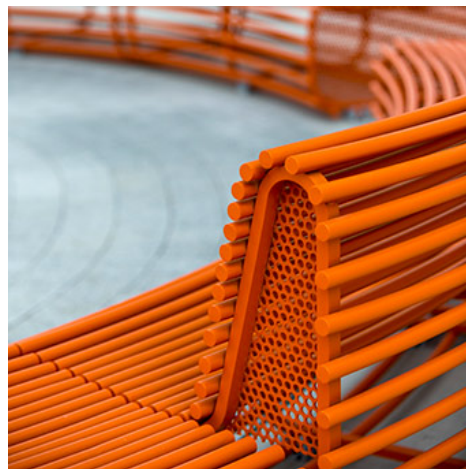

JANUS et Cie®

BEYOND TOPIARY

When a Vibrant Exterior Space Becomes the Main Attraction

Visitors to Tysons Corner, Virginia are welcomed with a distinctive splash of color. The shopping destination's signature orange Rio Benches are designed exclusively for JANUS et Cie by the renowned multidisciplinary design firm RIOS. The award-winning firm originally created the collection specifically for this installation, and the result is a truly eye-catching outdoor space.

The custom orange benches are a nod to the region's orchard history, and they create a vibrant contrast from the center's industrial surroundings. The Rio Benches themselves weave seamlessly into the natural space, giving the property a unique flow that is extraordinarily intentional. "The furnishings are a step forward in how municipalities, shopping centers and even hospitals think about welcoming their guests," says Mark Rios, founding principal of the firm.

The Rio collection has been a landmark for JANUS et Cie, and the collaboration with RIOS marks an important moment in the company's journey in outdoor contract furnishings: seamlessly merging the practical with the playful.