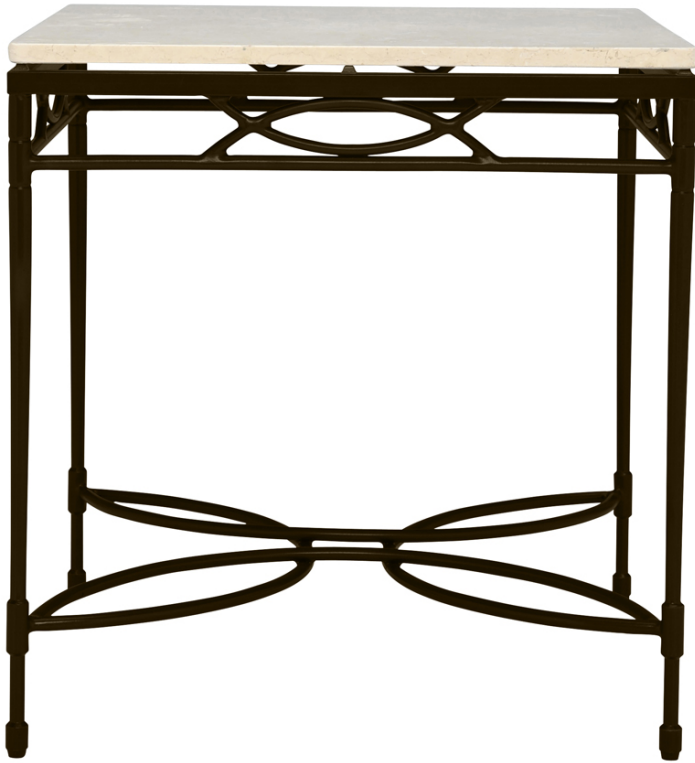

JANUS et Cie®

AMALFI STONE TOP SIDE TABLE SQUARE 56

THE AMALFI COLLECTION

Product Number 791-99-616-75-99

FRAME: STAINLESS STEEL WITH JANUSCOAT. TABLE TOP:
SATIN RESIN INCLUDED.

W	22"	56 CM
H	22"	56 CM
L	22"	56 CM
WEIGHT	34 LBS	15.4 KG

COLOR: TUSCAN BROWN

ENVIRONMENTS

HIGHLIGHTS