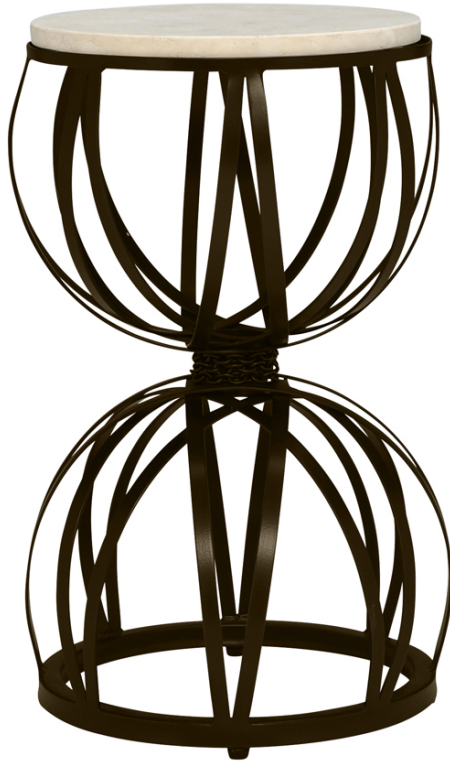

JANUS et Cie®

AMALFI STONE TOP HOURGLASS SIDE TABLE 33

THE AMALFI COLLECTION

Product Number 791-99-615-75-99

FRAME: STAINLESS STEEL WITH JANUSCOAT. TABLE TOP:
SATIN RESIN INCLUDED.

H	20"	51 CM
DIAM	13"	33 CM
WEIGHT	17 LBS	7.7 KG

COLOR: TUSCAN BROWN

ENVIRONMENTS

HIGHLIGHTS