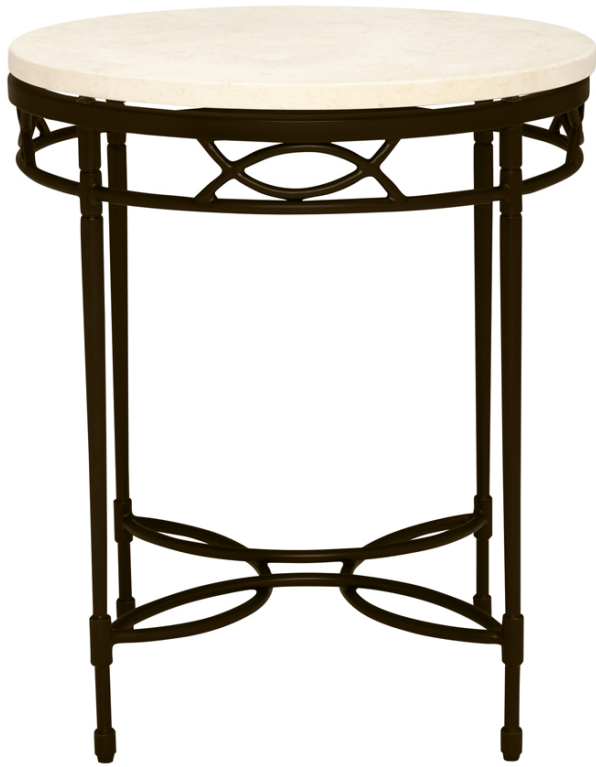

JANUS et Cie®

AMALFI STONE TOP SIDE TABLE ROUND 51

THE AMALFI COLLECTION

BASE STARTING AT: \$2,994

Product Number 790-60-619-80-99

FRAME: STAINLESS STEEL WITH JANUSCOAT. TABLE TOP:
SATIN RESIN INCLUDED.

H	22"	56 CM
DIAM	20"	51 CM
WEIGHT	30 LBS	13.6 KG

COLOR: SLATE

ENVIRONMENTS

HIGHLIGHTS