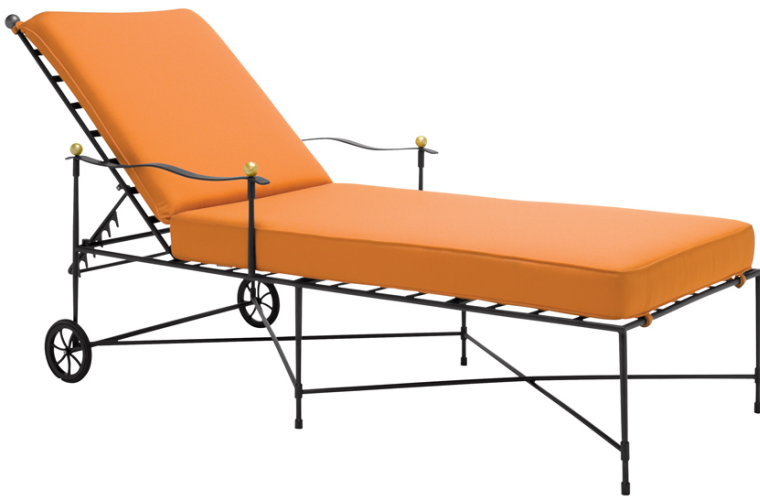

JANUS et Cie®

AMALFI CHAISE LOUNGE WITH ARMS

THE AMALFI COLLECTION

Product Number 790-10-201-80-23

FRAME: STAINLESS STEEL WITH JANUSCOAT. CUSHIONS
REQUIRED, SOLD SEPARATELY.

W	32.5"	83 CM
H	45.25"	115 CM
L	87"	221 CM
SH	13.75"	35 CM
AH	24"	61 CM
OSH	17.75"	45 CM
WEIGHT	64 LBS	29 KG

COLOR: SLATE

ENVIRONMENTS

HIGHLIGHTS