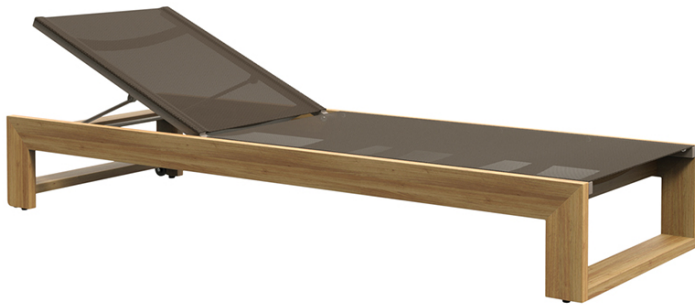

JANUS et Cie®

MATISSE TEAK CHAISE LOUNGE

THE MATISSE TEAK COLLECTION

FRAME LIST PRICE STARTING AT: \$4,150

Product Number 759-95-201-97-84

NATURAL PREMIUM TEAK AND ALUMINUM WITH JANUSCOAT. SEAT AND BACK: POLYVINYL MESH. FLAT AND 3 ADJUSTABLE POSITIONS. 304 PASSIVATED STAINLESS STEEL AND ALUMINUM WITH JANUSCOAT HARDWARE. ADJUSTABLE NYLON GLIDES AT FRONT, REAR WHEELS. CUSHIONS AVAILABLE IN STANDARD OR CASUAL STYLE, SOLD SEPARATELY.

W	28"	71 CM
H	35.25"	89 CM
L	78.75"	200 CM
SH	12"	30 CM
WEIGHT	50.5 LBS	22.9 KG

FINISH SHOWN: NATURAL TEAK/MOCHA

NON-STOCKED FINISHES

ENVIRONMENTS

HIGHLIGHTS