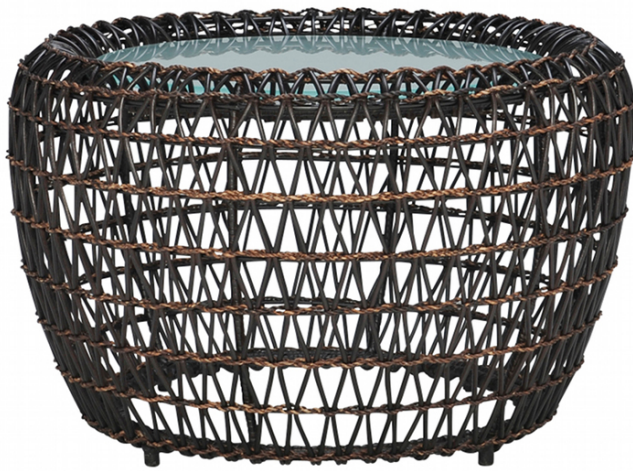

## BALOU SIDE TABLE ROUND 61 INTERIOR

THE BALOU COLLECTION

INTERIOR ONLY.

RATTAN HANDWOVEN OVER A POWDER COATED STEEL FRAME. SANDED GLASS REQUIRED. SOLD SEPARATELY.  
NOW AVAILABLE ON SHOPJANUSETCIE.COM

[CLICK HERE TO PURCHASE.](#)

H	15.5"	39 CM
DIAM	24"	61 CM
WEIGHT	14 LBS	6.4 KG

COLOR: WENGE

ENVIRONMENTS

HIGHLIGHTS