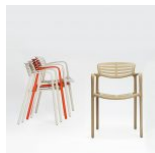

JANUS et Cie®

TOLEDO AIRE STACKABLE ARMCHAIR

DESIGNED BY JORGE PENSI DESIGN STUDIO
THE TOLEDO AIRE COLLECTION

FRAME LIST PRICE STARTING AT: \$229

Product Number 748-01-011-18-00

FRAME, SEAT & BACK: INJECTION MOLDED
POLYPROPYLENE WITH FIBERGLASS. STACKS TO 6.

W	21.75"	55 CM
D	21.25"	54 CM
H	30.75"	78 CM
SH	17.5"	45 CM
AH	27"	68 CM
WEIGHT	8.5 LBS	3.9 KG

COLOR: MINK

ENVIRONMENTS

HIGHLIGHTS

WWW.JANUSETCIE.COM

800.24.JANUS

+1 310 652 7090