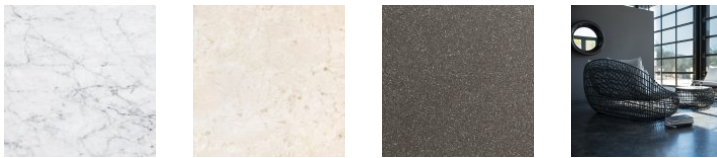

JANUS et Cie®

VINO OTTOMAN / COCKTAIL TABLE ROUND 88

DESIGNED BY JANICE FELDMAN
THE VINO COLLECTION

FRAME: ALUMINUM WITH JANUSCOAT(TM) AND JANUSFIBER. GLASS TOP, POLISHED CARRARA MARBLE TOP IN WHITE, POLISHED MARBLE TOP IN CREAM, OR CUSHION AVAILABLE AND SOLD SEPARATELY.

H	15"	38 CM
DIAM	34.5"	88 CM
WEIGHT	17.2 LBS	7.8 KG

COLOR: LAVA

ENVIRONMENTS

HIGHLIGHTS

WWW.JANUSETCIE.COM

800.24.JANUS

+1 310 652 7090