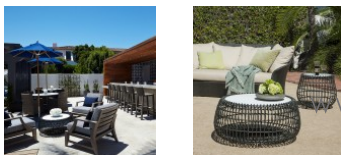

JANUS et Cie®

VINO OTTOMAN / COCKTAIL TABLE ROUND 88

DESIGNED BY JANICE FELDMAN
THE VINO COLLECTION

FRAME: ALUMINUM WITH JANUSCOAT(TM) AND JANUSFIBER. GLASS TOP, POLISHED CARRARA MARBLE TOP IN WHITE, POLISHED MARBLE TOP IN CREAM, OR CUSHION AVAILABLE AND SOLD SEPARATELY.

H	15"	38 CM
DIAM	34.5"	88 CM
WEIGHT	17.2 LBS	7.8 KG

COLOR: LAVA

ENVIRONMENTS

HIGHLIGHTS

WWW.JANUSETCIE.COM

800.24.JANUS

+1 310 652 7090